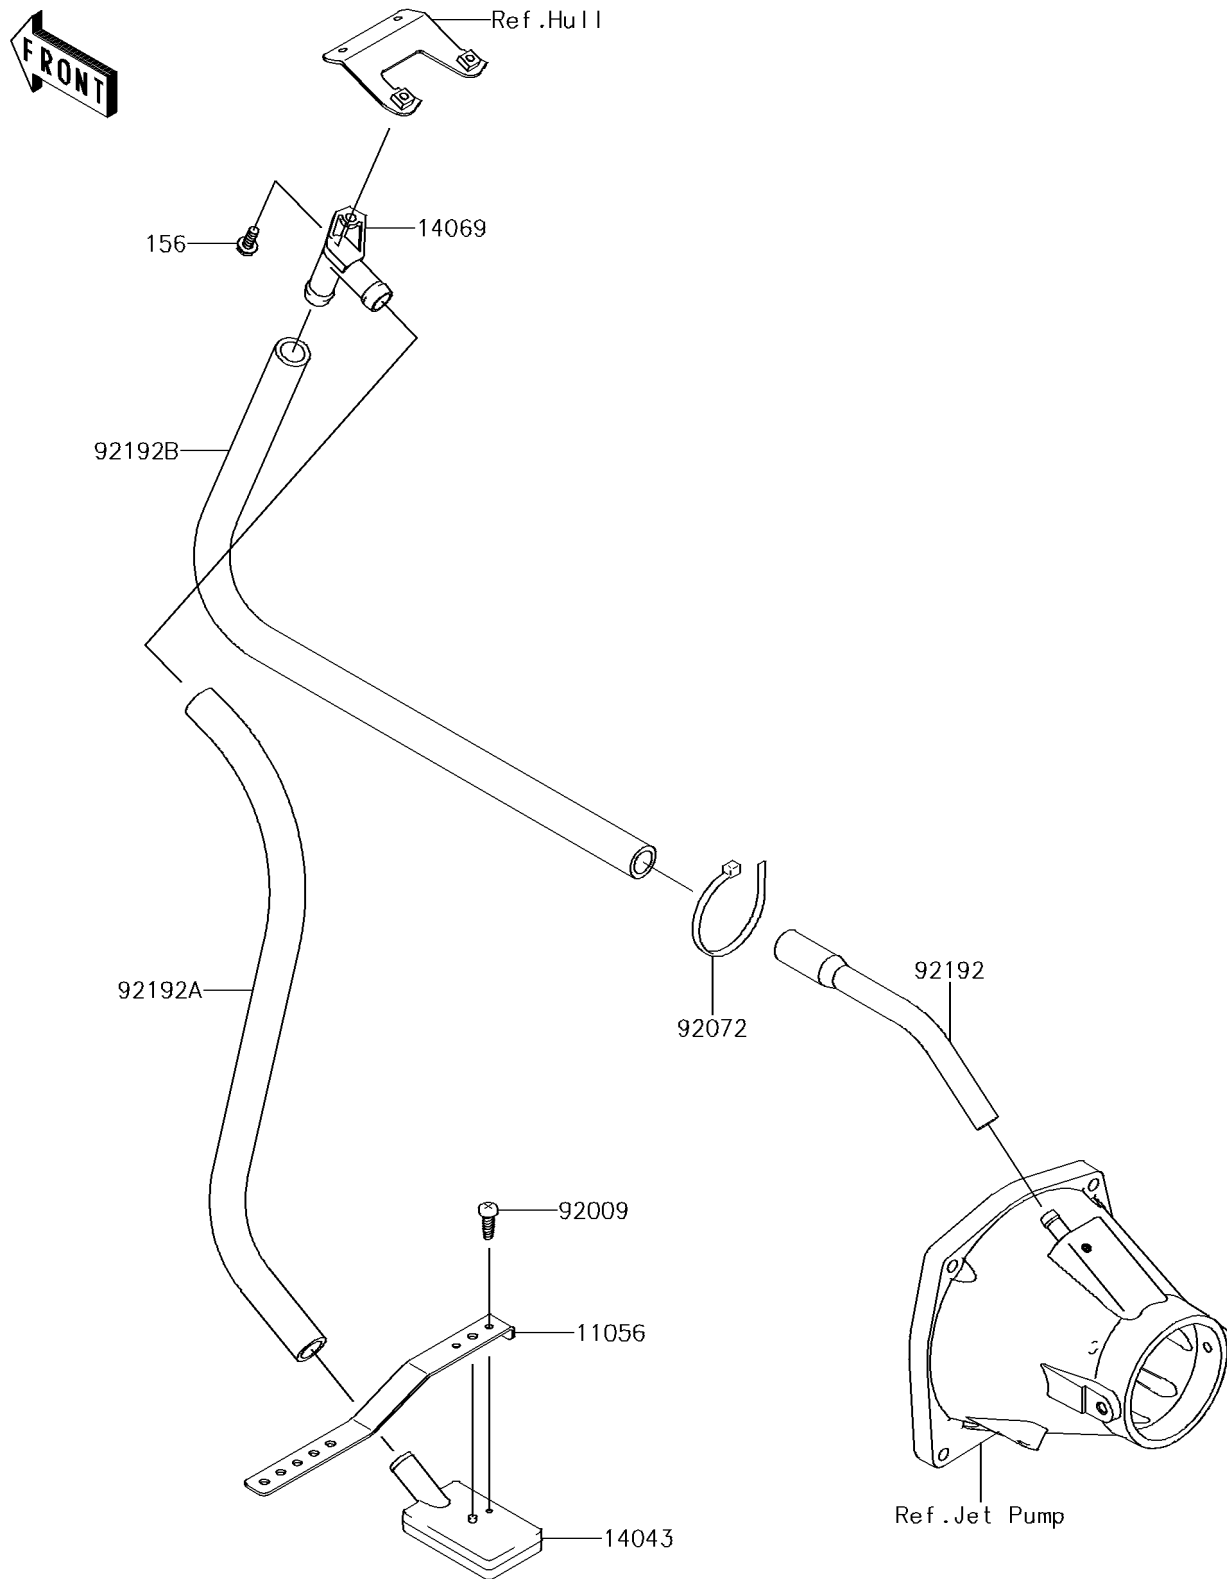

2014 Jet Ski® Ultra® 310LX PARTS DIAGRAM

Bilge System

F3145

2014 Jet Ski® Ultra® 310LX PARTS LIST

Bilge System

ITEM NAME	PART NUMBER	QUANTITY
BRACKET,LH&RH (Ref # 11056)	11056-3721	1
FILTER (Ref # 14043)	14043-3711	1
BREATHER (Ref # 14069)	14069-3708	1
BOLT-WP,6X16 (Ref # 156)	156R0616	1
SCREW,TAPPING,4X14 (Ref # 92009)	92009-3762	1
BAND,L=188.85 (Ref # 92072)	92072-0105	1
TUBE,HULL-NOZZLE (Ref # 92192)	92192-3753	1
TUBE,FILTER-BREATHER (Ref # 92192A)	92192-3755	1
TUBE,BREATHER-HULL (Ref # 92192B)	92192-3826	1