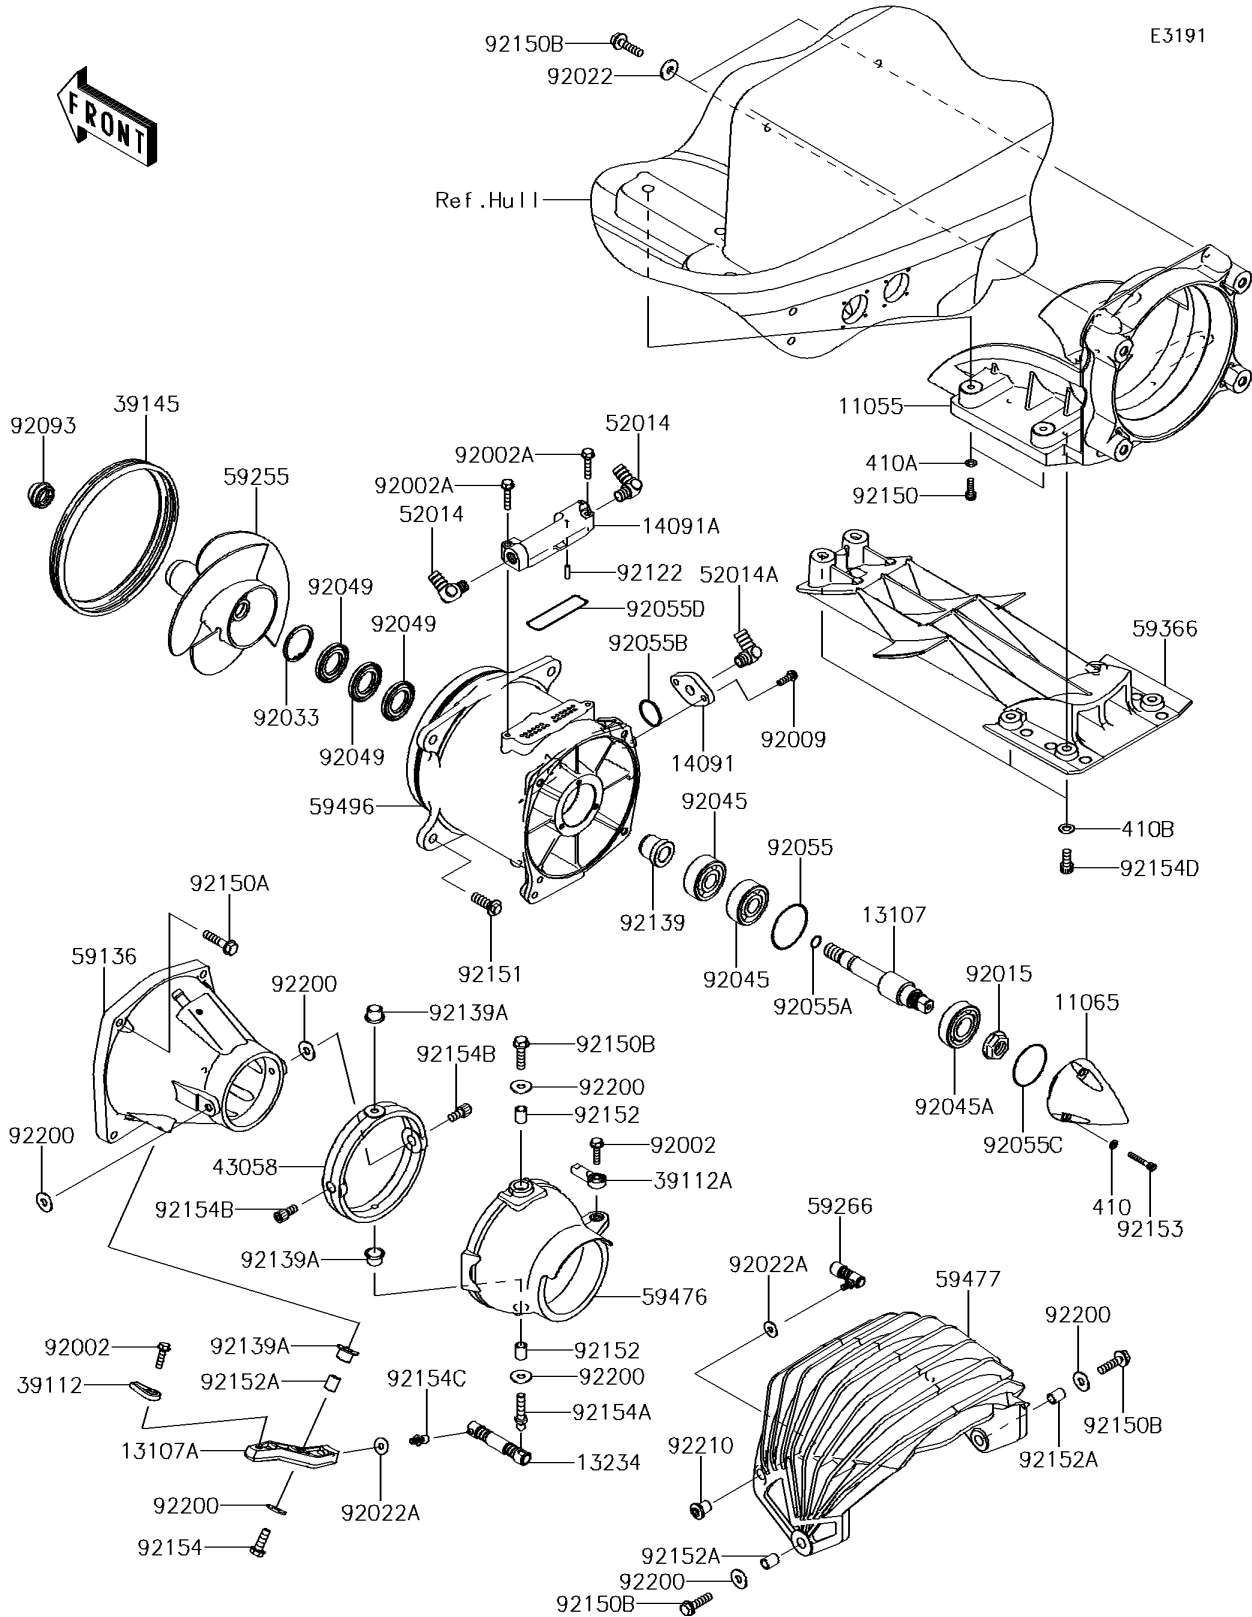

2014 Jet Ski® Ultra® 310LX PARTS DIAGRAM

Jet Pump

2014 Jet Ski® Ultra® 310LX PARTS LIST

Jet Pump

| ITEM NAME | PART NUMBER | QUANTITY |
|--------------------------------------|-------------|----------|
| BRACKET,PUMP (Ref # 11055) | 11055-3710 | 1 |
| CAP (Ref # 11065) | 11065-0888 | 1 |
| SHAFT (Ref # 13107) | 13107-0764 | 1 |
| SHAFT (Ref # 13107A) | 13107-3804 | 1 |
| SHAFT-COMP (Ref # 13234) | 13234-3712 | 1 |
| COVER,COOLING TUBE (Ref # 14091) | 14091-3808 | 1 |
| COVER,VANE GUIDE (Ref # 14091A) | 14091-3817 | 1 |
| RODEND-TIE (Ref # 39112) | 39112-3703 | 1 |
| RODEND-TIE (Ref # 39112A) | 39112-3707 | 1 |
| TRIM-SEAL (Ref # 39145) | 39145-3809 | 1 |
| RING (Ref # 43058) | 43058-3735 | 1 |
| ELBOW (Ref # 52014) | 52014-3711 | 1 |
| ELBOW (Ref # 52014A) | 52014-3727 | 1 |
| NOZZLE-PUMP (Ref # 59136) | 59136-3768 | 1 |
| IMPELLER-COMP (Ref # 59255) | 59255-0001 | 1 |
| JOINT-BALL (Ref # 59266) | 59266-3710 | 1 |
| GRATE (Ref # 59366) | 59366-3724 | 1 |
| NOZZLE-STRG (Ref # 59476) | 59476-0063 | 1 |
| BUCKET-REVERSE (Ref # 59477) | 59477-0001 | 1 |
| VANE-GUIDE (Ref # 59496) | 59496-3767 | 1 |
| BOLT,6X25 (Ref # 92002) | 92002-3714 | 1 |
| BOLT,6X30 (Ref # 92002A) | 92002-3726 | 1 |
| SCREW,6X20 (Ref # 92009) | 92009-3848 | 1 |
| NUT,18MM (Ref # 92015) | 92015-1512 | 1 |
| WASHER,8.4X23X2.5 (Ref # 92022) | 92022-3744 | 1 |
| WASHER (Ref # 92022A) | 92022-567 | 1 |
| RING-SNAP (Ref # 92033) | 92033-3730 | 1 |
| BEARING-BALL,6303R-6 (Ref # 92045) | 92045-3740 | 1 |
| BEARING-BALL,62/222RS (Ref # 92045A) | 92045-3743 | 1 |