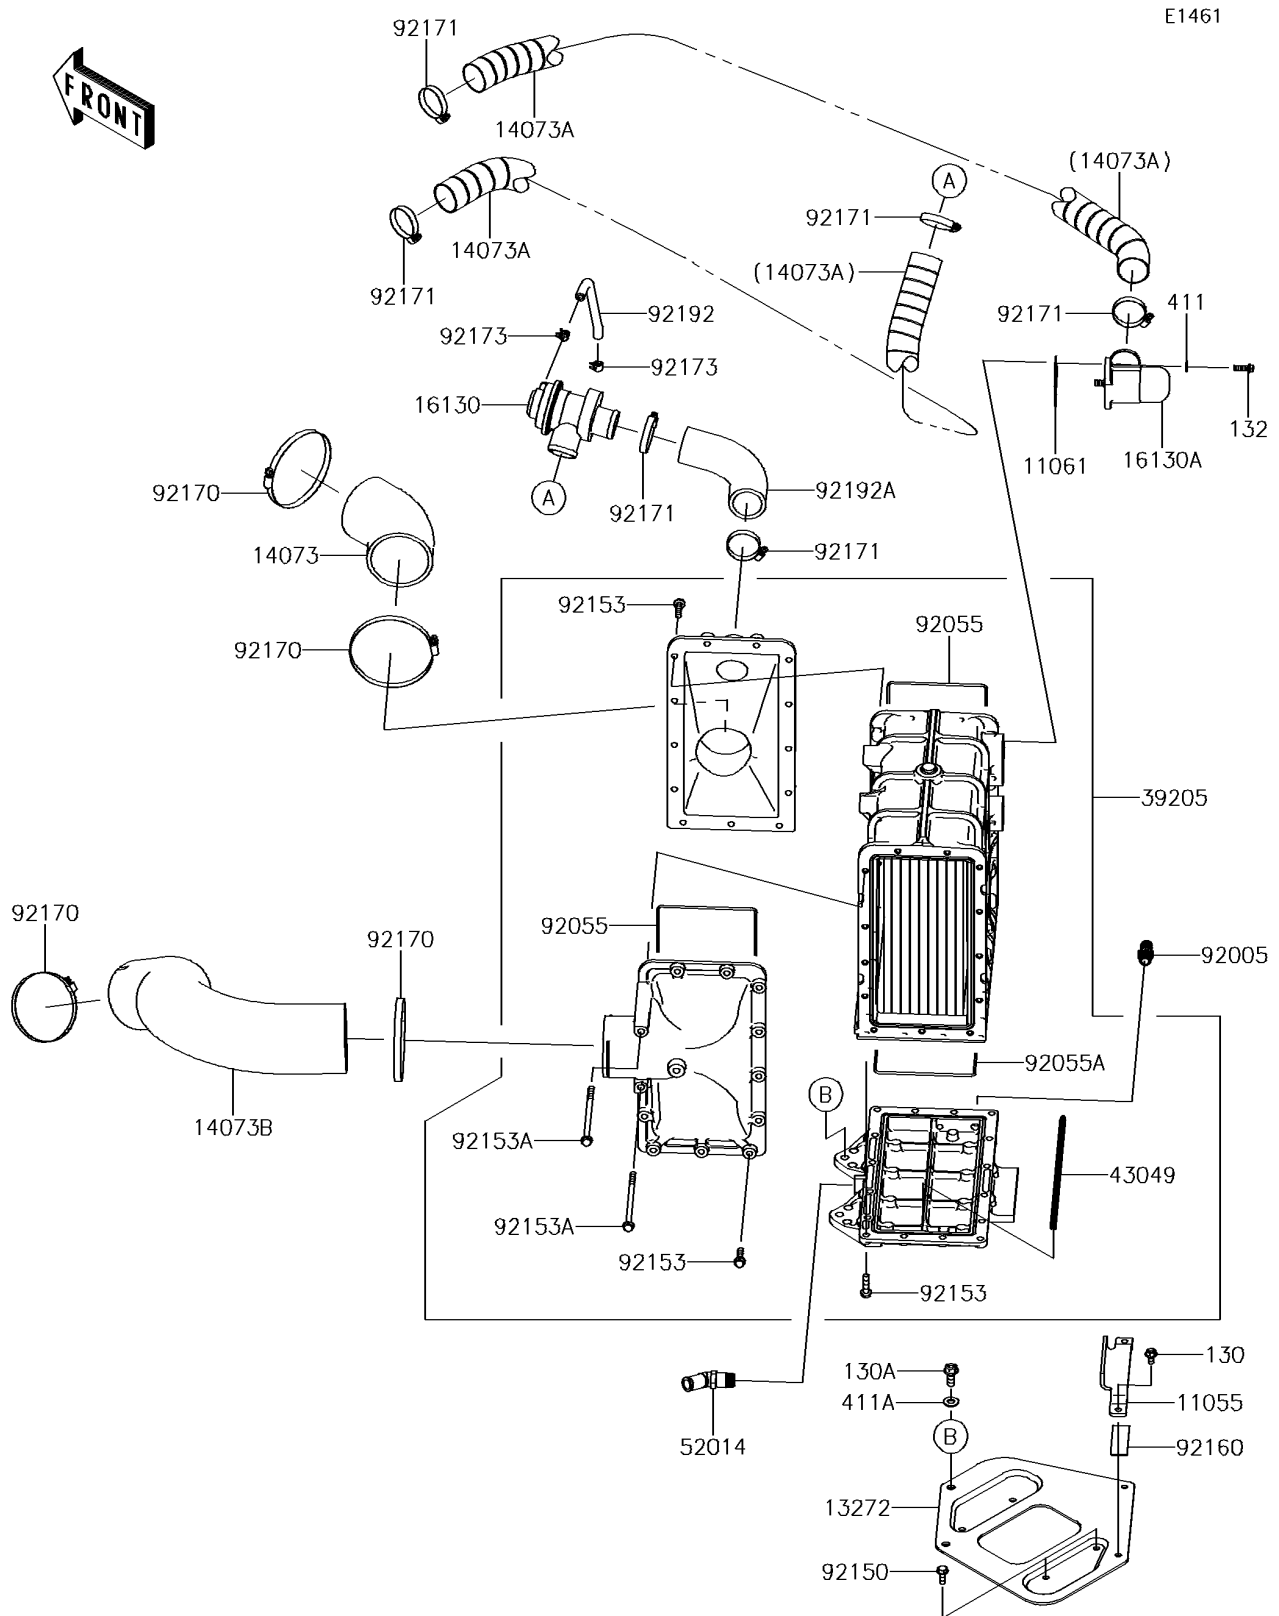

2014 Jet Ski® Ultra® 310LX PARTS DIAGRAM

Inter Cooler

2014 Jet Ski® Ultra® 310LX PARTS LIST

Inter Cooler

ITEM NAME	PART NUMBER	QUANTITY
BRACKET (Ref # 11055)	11055-3714	1
GASKET (Ref # 11061)	11061-3765	1
BOLT-FLANGED,6X12 (Ref # 130)	130CD0612	1
BOLT-FLANGED,8X20 (Ref # 130A)	130CD0820	1
BOLT-FLANGED-SMALL,6X18 (Ref # 132)	132BC0618	1
PLATE (Ref # 13272)	13272-3721	1
DUCT,I/C-TH. (Ref # 14073)	14073-3823	1
DUCT,BYPASS VALVE-A/C (Ref # 14073A)	14073-3834	1
DUCT,S/C-I/C (Ref # 14073B)	14073-3839	1
VALVE-ASSY-RELIEF,AIR BYPASS (Ref # 16130)	16130-3703	1
VALVE-ASSY-RELIEF,BLOW OFF (Ref # 16130A)	16130-3707	1
HEAT EXCHANGER,INTER COOLER (Ref # 39205)	39205-3702	1
WASHER-PLAIN,6MM (Ref # 411)	411S0600	1
WASHER-PLAIN,8MM (Ref # 411A)	411S0800	1
PACKING (Ref # 43049)	43049-3719	1
ELBOW (Ref # 52014)	52014-3714	1
FITTING (Ref # 92005)	92005-3714	1
RING-O (Ref # 92055)	92055-3779	1
RING-O (Ref # 92055A)	92055-3780	1
BOLT,6X18 (Ref # 92150)	92150-3729	1
BOLT,FLANGED,6X25 (Ref # 92153)	92153-3750	1
BOLT,FLANGED,6X110 (Ref # 92153A)	92153-3751	1
DAMPER (Ref # 92160)	92160-1075	1
CLAMP (Ref # 92170)	92170-3764	1
CLAMP (Ref # 92171)	92171-3725	1
CLAMP (Ref # 92173)	92173-1038	1
TUBE,5.8X10.8X140 (Ref # 92192)	92192-1512	1
TUBE,I/C-ABV (Ref # 92192A)	92192-3784	1