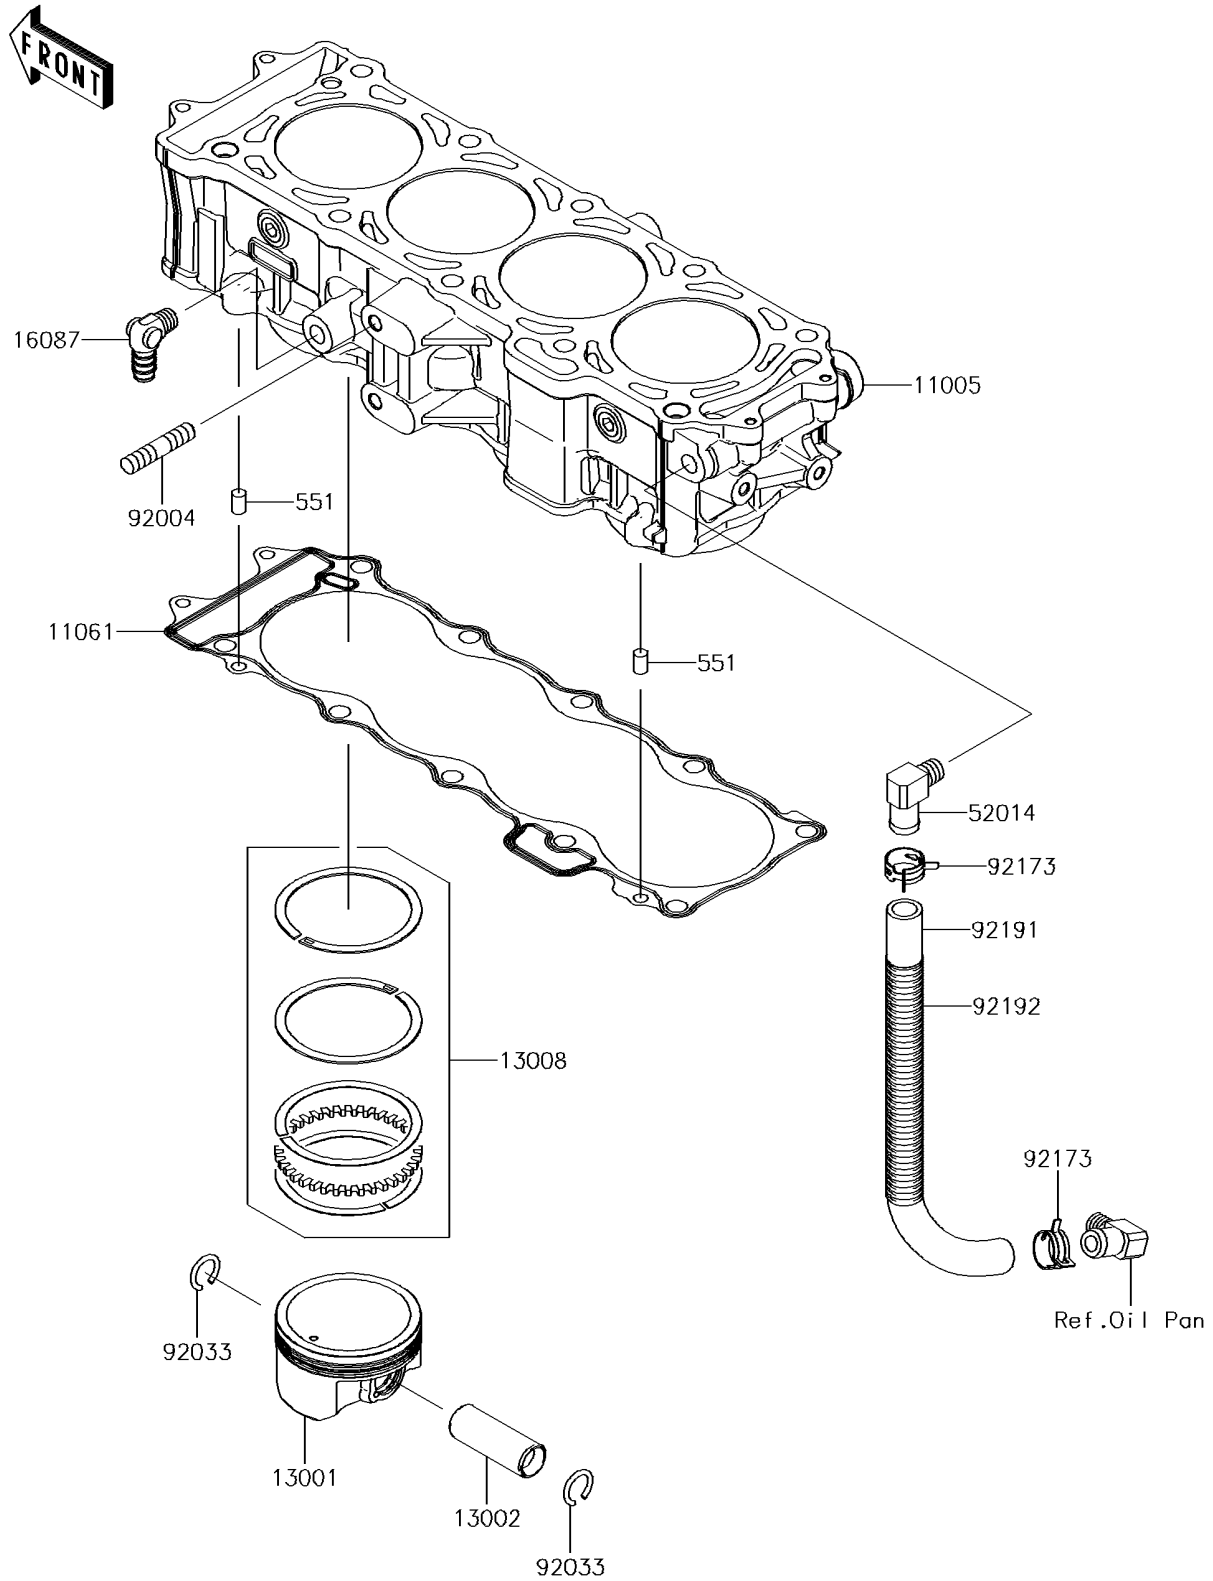

2014 Jet Ski® Ultra® 310LX PARTS DIAGRAM

Cylinder/Piston(s)

E1120

2014 Jet Ski® Ultra® 310LX PARTS LIST

Cylinder/Piston(s)

ITEM NAME	PART NUMBER	QUANTITY
CYLINDER-ENGINE (Ref # 11005)	11005-0630	1
GASKET,CYLINDER BASE (Ref # 11061)	11061-3770	1
PISTON-ENGINE (Ref # 13001)	13001-0787	1
PIN-PISTON (Ref # 13002)	13002-1131	1
RING-SET-PISTON (Ref # 13008)	13008-0564	1
VALVE-CHECK (Ref # 16087)	16087-3714	1
ELBOW (Ref # 52014)	52014-3717	1
PIN-DOWEL (Ref # 551)	551R0812	1
STUD,10X32 (Ref # 92004)	92004-3759	1
RING-SNAP (Ref # 92033)	92033-1188	1
CLAMP (Ref # 92173)	92173-1039	1
TUBE,BREATHER (Ref # 92191)	92191-3983	1
TUBE,CORRUGATED,L=265 (Ref # 92192)	92192-1083	1