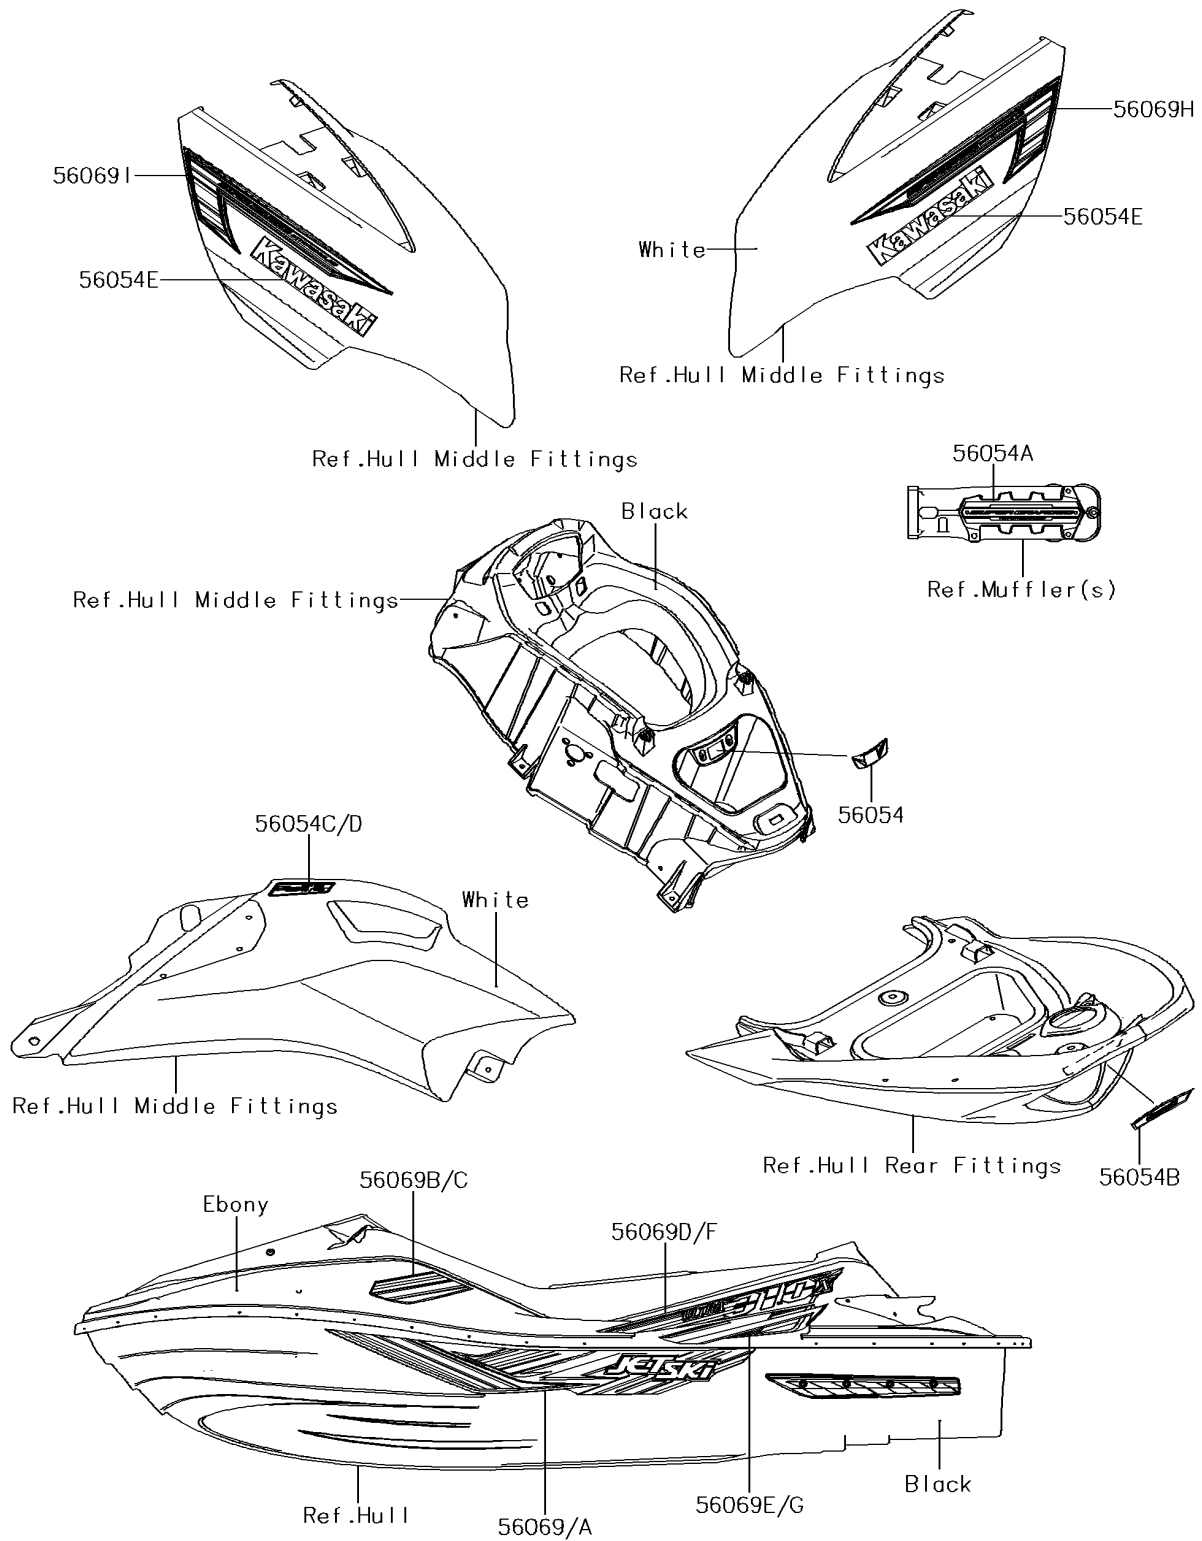

2014 Jet Ski® Ultra® 310X PARTS DIAGRAM

Decals(LEF)

F3880

2014 Jet Ski® Ultra® 310X PARTS LIST

Decals(LEF)

ITEM NAME	PART NUMBER	QUANTITY
MARK,IMMOBILIZER (Ref # 56054)	56054-1333	1
MARK,SUPER CHARGED (Ref # 56054A)	56054-1334	1
MARK,GRIP,KAWASAKI (Ref # 56054B)	56054-1335	1
MARK,SIDE COVER,LH (Ref # 56054C)	56054-1457	1
MARK,SIDE COVER,RH (Ref # 56054D)	56054-1458	1
MARK,HATCH COVER,KAWASAKI (Ref # 56054E)	56054-3750	1
PATTERN,HULL,LH (Ref # 56069)	56069-4243	1
PATTERN,HULL,RH (Ref # 56069A)	56069-4244	1
PATTERN,DECK,FR,LH (Ref # 56069B)	56069-4245	1
PATTERN,DECK,FR,RH (Ref # 56069C)	56069-4246	1
PATTERN,DECK,RR,LH,UPP (Ref # 56069D)	56069-4247	1
PATTERN,DECK,RR,LH,LWR (Ref # 56069E)	56069-4248	1
PATTERN,DECK,RR,RH,UPP (Ref # 56069F)	56069-4249	1
PATTERN,DECK,RR,RH,LWR (Ref # 56069G)	56069-4250	1
PATTERN,HATCH COVER,LH (Ref # 56069H)	56069-4251	1
PATTERN,HATCH COVER,RH (Ref # 56069I)	56069-4252	1