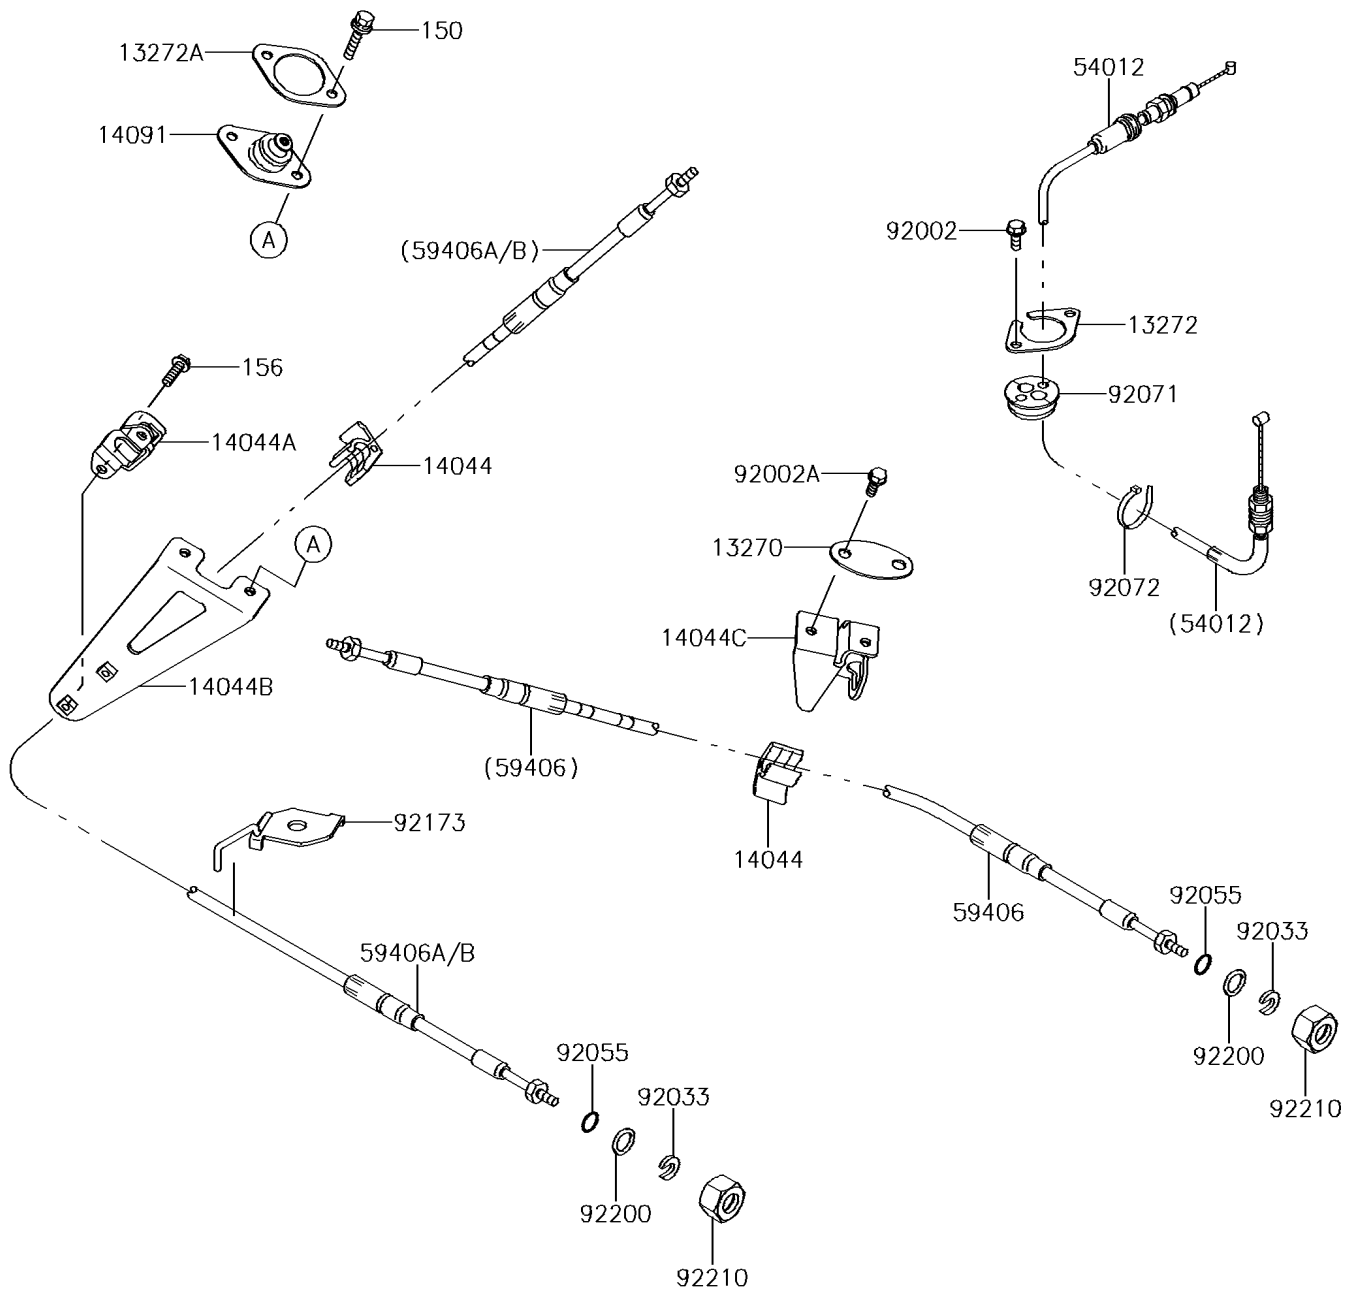

## 2014 Jet Ski® Ultra® 310X PARTS DIAGRAM

Cables

F3175

## 2014 Jet Ski® Ultra® 310X PARTS LIST

### Cables

ITEM NAME	PART NUMBER	QUANTITY
PLATE (Ref # 13270)	13270-3860	1
PLATE (Ref # 13272)	13272-3729	1
PLATE (Ref # 13272A)	13272-3730	1
HOLDER-CABLE (Ref # 14044)	14044-3765	1
HOLDER-CABLE, REVERSE (Ref # 14044A)	14044-3766	1
HOLDER-CABLE, REVERSE (Ref # 14044B)	14044-3767	1
HOLDER-CABLE, STEERING (Ref # 14044C)	14044-3769	1
COVER (Ref # 14091)	14091-3821	1
BOLT-WS, 6X25 (Ref # 150)	150R0625	1
BOLT-WP, 6X16 (Ref # 156)	156R0616	1
CABLE-THROTTLE (Ref # 54012)	54012-0592	1
CABLE-STRG (Ref # 59406)	59406-0003	1
CABLE-STRG, REVERSE (Ref # 59406B)	59406-3786	1
BOLT, 6X16 (Ref # 92002)	92002-3728	1
BOLT, 6X20 (Ref # 92002A)	92002-3755	1
RING-SNAP (Ref # 92033)	92033-3735	1
RING-O (Ref # 92055)	92055-3778	1
GROMMET, HARNESS (Ref # 92071)	92071-3790	1
BAND, L=368.3 (Ref # 92072)	92072-3872	1
CLAMP (Ref # 92173)	92173-3704	1
WASHER, 14.5X20X1.5 (Ref # 92200)	92200-3793	1
NUT, 22MM (Ref # 92210)	92210-3772	1