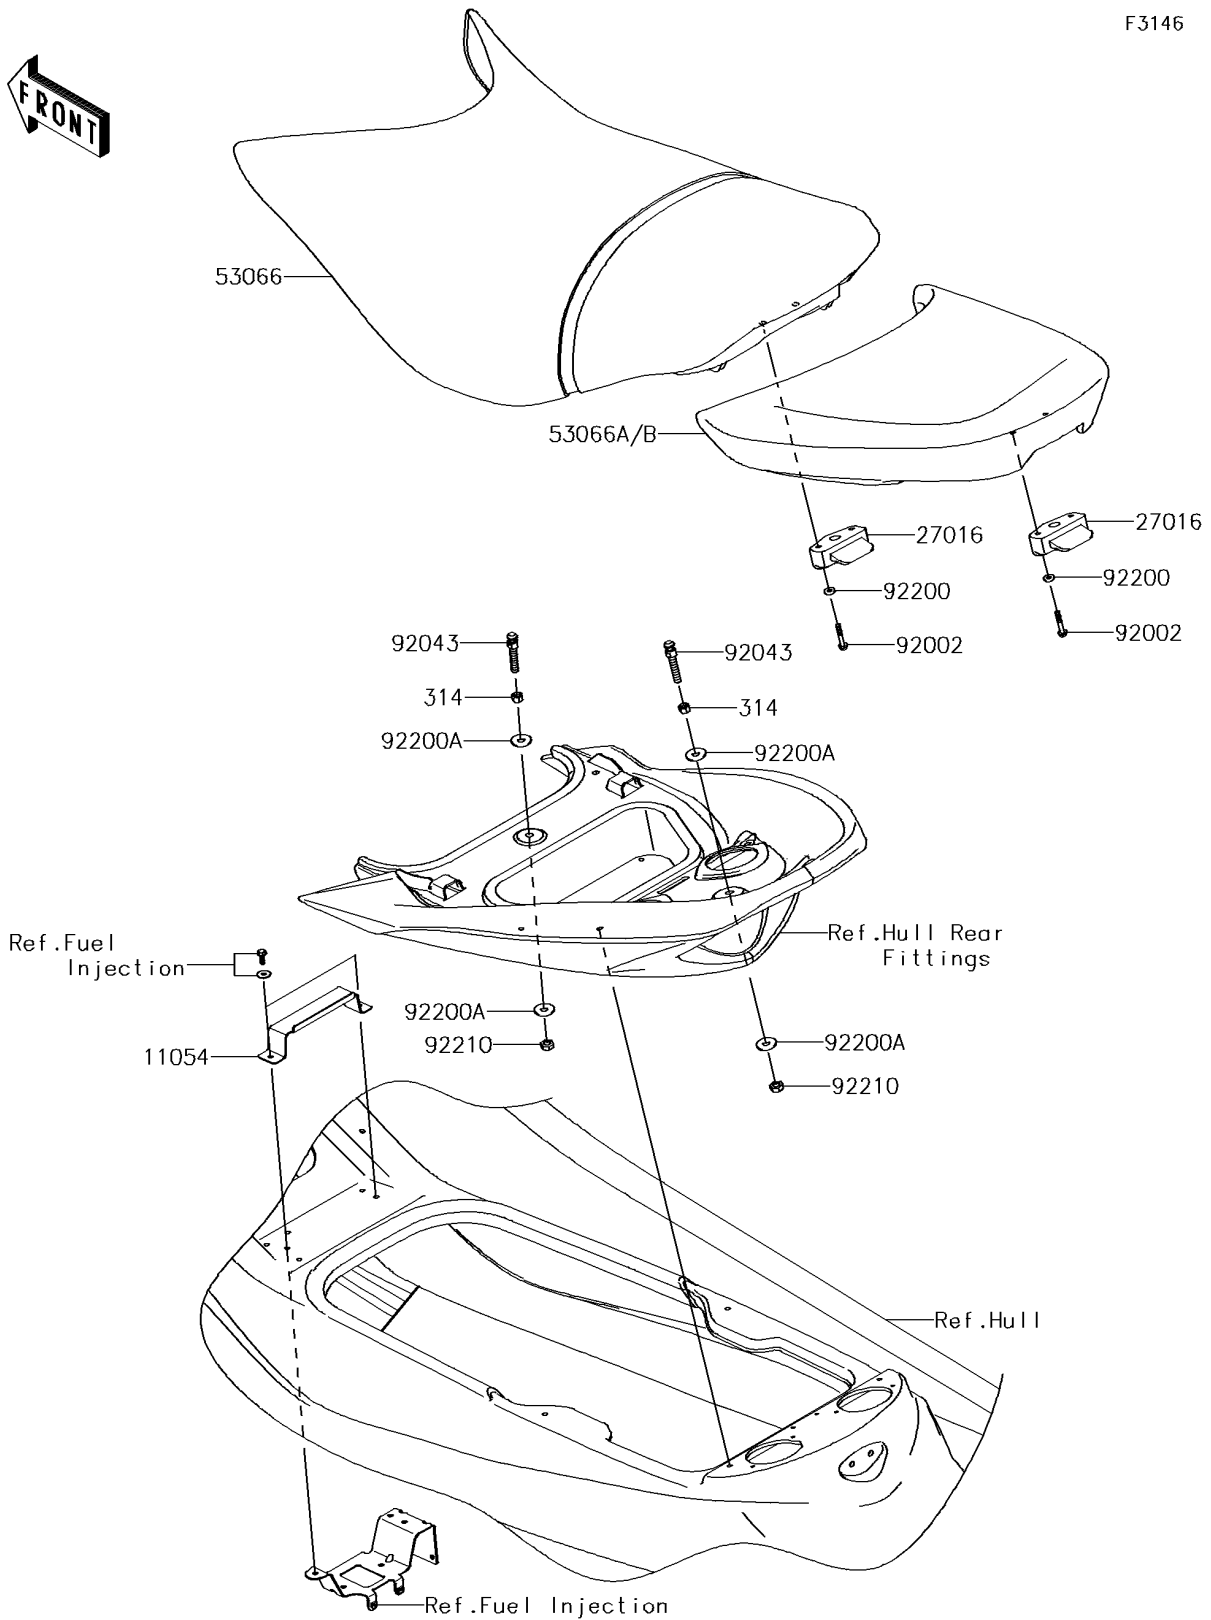

2014 Jet Ski® Ultra® 310X PARTS DIAGRAM

Seat

F3146

2014 Jet Ski® Ultra® 310X PARTS LIST

Seat

ITEM NAME	PART NUMBER	QUANTITY
BRACKET,FRONT SEAT (Ref # 11054)	11054-3702	1
LOCK-ASSY,SEAT,FR&RR (Ref # 27016)	27016-3758	1
NUT-HEX-FINE,10MM (Ref # 314)	314R1000	1
SEAT,FR,LEATHER BLK+BAND BLK (Ref # 53066)	53066-0378-12Y	1
SEAT-ASSY,RR,P.SILVER (Ref # 53066A)	53066-0386-12N	1
BOLT,6X40 (Ref # 92002)	92002-3716	1
PIN (Ref # 92043)	92043-3763	1
WASHER,6.5X16X2.0 (Ref # 92200)	92200-1543	1
WASHER (Ref # 92200A)	92200-3762	1
NUT,LOCK,10MM (Ref # 92210)	92210-3792	1