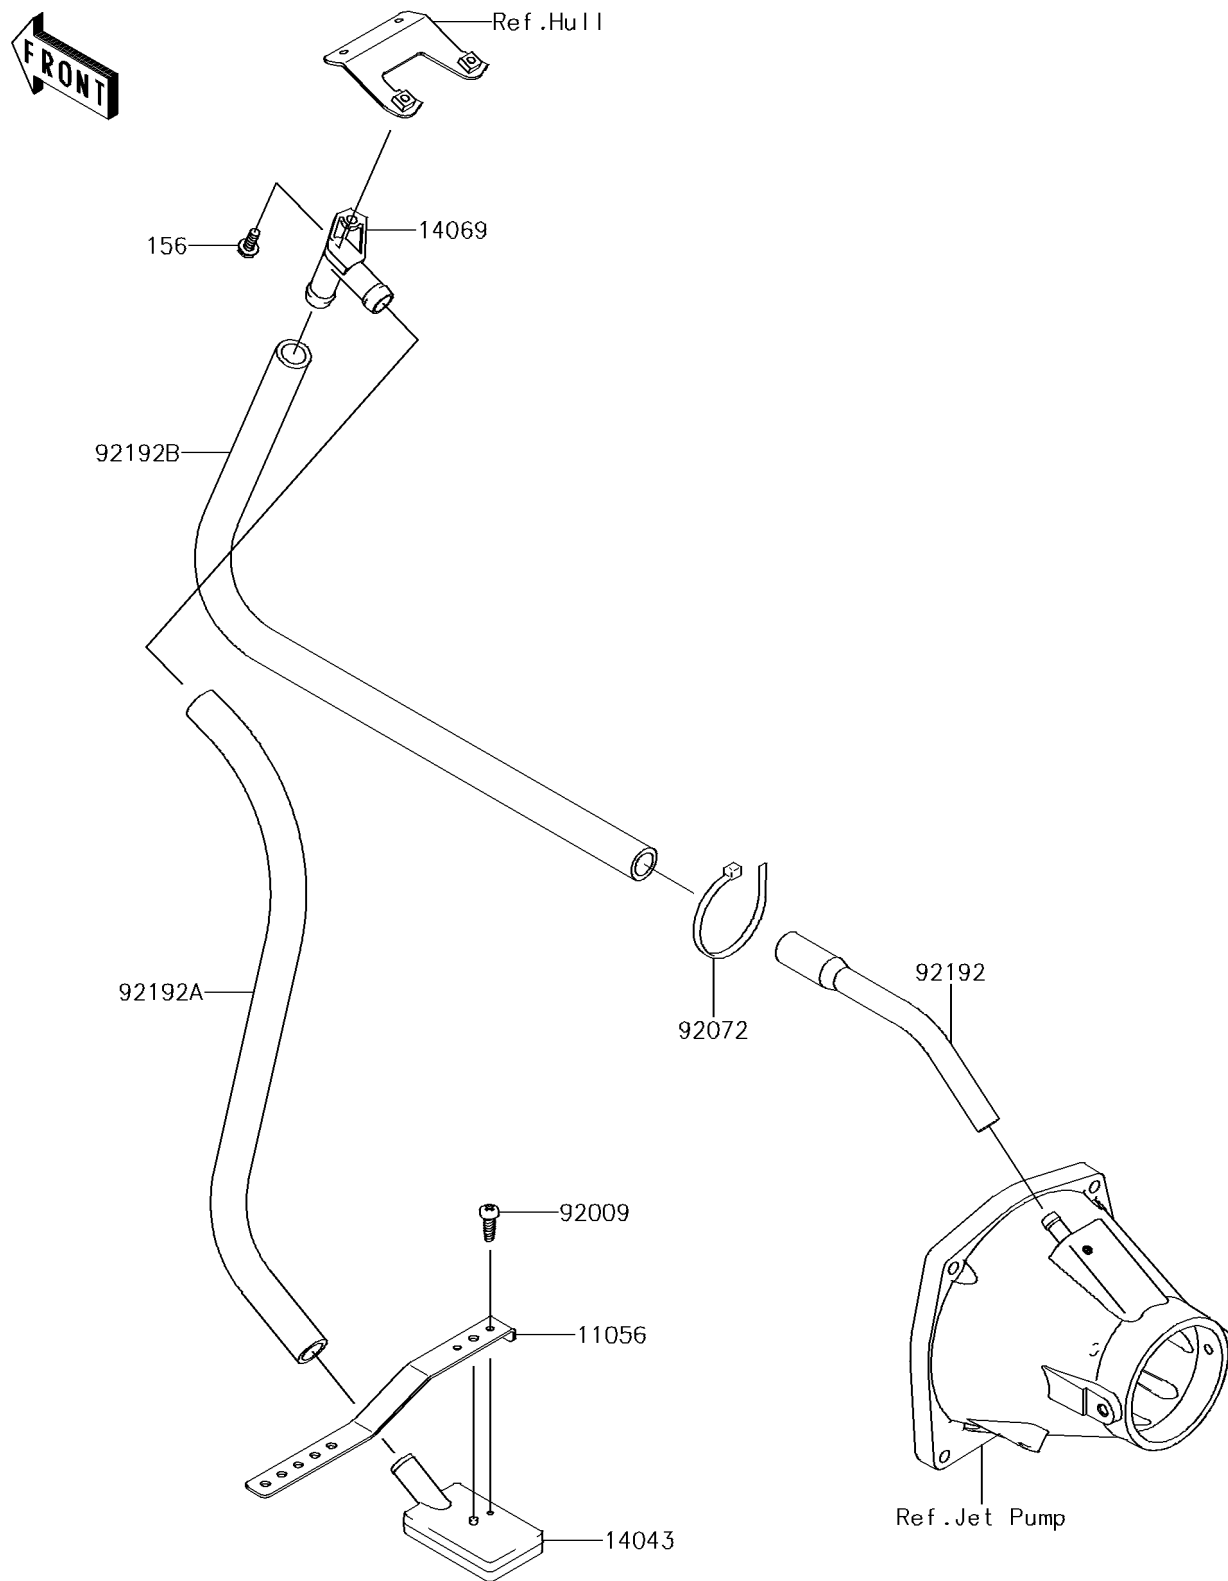

2014 Jet Ski® Ultra® 310X PARTS DIAGRAM

Bilge System

F3145

2014 Jet Ski® Ultra® 310X PARTS LIST

Bilge System

ITEM NAME	PART NUMBER	QUANTITY
BRACKET,LH&RH (Ref # 11056)	11056-3721	1
FILTER (Ref # 14043)	14043-3711	1
BREATHER (Ref # 14069)	14069-3708	1
BOLT-WP,6X16 (Ref # 156)	156R0616	1
SCREW,TAPPING,4X14 (Ref # 92009)	92009-3762	1
BAND,L=188.85 (Ref # 92072)	92072-0105	1
TUBE,HULL-NOZZLE (Ref # 92192)	92192-3753	1
TUBE,FILTER-BREATHER (Ref # 92192A)	92192-3755	1
TUBE,BREATHER-HULL (Ref # 92192B)	92192-3826	1