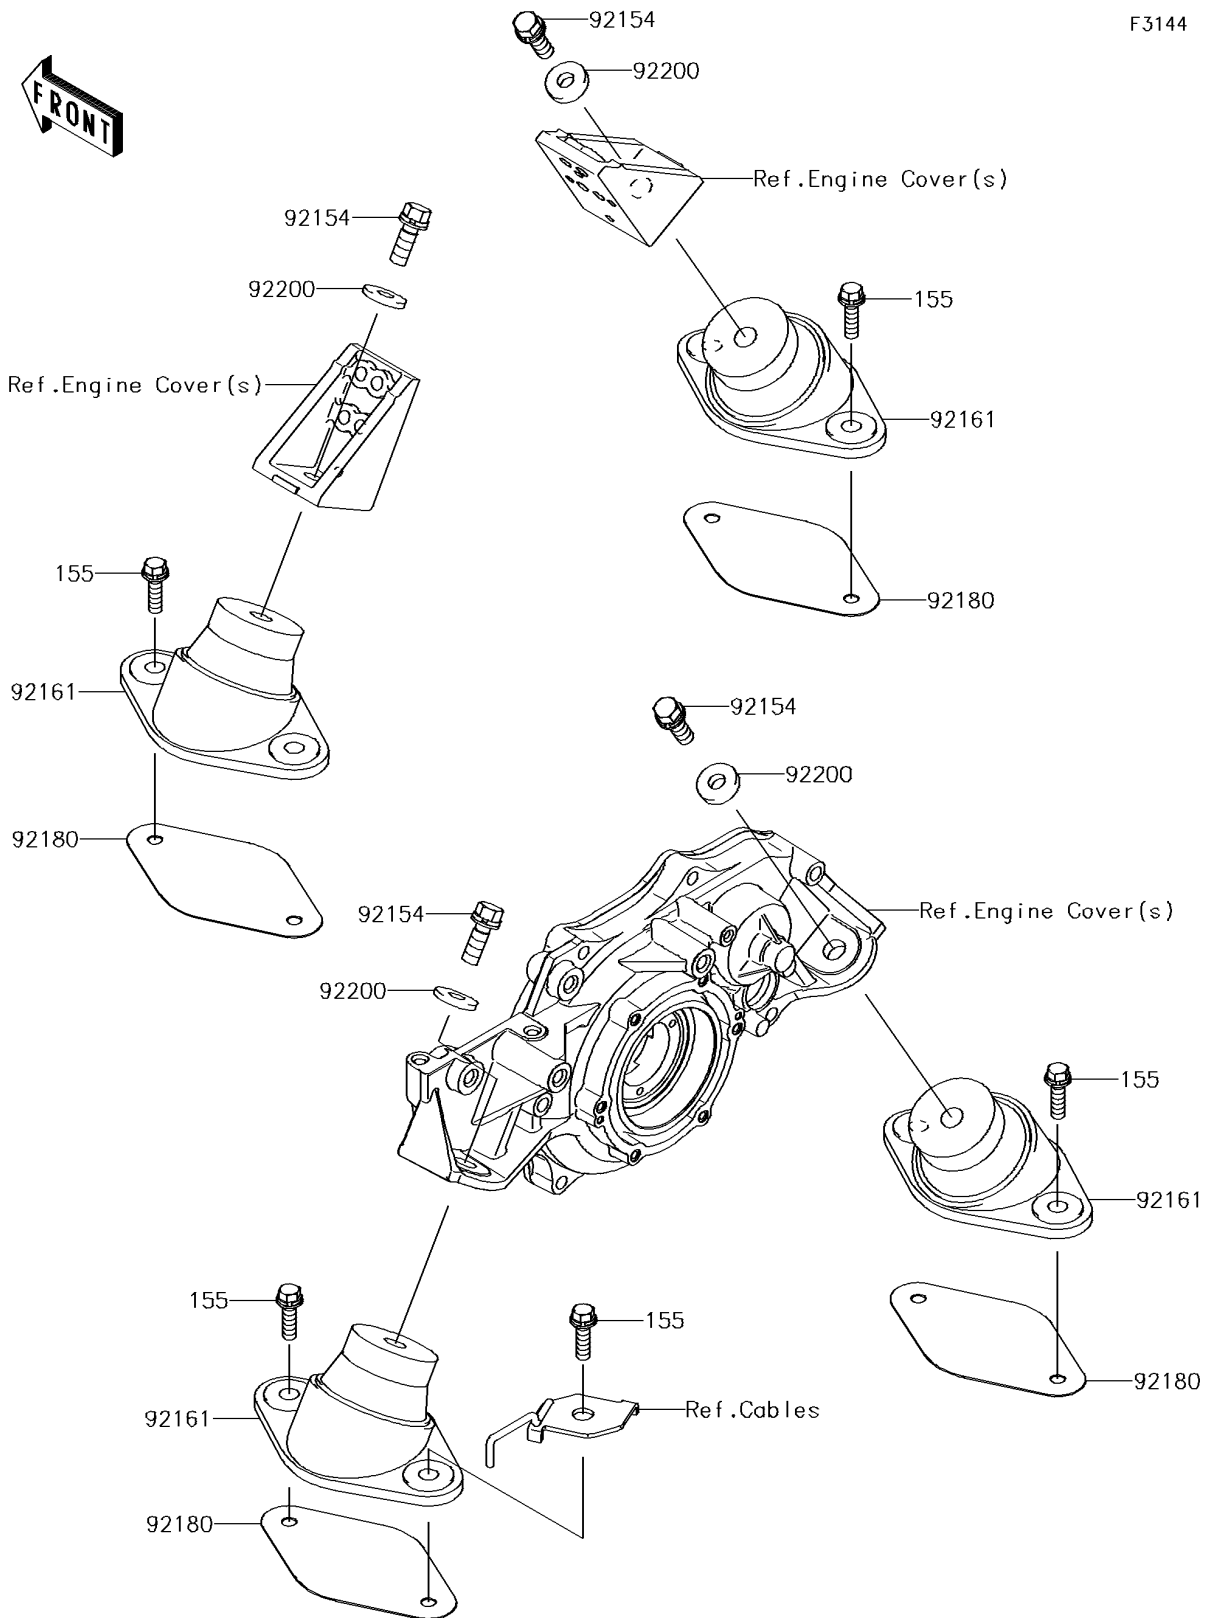

2014 Jet Ski® Ultra® 310X PARTS DIAGRAM

Engine Mount

F3144

2014 Jet Ski® Ultra® 310X PARTS LIST

Engine Mount

ITEM NAME	PART NUMBER	QUANTITY
BOLT-WSP-SMALL,8X30 (Ref # 155)	155R0830	1
BOLT,WSP,10X30 (Ref # 92154)	92154-3715	1
DAMPER,ENGINE MOUNT (Ref # 92161)	92161-3789	1
SHIM,T=1.0 (Ref # 92180)	92180-3716	1
WASHER,10.5X26X4 (Ref # 92200)	92200-3798	1