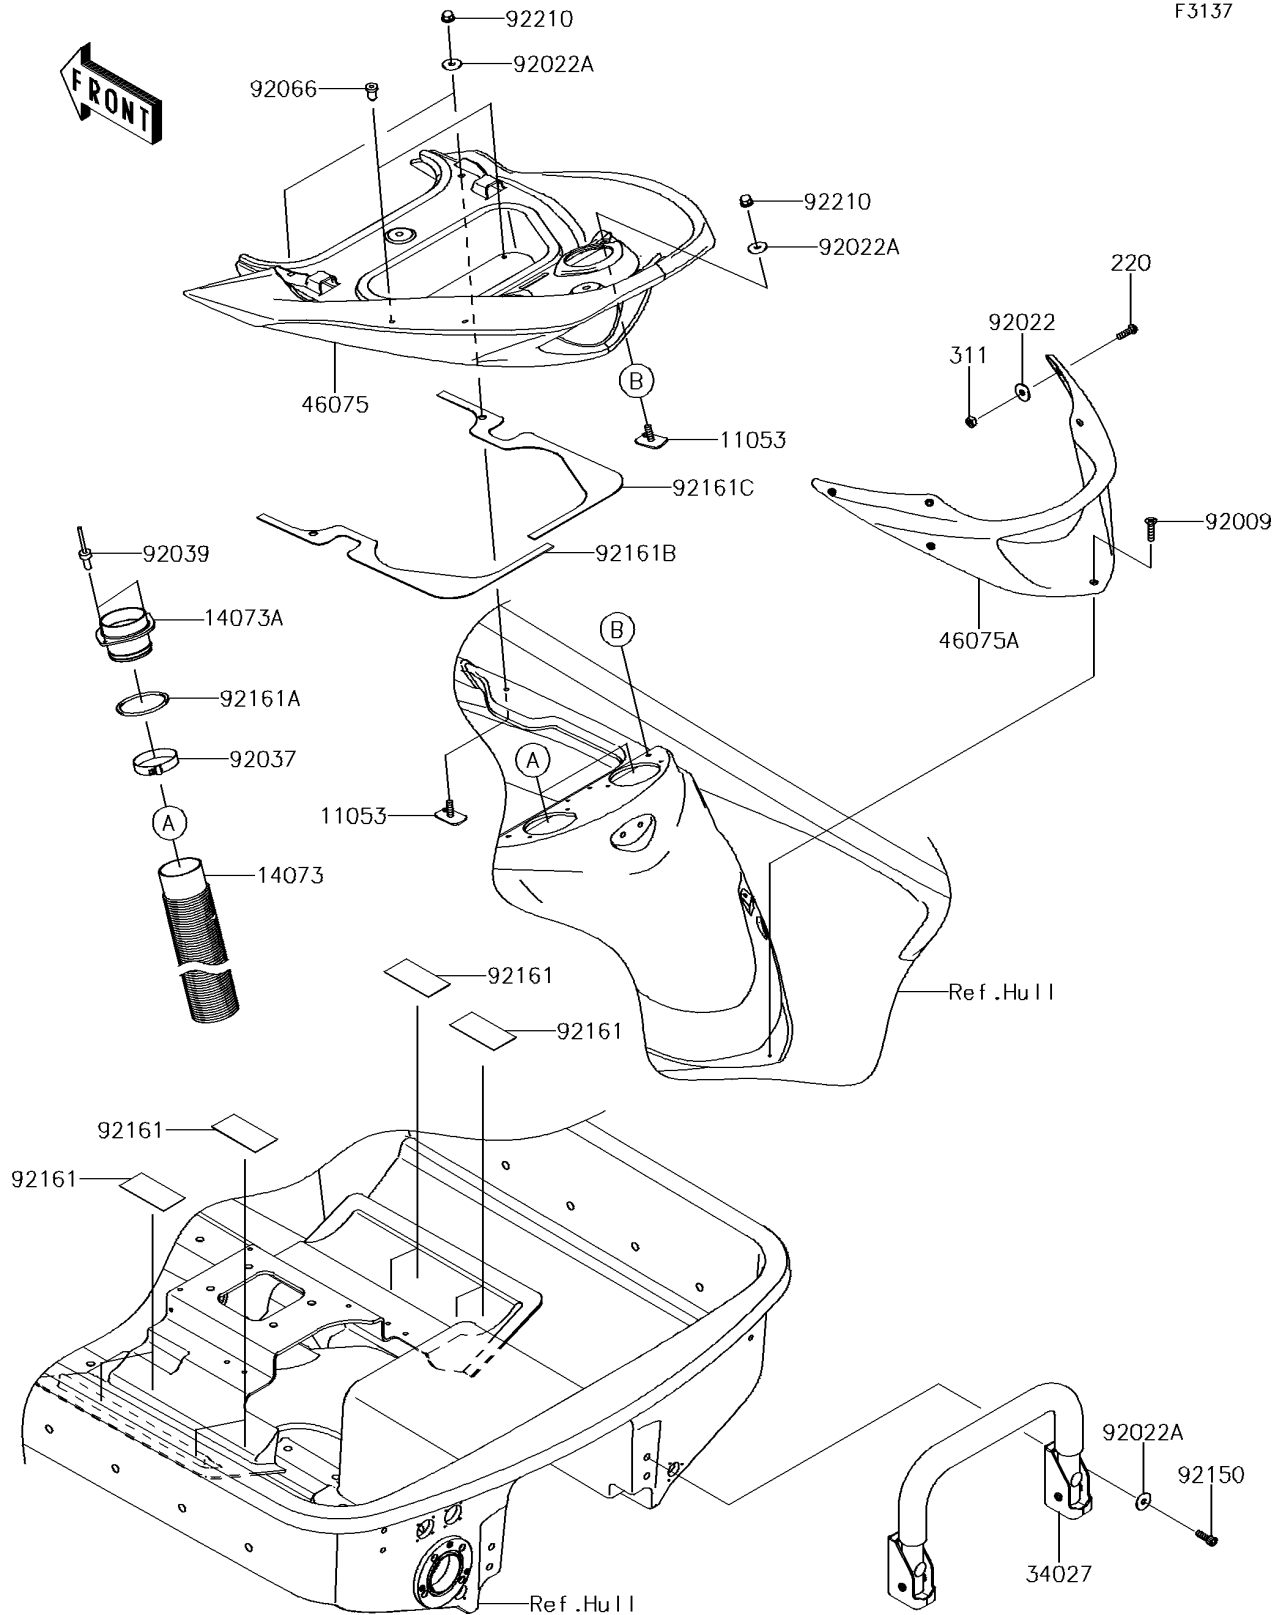

## 2014 Jet Ski® Ultra® 310X PARTS DIAGRAM

Hull Rear Fittings

F3137

## 2014 Jet Ski® Ultra® 310X PARTS LIST

Hull Rear Fittings

ITEM NAME	PART NUMBER	QUANTITY
BRACKET (Ref # 11053)	11053-3776	1
DUCT,L=800 (Ref # 14073)	14073-3804	1
DUCT (Ref # 14073A)	14073-3805	1
SCREW-PAN-CROS,6X20 (Ref # 220)	220R0620	1
NUT-HEX,6MM (Ref # 311)	311AA0600	1
STEP-ASSY (Ref # 34027)	34027-0067	1
GRIP,RR (Ref # 46075)	46075-0589	1
GRIP,HANDLE (Ref # 46075A)	46075-3765	1
SCREW,TAPPING,6X20 (Ref # 92009)	92009-3842	1
WASHER,6.5X20X1.6 (Ref # 92022)	92022-1557	1
WASHER,6.5X20X1.5 (Ref # 92022A)	92022-3710	1
CLAMP (Ref # 92037)	92037-3738	1
RIVET (Ref # 92039)	92039-3775	1
PLUG (Ref # 92066)	92066-3773	1
BOLT,SOCKET,6X18 (Ref # 92150)	92150-3775	1
DAMPER (Ref # 92161)	92161-3728	1
DAMPER (Ref # 92161A)	92161-3769	1
DAMPER (Ref # 92161B)	92161-3781	1
DAMPER (Ref # 92161C)	92161-3782	1
NUT,CAP,6MM (Ref # 92210)	92210-3785	1