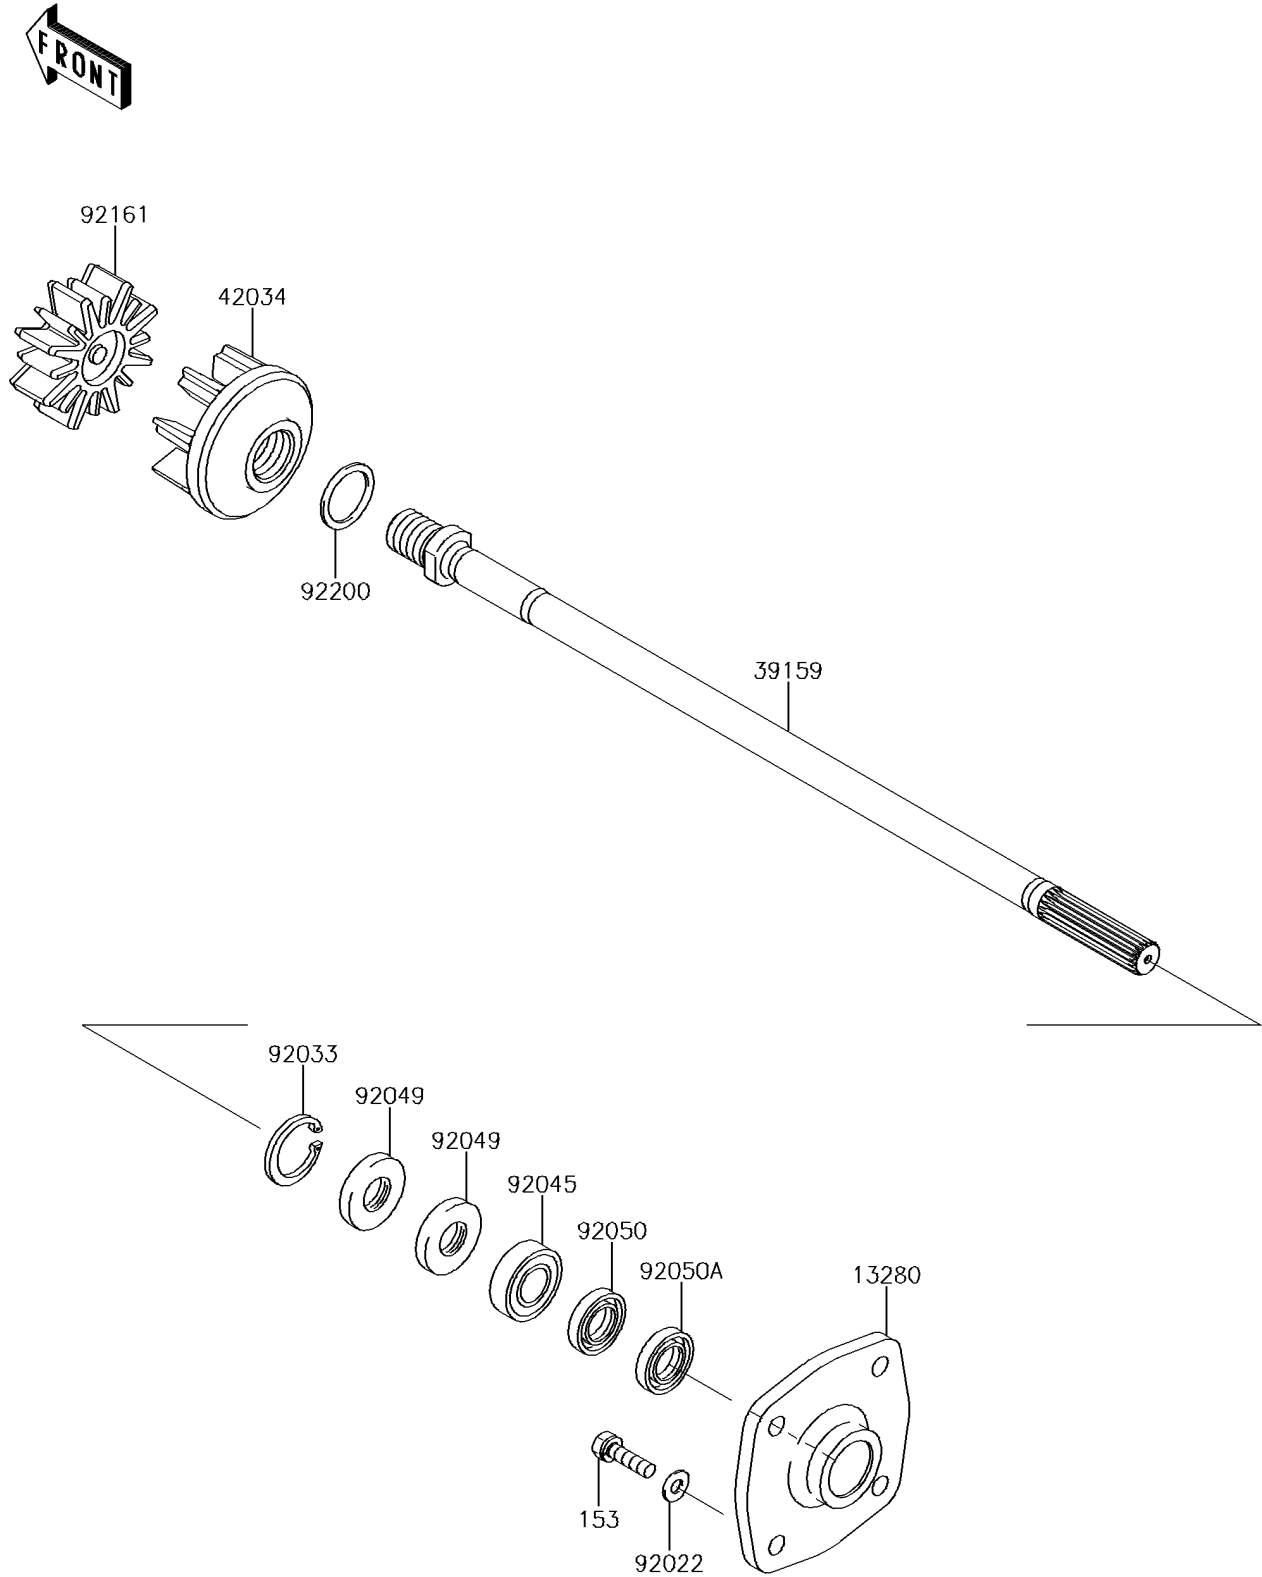

2014 Jet Ski® Ultra® 310X PARTS DIAGRAM

Drive Shaft

E3134

2014 Jet Ski® Ultra® 310X PARTS LIST

Drive Shaft

ITEM NAME	PART NUMBER	QUANTITY
HOLDER (Ref # 13280)	13280-3756	1
BOLT-WS-SMALL,8X30 (Ref # 153)	153R0830	1
SHAFT-DRIVE (Ref # 39159)	39159-0044	1
COUPLING (Ref # 42034)	42034-3720	1
WASHER,8.2X18X1.5 (Ref # 92022)	92022-1964	1
RING-SNAP,42MM (Ref # 92033)	92033-3713	1
BEARING-BALL,60042RD (Ref # 92045)	92045-3705	1
SEAL-OIL,S620426 (Ref # 92049)	92049-3707	1
SEAL-OIL,SCY20368 (Ref # 92050)	92050-502	1
SEAL-OIL,SC20367 (Ref # 92050A)	92050-503	1
DAMPER,COUPLING (Ref # 92161)	92161-3797	1
WASHER,30.5X38X2 (Ref # 92200)	92200-3809	1