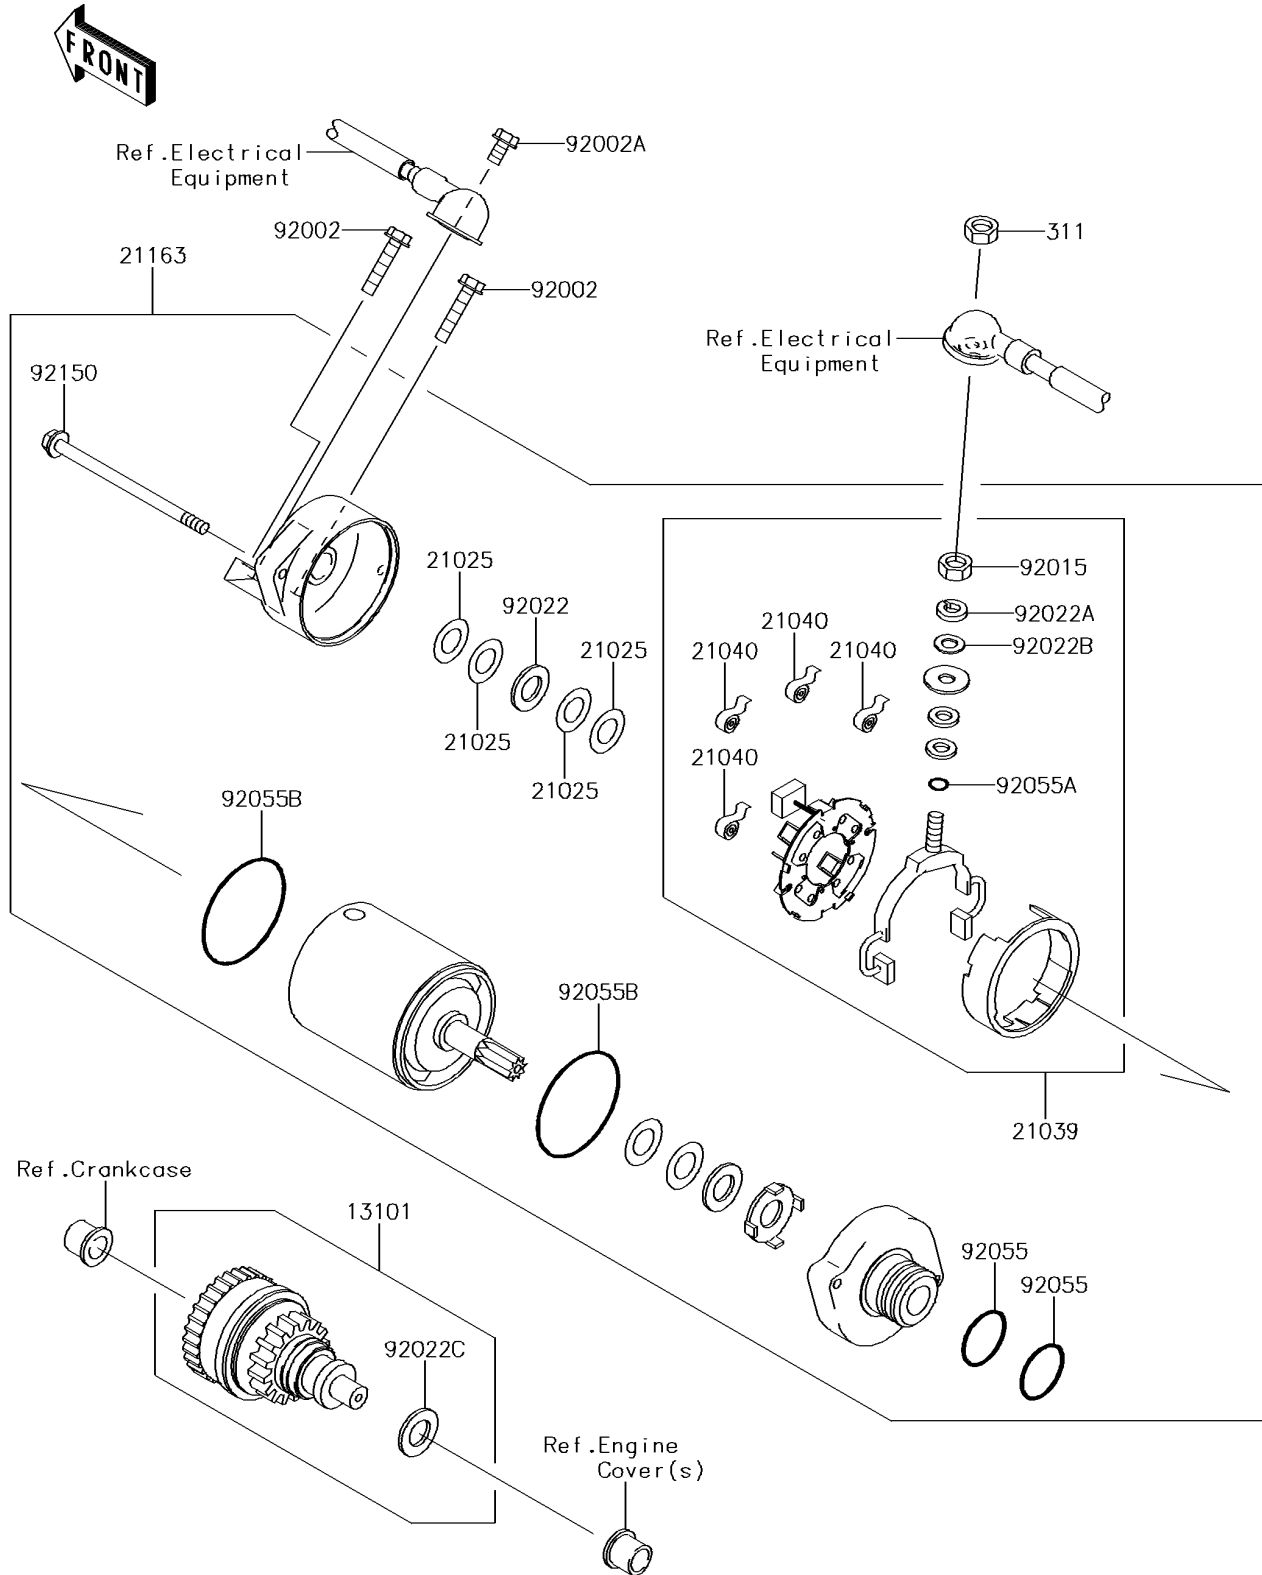

2014 Jet Ski® Ultra® 310X PARTS DIAGRAM

Starter Motor

E1840

2014 Jet Ski® Ultra® 310X PARTS LIST

Starter Motor

ITEM NAME	PART NUMBER	QUANTITY
GEAR-ASSY (Ref # 13101)	13101-3710	1
WASHER,9.1X18X0.2 (Ref # 21025)	21025-011	1
BRUSH,CARBON (Ref # 21039)	21039-3703	1
SPRING-BRUSH (Ref # 21040)	21040-1055	1
STARTER-ELECTRIC (Ref # 21163)	21163-3721	1
NUT-HEX,6MM (Ref # 311)	311R0600	1
BOLT,6X25 (Ref # 92002)	92002-3714	1
BOLT,6X12 (Ref # 92002A)	92002-3763	1
NUT,6MM (Ref # 92015)	92015-3710	1
WASHER,9.1X18X0.8 (Ref # 92022)	92022-1132	1
WASHER,6MM (Ref # 92022A)	92022-3711	1
WASHER,6MM (Ref # 92022B)	92022-3713	1
WASHER,12X24X1.0 (Ref # 92022C)	92022-3731	1
RING-O (Ref # 92055)	92055-1276	1
RING-O,4.5X2.0 (Ref # 92055A)	92055-1370	1
RING-O,STARTER MOTOR (Ref # 92055B)	92055-1381	1
BOLT (Ref # 92150)	92150-3772	1