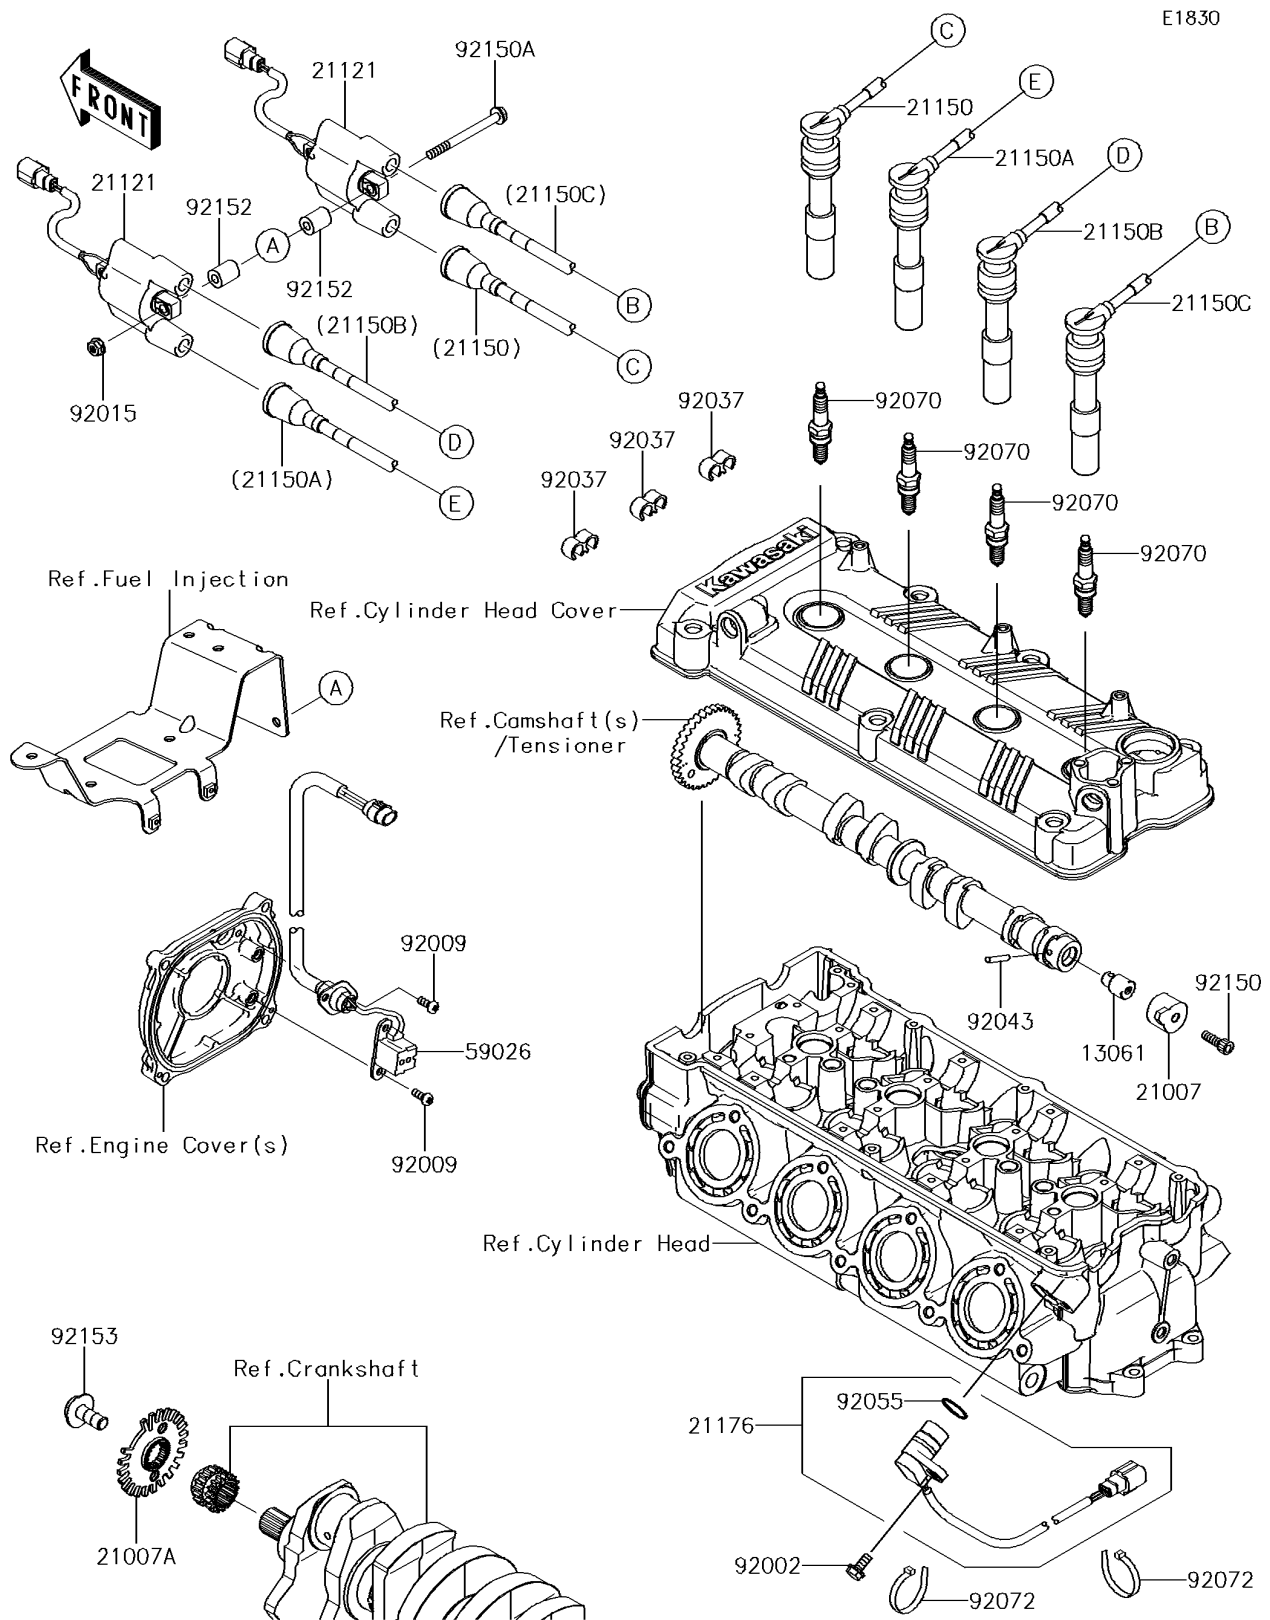

## 2014 Jet Ski® Ultra® 310X PARTS DIAGRAM

Ignition System

## 2014 Jet Ski® Ultra® 310X PARTS LIST

### Ignition System

ITEM NAME	PART NUMBER	QUANTITY
BOSS,CAM SENSOR (Ref # 13061)	13061-1687	1
ROTOR,EX CAM (Ref # 21007)	21007-3742	1
ROTOR,PULSING (Ref # 21007A)	21007-3747	1
COIL-IGNITION (Ref # 21121)	21121-0720	1
CORD-ASSY,#1,L=340 (Ref # 21150)	21150-0006	1
CORD-ASSY,#2,L=450 (Ref # 21150A)	21150-0007	1
CORD-ASSY,#3,L=540 (Ref # 21150B)	21150-0008	1
CORD-ASSY,#4,L=600 (Ref # 21150C)	21150-0009	1
SENSOR,CAM ANGLE (Ref # 21176)	21176-1077	1
COIL-PULSING (Ref # 59026)	59026-3702	1
BOLT,6X16 (Ref # 92002)	92002-3728	1
SCREW,5X12 (Ref # 92009)	92009-1296	1
NUT,6MM (Ref # 92015)	92015-3767	1
CLAMP,CORD (Ref # 92037)	92037-1603	1
PIN (Ref # 92043)	92043-1575	1
RING-O (Ref # 92055)	92055-1639	1
PLUG-SPARK,PMR9B(NGK) (Ref # 92070)	92070-3707	1
BAND,L=188.85 (Ref # 92072)	92072-0105	1
BOLT,6X18 (Ref # 92150)	92150-1645	1
BOLT,6X70 (Ref # 92150A)	92150-3753	1
COLLAR (Ref # 92152)	92152-3738	1
BOLT,FLANGED,8X23 (Ref # 92153)	92153-0549	1