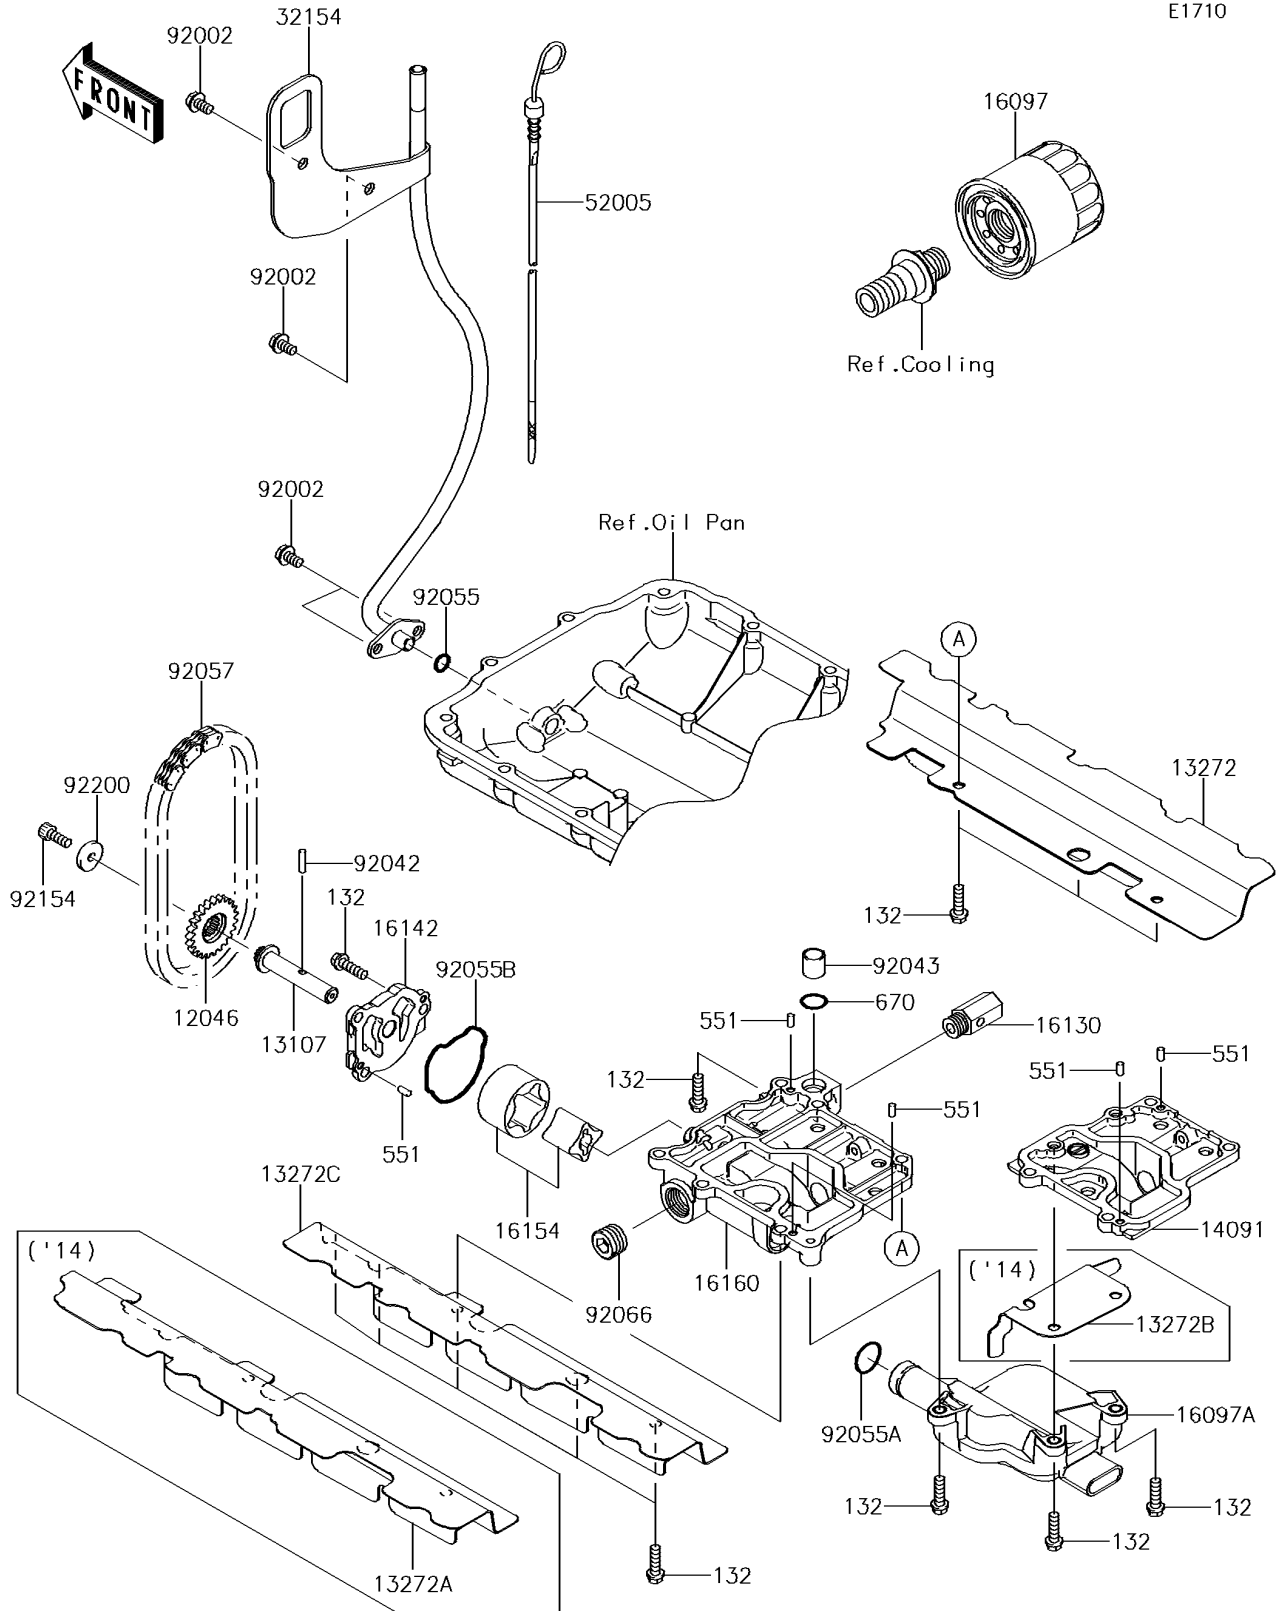

2014 Jet Ski® Ultra® 310X PARTS DIAGRAM

Oil Pump

E1710

2014 Jet Ski® Ultra® 310X PARTS LIST

Oil Pump

ITEM NAME	PART NUMBER	QUANTITY
SPROCKET,23T (Ref # 12046)	12046-3708	1
SHAFT (Ref # 13107)	13107-0730	1
BOLT-FLANGED-SMALL,6X20 (Ref # 132)	132BD0620	1
PLATE,RH (Ref # 13272)	13272-1563	1
PLATE,LH (Ref # 13272A)	13272-1564	1
PLATE,UNDER FILTER (Ref # 13272B)	13272-1565	1
COVER (Ref # 14091)	14091-3767	1
FILTER-ASSY-OIL (Ref # 16097)	16097-0007	1
FILTER-ASSY-OIL (Ref # 16097A)	16097-3702	1
VALVE-ASSY-RELIEF (Ref # 16130)	16130-3701	1
COVER-PUMP (Ref # 16142)	16142-3703	1
ROTOR-PUMP (Ref # 16154)	16154-1124	1
BODY,OIL PUMP (Ref # 16160)	16160-0705	1
PIPE,OIL LEVEL (Ref # 32154)	32154-3721	1
GAUGE,OIL LEVEL (Ref # 52005)	52005-0729	1
PIN-DOWEL (Ref # 551)	551R0408	1
O RING,14MM (Ref # 670)	670D2014	1
BOLT,6X12 (Ref # 92002)	92002-3763	1
PIN,DOWEL,4X15.8 (Ref # 92042)	92042-014	1
PIN,11.5X14X14 (Ref # 92043)	92043-1279	1
RING-O,9.8X2.4 (Ref # 92055)	92055-1150	1
RING-O,19.8X1.9 (Ref # 92055A)	92055-1332	1
RING-O (Ref # 92055B)	92055-3764	1
CHAIN,OIL PUMP,98XRH2010-52L (Ref # 92057)	92057-3713	1
PLUG,PT1/2X12.5 (Ref # 92066)	92066-0002	1
BOLT,SOCKET,6X16 (Ref # 92154)	92154-3709	1
WASHER,6X20X3.2 (Ref # 92200)	92200-0120	1