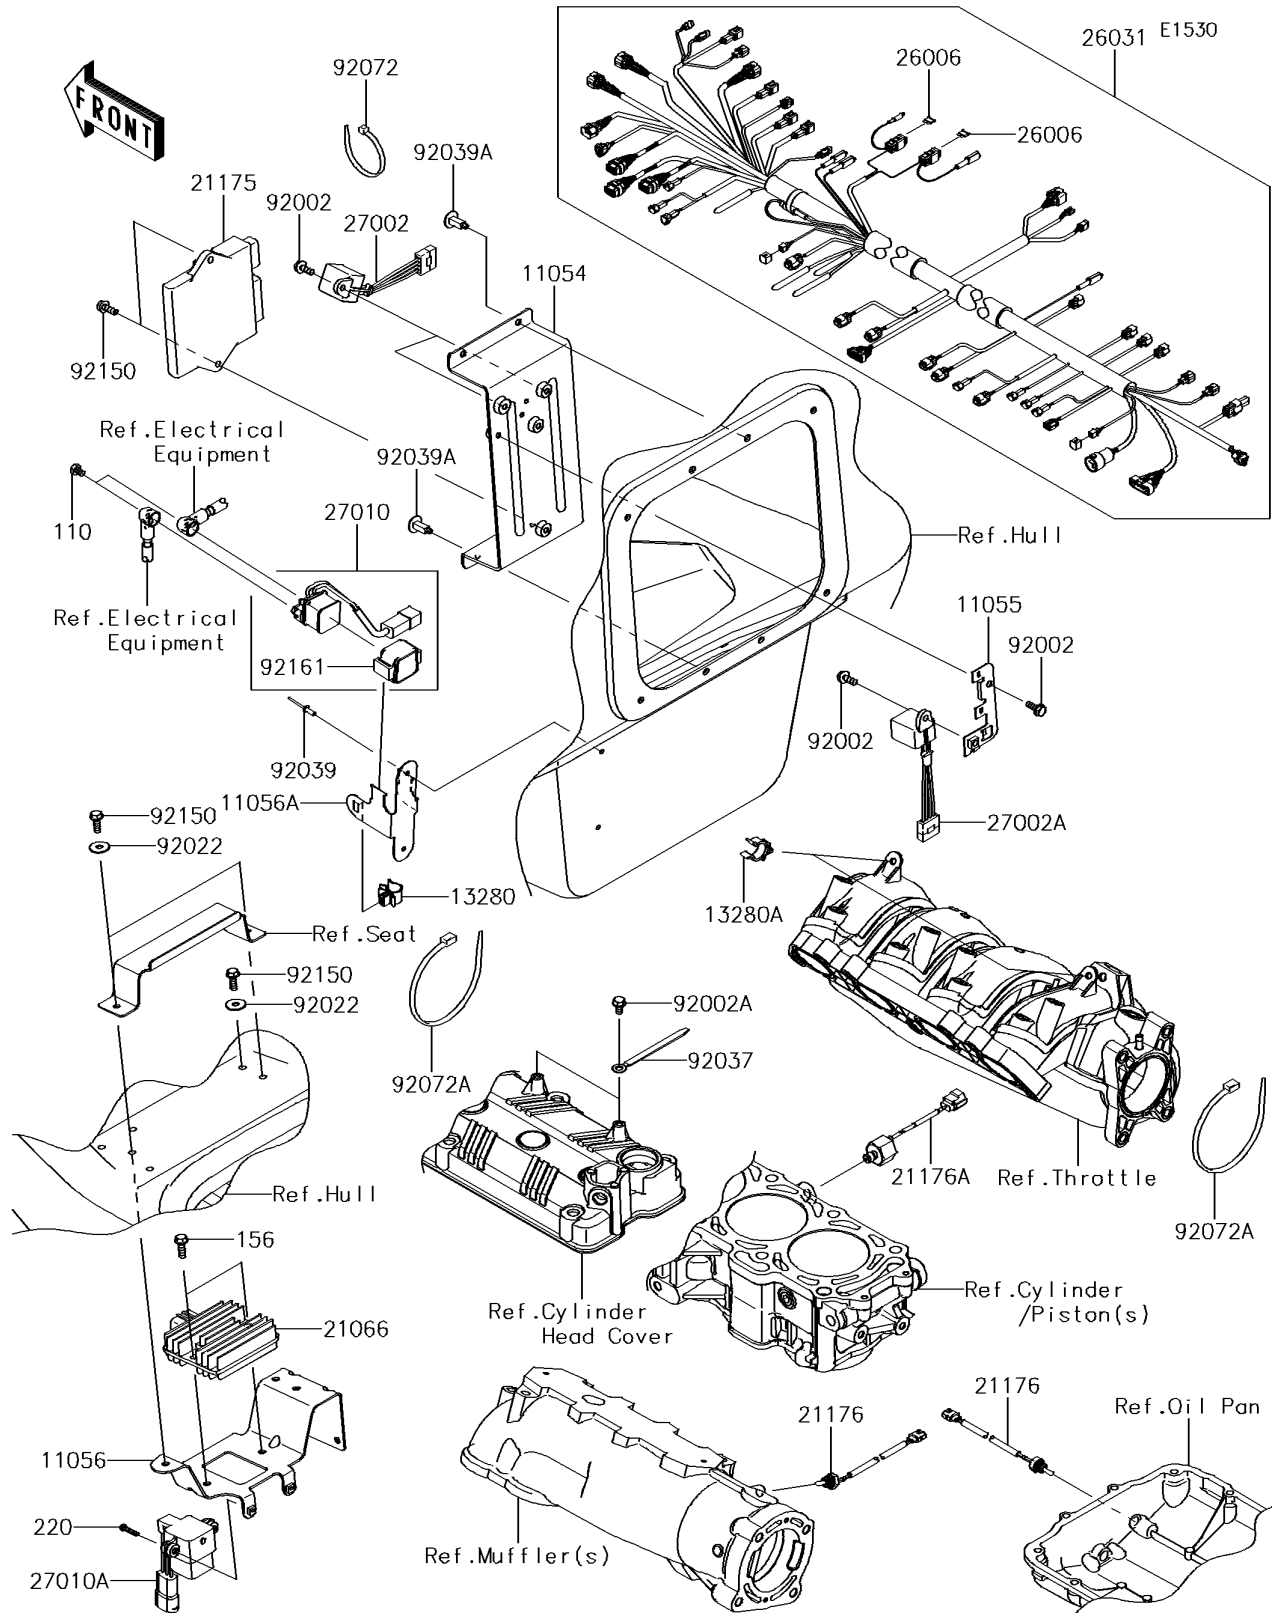

2014 Jet Ski® Ultra® 310X PARTS DIAGRAM

Fuel Injection

2014 Jet Ski® Ultra® 310X PARTS LIST

Fuel Injection

ITEM NAME	PART NUMBER	QUANTITY
BOLT,6X8 (Ref # 110)	110R0608	1
BRACKET,ECU&RELAY (Ref # 11054)	11054-3743	1
BRACKET,FUSE (Ref # 11055)	11055-3713	1
BRACKET,REGULATOR&VDS (Ref # 11056)	11056-3702	1
BRACKET,SWITCH (Ref # 11056A)	11056-3855	1
HOLDER (Ref # 13280)	13280-0789	1
HOLDER,HARNESS (Ref # 13280A)	13280-3760	1
BOLT-WP,6X20 (Ref # 156)	156R0620	1
REGULATOR-VOLTAGE (Ref # 21066)	21066-3718	1
CONTROL UNIT-ELECTRONIC (Ref # 21175)	21175-0954	1
SENSOR,TEMP (Ref # 21176)	21176-0741	1
SENSOR,KNOCK (Ref # 21176A)	21176-0770	1
SCREW-PAN-CROS,4X20 (Ref # 220)	220R0420	1
FUSE,MINI BLADE,20A,YELLOW (Ref # 26006)	26006-3704	1
HARNESS,MAIN (Ref # 26031)	26031-1698	1
RELAY-ASSY (Ref # 27002)	27002-3703	1
RELAY-ASSY (Ref # 27002A)	27002-3704	1
SWITCH (Ref # 27010)	27010-0710	1
SWITCH,VDS (Ref # 27010A)	27010-3785	1
BOLT,6X16 (Ref # 92002)	92002-3728	1
BOLT,6X12 (Ref # 92002A)	92002-3763	1
WASHER,6.5X20X1.5 (Ref # 92022)	92022-3710	1
CLAMP,L=100 (Ref # 92037)	92037-3736	1
RIVET (Ref # 92039)	92039-3714	1
RIVET (Ref # 92039A)	92039-3788	1
BAND,L=188.85 (Ref # 92072)	92072-0105	1
BAND,L=372.24 (Ref # 92072A)	92072-3883	1
BOLT,6X18 (Ref # 92150)	92150-3729	1
DAMPER,SWITCH (Ref # 92161)	92161-1625	1