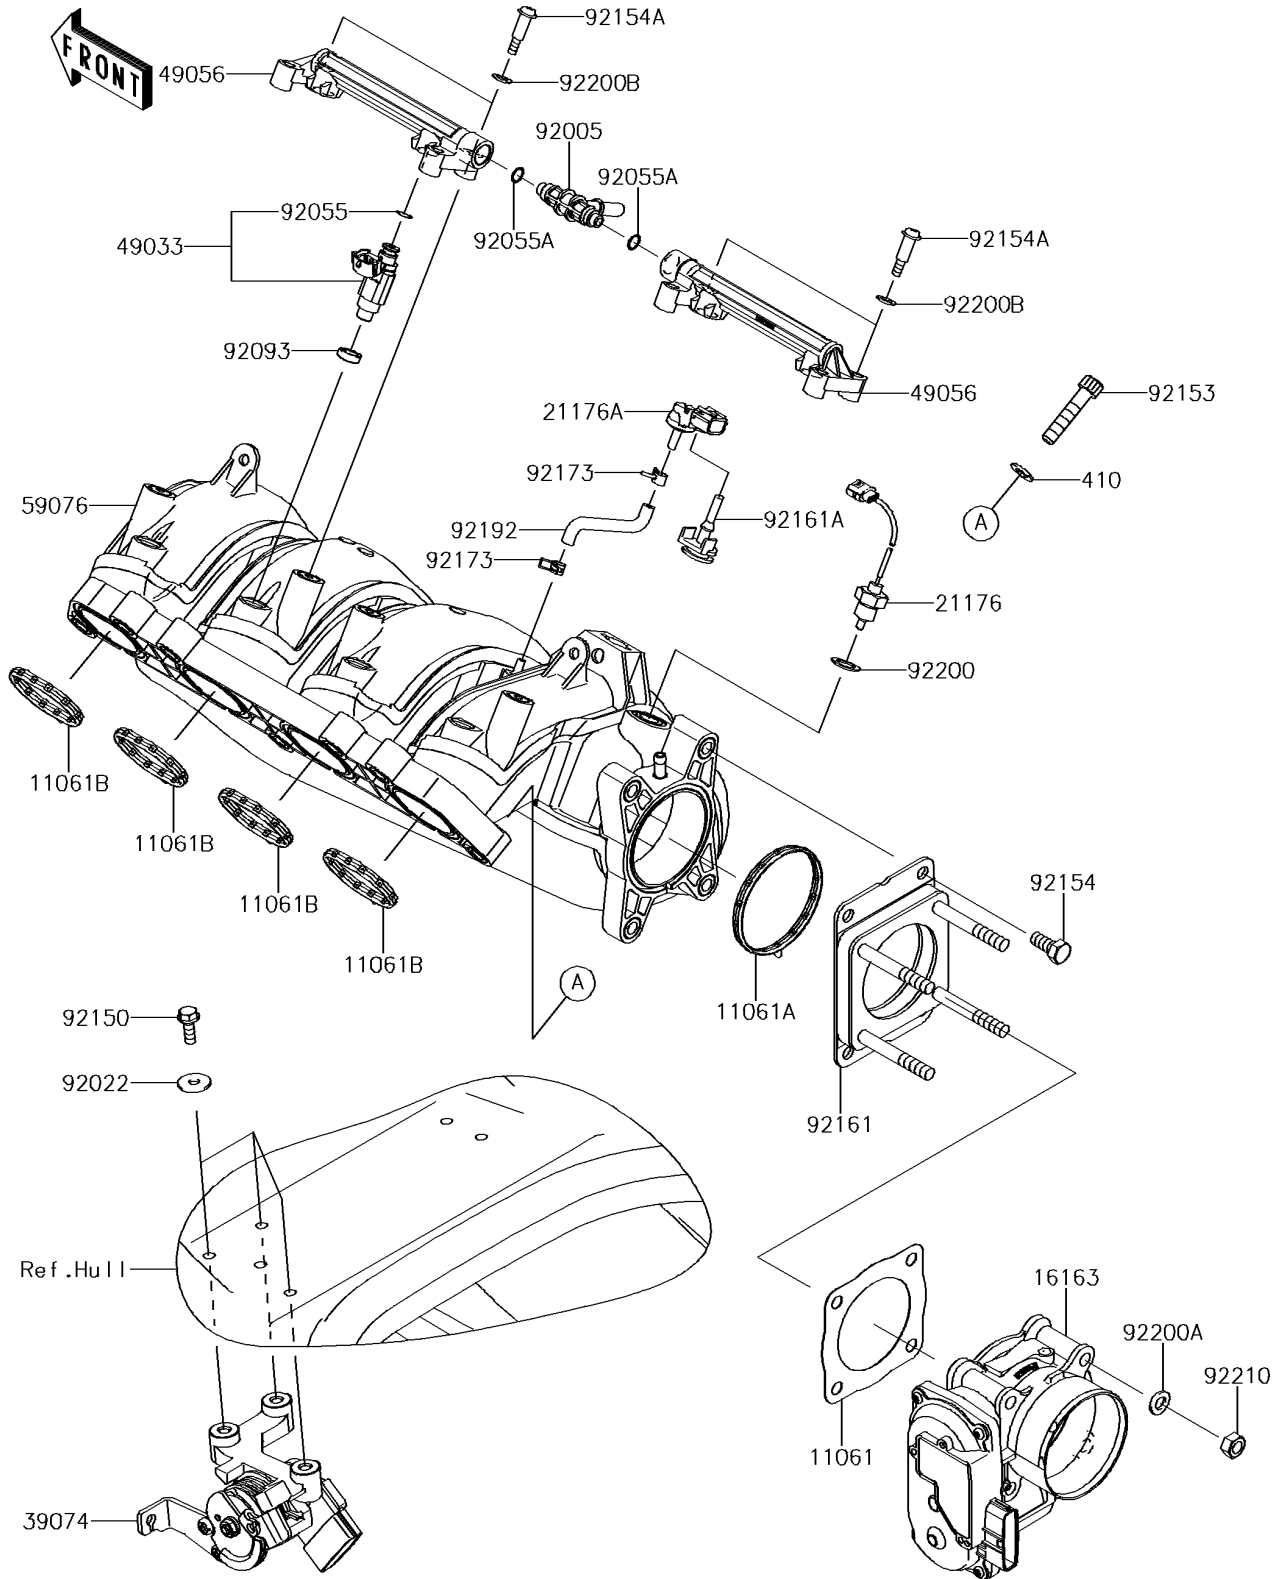

2014 Jet Ski® Ultra® 310X PARTS DIAGRAM

Throttle

E1510

2014 Jet Ski® Ultra® 310X PARTS LIST

Throttle

ITEM NAME	PART NUMBER	QUANTITY
GASKET,THROTTLE (Ref # 11061)	11061-0824	1
GASKET,MANIFOLD (Ref # 11061A)	11061-3766	1
GASKET,THROTTLE (Ref # 11061B)	11061-3767	1
THROTTLE-ASSY (Ref # 16163)	16163-3717	1
SENSOR,AIR TEMPERATURE (Ref # 21176)	21176-3767	1
SENSOR,BOOST (Ref # 21176A)	21176-3777	1
LEVER-ASSY-THROTTLE (Ref # 39074)	39074-3730	1
WASHER-PLAIN-SMALL,8MM (Ref # 410)	410S0800	1
NOZZLE-INJECTION (Ref # 49033)	49033-3709	1
PIPE-INJECTION,FUEL (Ref # 49056)	49056-3705	1
MANIFOLD-INTAKE (Ref # 59076)	59076-0006	1
FITTING,FUEL PIPE (Ref # 92005)	92005-3766	1
WASHER,6.5X20X1.5 (Ref # 92022)	92022-3710	1
RING-O,INJECTION NOZZLE (Ref # 92055)	92055-1622	1
RING-O (Ref # 92055A)	92055-3782	1
SEAL (Ref # 92093)	92093-0127	1
BOLT,6X18 (Ref # 92150)	92150-3729	1
BOLT,SOCKET,8X40 (Ref # 92153)	92153-0517	1
BOLT (Ref # 92154)	92154-1389	1
BOLT (Ref # 92154A)	92154-3713	1
DAMPER (Ref # 92161)	92161-1635	1
DAMPER (Ref # 92161A)	92161-3796	1
CLAMP (Ref # 92173)	92173-3702	1
TUBE (Ref # 92192)	92192-1361	1
WASHER,12X18X1 (Ref # 92200)	92200-0712	1
WASHER (Ref # 92200A)	92200-3806	1
WASHER (Ref # 92200B)	92200-3807	1
NUT (Ref # 92210)	92210-0897	1