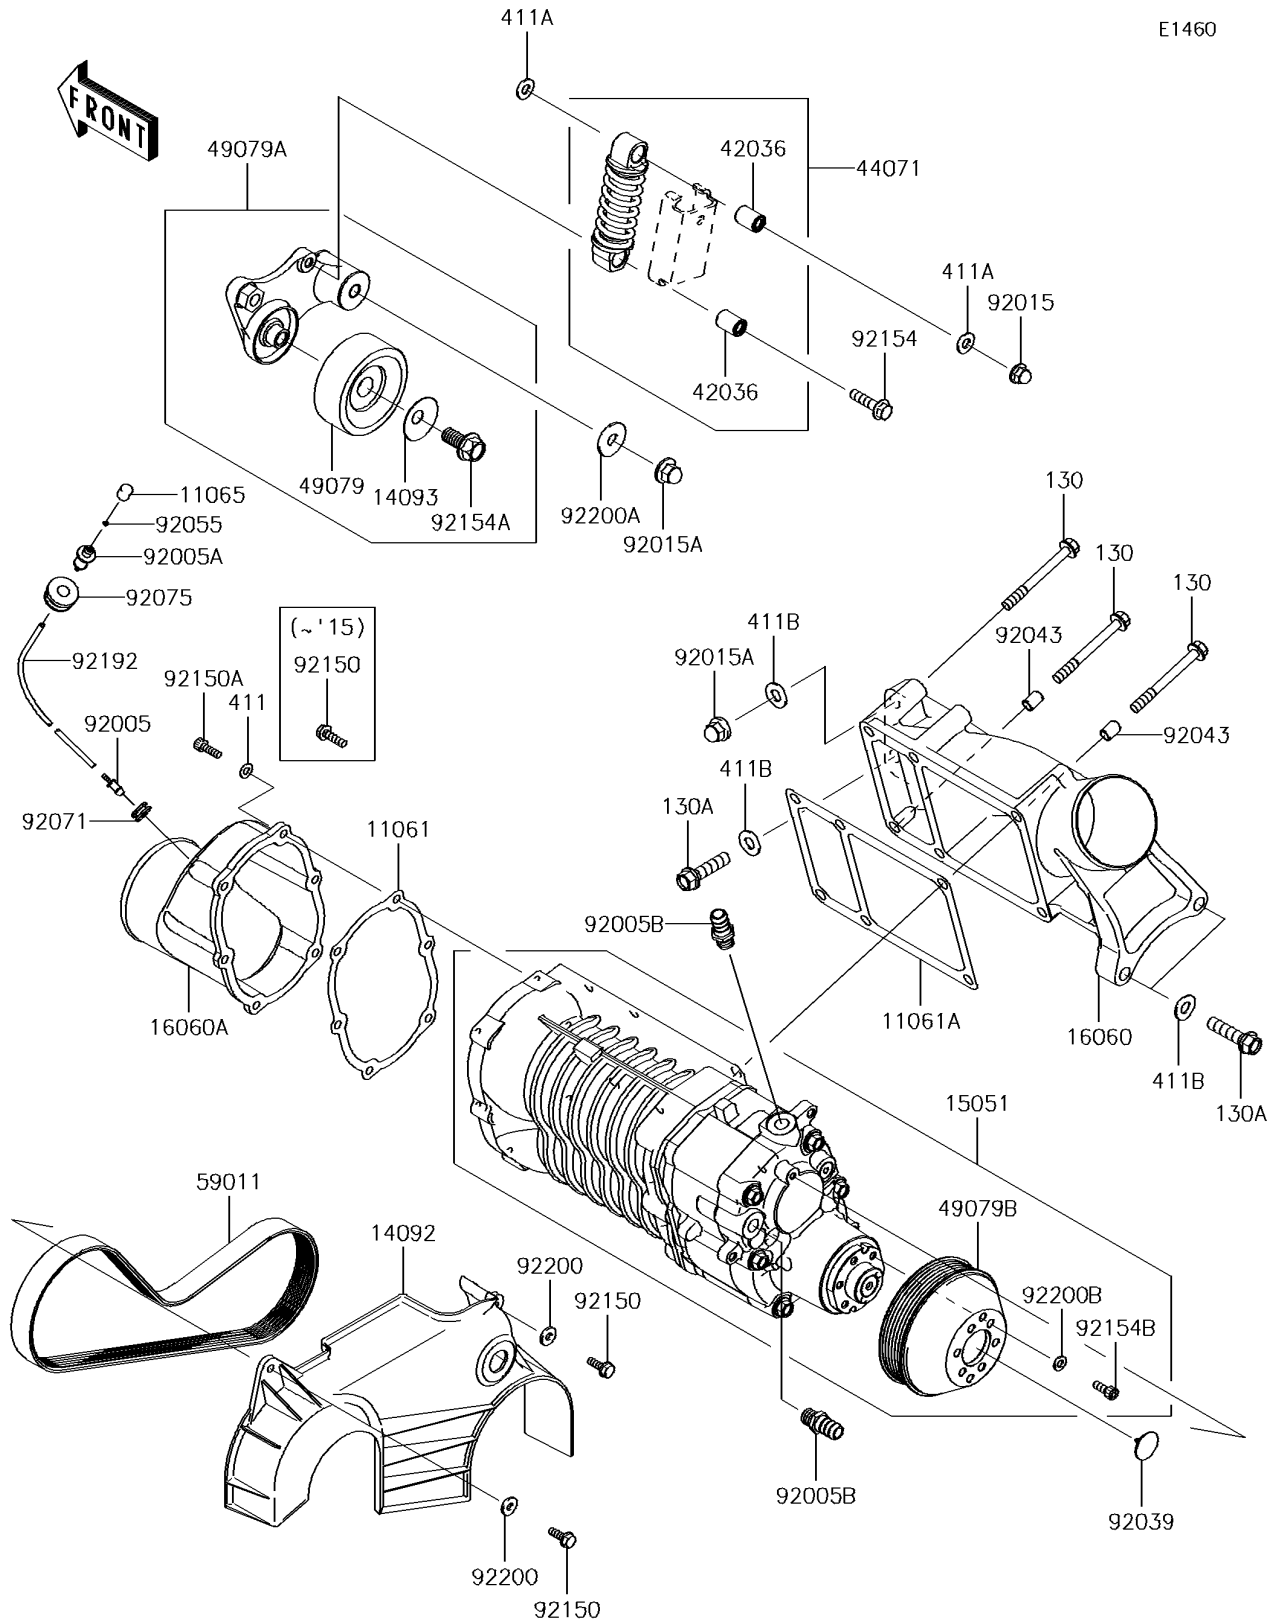

2014 Jet Ski® Ultra® 310X PARTS DIAGRAM

Super Charger

E1460

2014 Jet Ski® Ultra® 310X PARTS LIST

Super Charger

ITEM NAME	PART NUMBER	QUANTITY
GASKET,COMPRESSOR INLET (Ref # 11061)	11061-0760	1
GASKET,COMPRESSOR OUT (Ref # 11061A)	11061-3763	1
CAP (Ref # 11065)	11065-0156	1
BOLT-FLANGED,8X75 (Ref # 130)	130CD0875	1
BOLT-FLANGED,10X40 (Ref # 130A)	130CD1040	1
COVER,BELT (Ref # 14092)	14092-0838	1
COVER (Ref # 14093)	14093-0222	1
COMPRESSOR-AIR,SUPER CHARGER (Ref # 15051)	15051-3704	1
PIPE-INTAKE,COMPRESSOR OUT (Ref # 16060)	16060-0028	1
PIPE-INTAKE,COMPRESSOR INLET (Ref # 16060A)	16060-0738	1
WASHER-PLAIN,8MM (Ref # 411A)	411S0800	1
WASHER-PLAIN,10MM (Ref # 411B)	411S1000	1
SLEEVE (Ref # 42036)	42036-0713	1
DAMPER-ASSY (Ref # 44071)	44071-0776	1
PULLEY-BELT (Ref # 49079)	49079-0025	1
PULLEY-BELT (Ref # 49079A)	49079-0703	1
PULLEY-BELT (Ref # 49079B)	49079-3704	1
BELT,6PK845 (Ref # 59011)	59011-0032	1
FITTING (Ref # 92005)	92005-0722	1
FITTING (Ref # 92005A)	92005-0723	1
FITTING (Ref # 92005B)	92005-3714	1
NUT,CAP,8MM (Ref # 92015)	92015-1371	1
NUT,10MM (Ref # 92015A)	92015-1649	1
RIVET (Ref # 92039)	92039-3795	1
PIN,8.2X10.5X14 (Ref # 92043)	92043-3764	1
RING-0,2X1 (Ref # 92055)	92055-0718	1
GROMMET (Ref # 92071)	92071-3733	1
DAMPER,FUEL TANK (Ref # 92075)	92075-1424	1
BOLT,6X18 (Ref # 92150)	92150-3729	1

2014 Jet Ski® Ultra® 310X PARTS LIST

Super Charger

ITEM NAME	PART NUMBER	QUANTITY
BOLT (Ref # 92154)	92154-0865	1
BOLT (Ref # 92154A)	92154-1626	1
BOLT,SOCKET,6X16 (Ref # 92154B)	92154-3714	1
TUBE,3X4X600 (Ref # 92192)	92192-1004	1
WASHER,6.5X16X2.0 (Ref # 92200)	92200-1543	1
WASHER (Ref # 92200A)	92200-3762	1
WASHER,6.5X13X1.5 (Ref # 92200B)	92200-3814	1