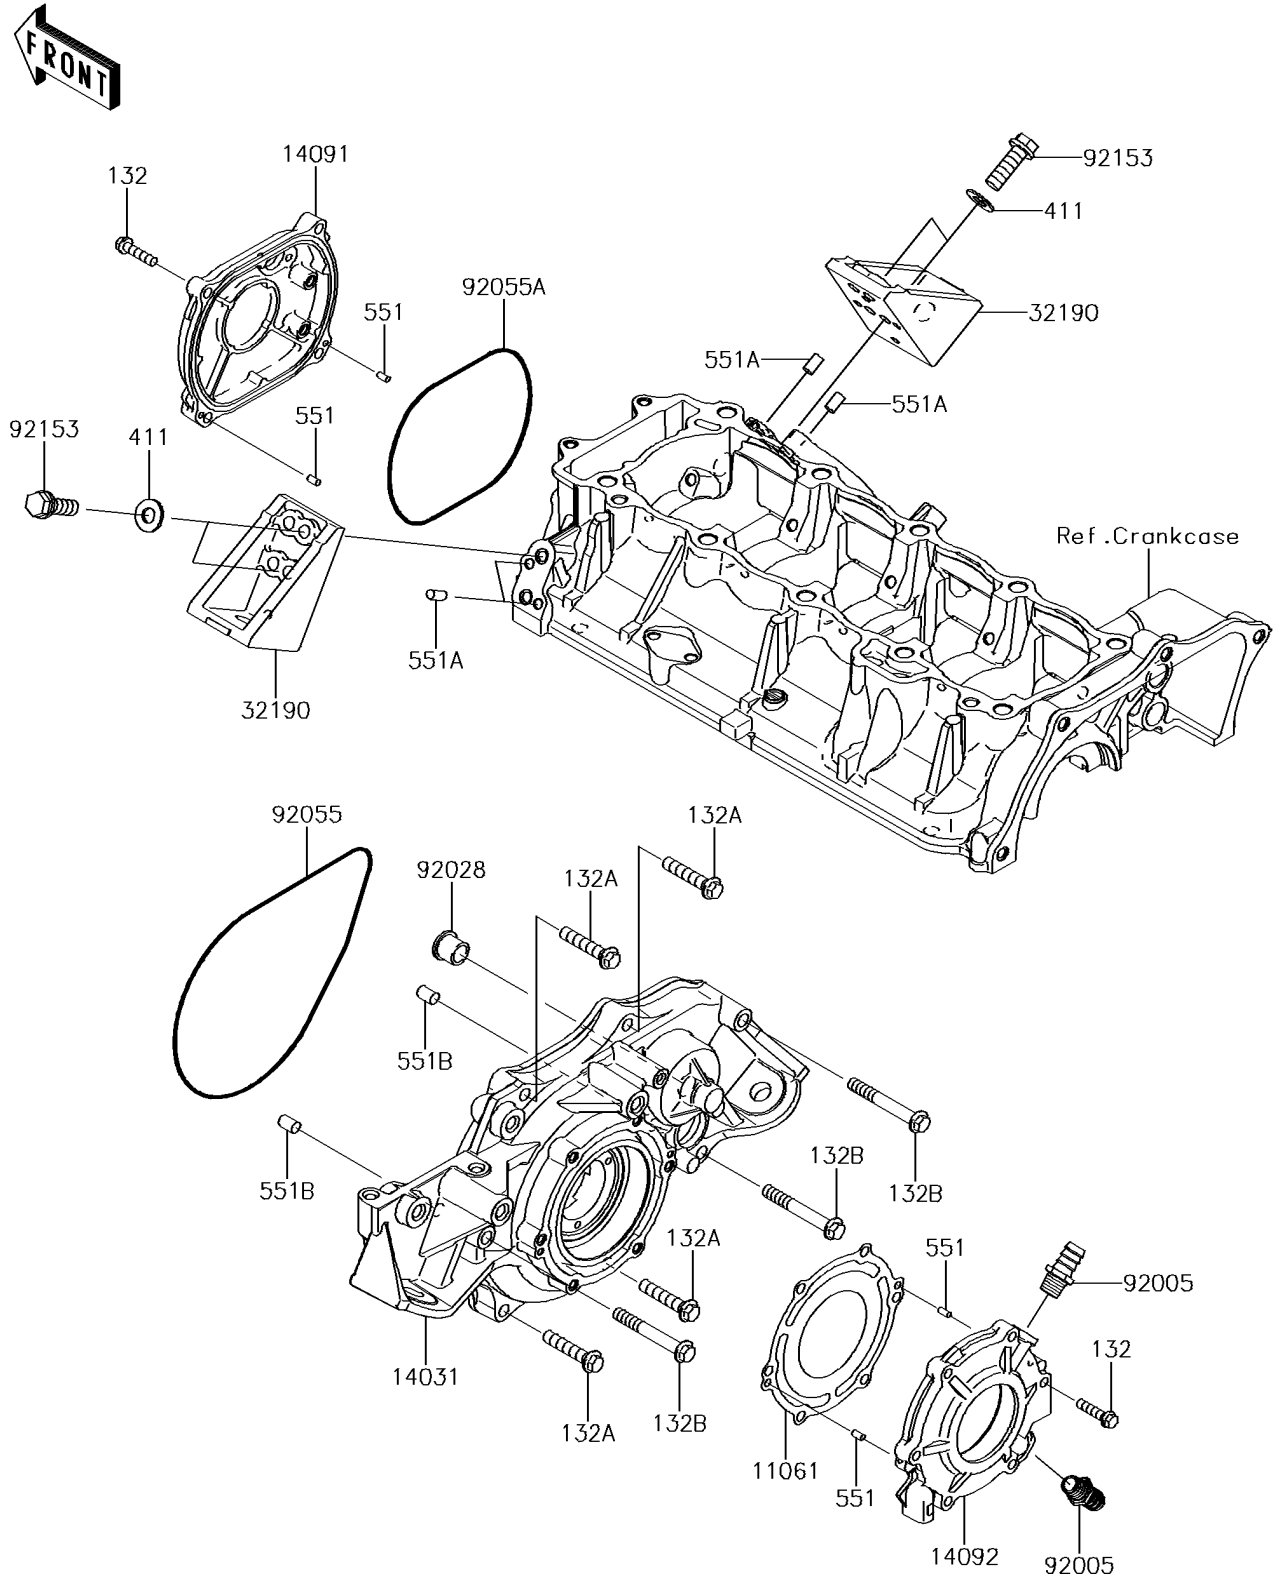

## 2014 Jet Ski® Ultra® 310X PARTS DIAGRAM

Engine Cover(s)

E1431

## 2014 Jet Ski® Ultra® 310X PARTS LIST

Engine Cover(s)

ITEM NAME	PART NUMBER	QUANTITY
GASKET,OUTPUT COVER (Ref # 11061)	11061-0812	1
BOLT-FLANGED-SMALL,6X25 (Ref # 132)	132BD0625	1
BOLT-FLANGED-SMALL,8X40 (Ref # 132A)	132BD0840	1
BOLT-FLANGED-SMALL,8X60 (Ref # 132B)	132BD0860	1
COVER-GENERATOR (Ref # 14031)	14031-3738	1
COVER,PULS (Ref # 14091)	14091-3763	1
COVER,OUTPUT (Ref # 14092)	14092-1048	1
BRACKET-ENGINE (Ref # 32190)	32190-3703	1
WASHER-PLAIN,8MM (Ref # 411)	411S0800	1
PIN-DOWEL (Ref # 551)	551R0408	1
PIN-DOWEL (Ref # 551A)	551R0612	1
PIN-DOWEL (Ref # 551B)	551R0812	1
FITTING (Ref # 92005)	92005-3714	1
BUSHING (Ref # 92028)	92028-3718	1
RING-O,196X3 (Ref # 92055)	92055-3761	1
RING-O,120X3 (Ref # 92055A)	92055-3762	1
BOLT,FLANGED,8X30 (Ref # 92153)	92153-3722	1