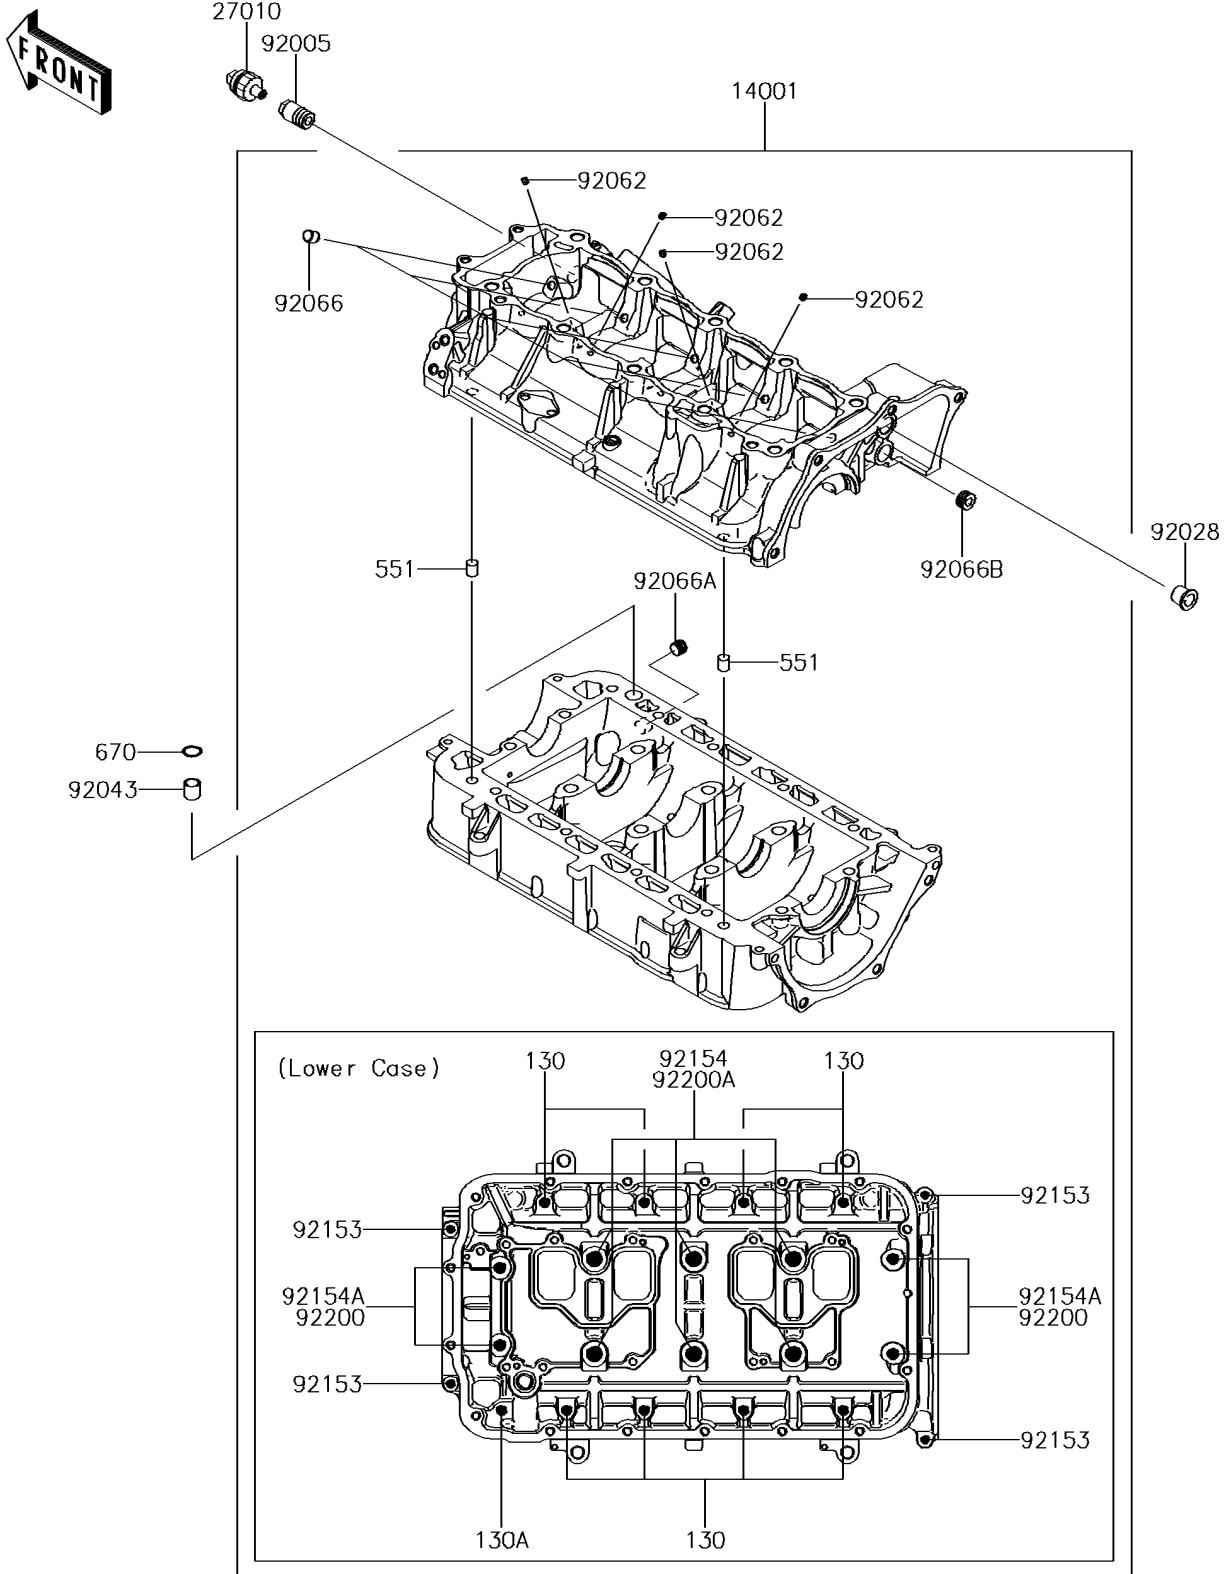

## 2014 Jet Ski® Ultra® 310X PARTS DIAGRAM

Crankcase

E1411

## 2014 Jet Ski® Ultra® 310X PARTS LIST

Crankcase

ITEM NAME	PART NUMBER	QUANTITY
BOLT-FLANGED,8X45 (Ref # 130)	130CD0845	1
BOLT-FLANGED,8X55 (Ref # 130A)	130CD0855	1
SET-CRANKCASE (Ref # 14001)	14001-0614	1
SWITCH,OIL PRESSURE (Ref # 27010)	27010-3786	1
PIN-DOWEL (Ref # 551)	551R1012	1
O RING,14MM (Ref # 670)	670D2014	1
FITTING (Ref # 92005)	92005-0714	1
BUSHING (Ref # 92028)	92028-3718	1
PIN,11.5X14X14 (Ref # 92043)	92043-1279	1
NOZZLE (Ref # 92062)	92062-0029	1
PLUG,OIL LINE,7.2X8 (Ref # 92066)	92066-1012	1
PLUG (Ref # 92066A)	92066-3778	1
PLUG (Ref # 92066B)	92066-3782	1
BOLT,6X30 (Ref # 92153)	92153-3707	1
BOLT (Ref # 92154)	92154-0719	1
BOLT (Ref # 92154A)	92154-0720	1
WASHER (Ref # 92200)	92200-0743	1
WASHER,11.5X20.5X1.6 (Ref # 92200A)	92200-0747	1