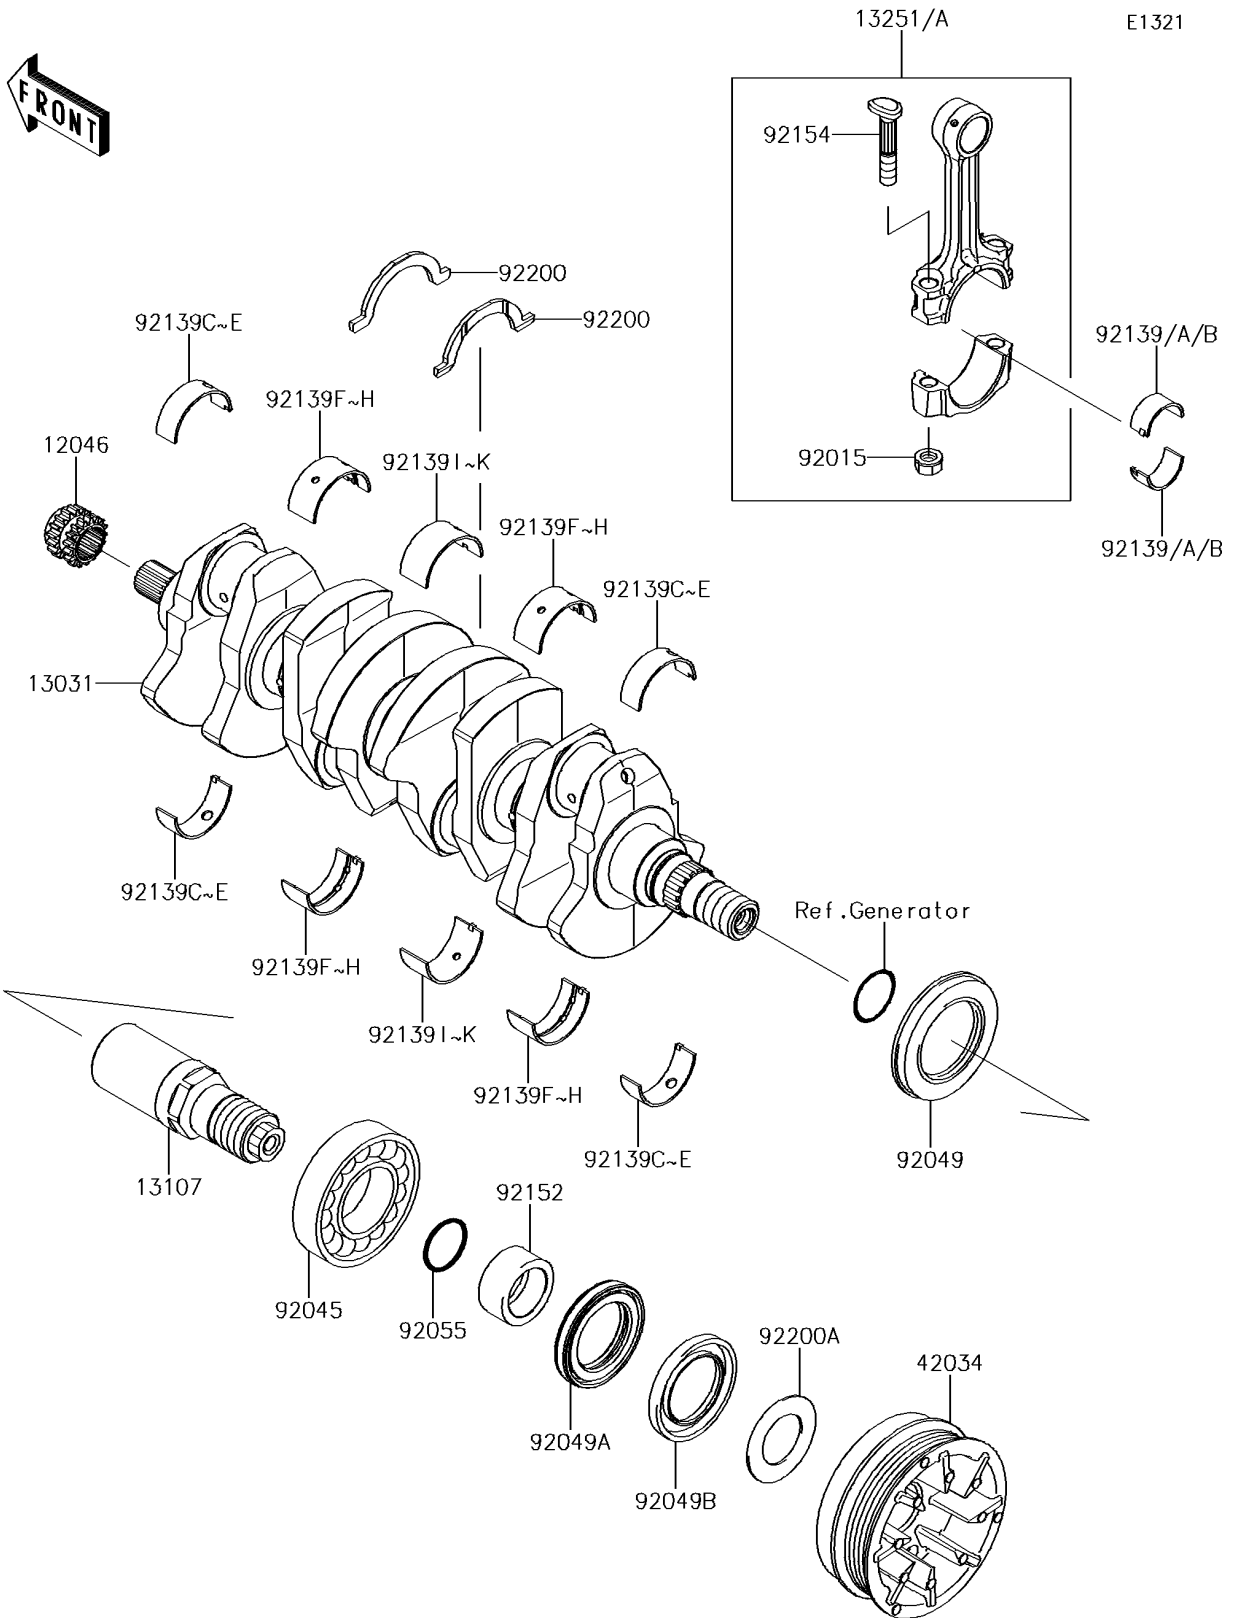

2014 Jet Ski® Ultra® 310X PARTS DIAGRAM

Crankshaft

2014 Jet Ski® Ultra® 310X PARTS LIST

Crankshaft

ITEM NAME	PART NUMBER	QUANTITY
SPROCKET,17T (Ref # 12046)	12046-3711	1
CRANKSHAFT-COMP (Ref # 13031)	13031-3743	1
SHAFT (Ref # 13107)	13107-3810	1
ROD-ASSY-CONNECTING,I (Ref # 13251)	13251-3703-II	1
ROD-ASSY-CONNECTING,J (Ref # 13251A)	13251-3703-JJ	1
COUPLING (Ref # 42034)	42034-3723	1
NUT,CONNECTING ROD (Ref # 92015)	92015-1559	1
BEARING-BALL,6208ZZ AS2S (Ref # 92045)	92045-3739	1
SEAL-OIL,SD347626LHS (Ref # 92049)	92049-3736	1
SEAL-OIL,FPJ740628.5ZS (Ref # 92049A)	92049-3737	1
SEAL-OIL,S40626NS (Ref # 92049B)	92049-3738	1
RING-O,27.7X2.4 (Ref # 92055)	92055-091	1
BUSHING,CONNECTING ROD,GREEN (Ref # 92139)	92139-0722	1
BUSHING,CONNECTING ROD,YELLOW (Ref # 92139A)	92139-0723	1
BUSHING,CONNECTING ROD,PINK (Ref # 92139B)	92139-0724	1
BUSHING,CRANKSHAFT,#1,GREEN (Ref # 92139C)	92139-0725	1
BUSHING,CRANKSHAFT,#1,YEL (Ref # 92139D)	92139-0726	1
BUSHING,CRANKSHAFT,#1,PINK (Ref # 92139E)	92139-0727	1
BUSHING,CRANKSHAFT,#2,GREEN (Ref # 92139F)	92139-0728	1
BUSHING,CRANKSHAFT,#2,YEL (Ref # 92139G)	92139-0729	1
BUSHING,CRANKSHAFT,#2,PINK (Ref # 92139H)	92139-0730	1
BUSHING,CRANKSHAFT,#3,GREEN (Ref # 92139I)	92139-0731	1
BUSHING,CRANKSHAFT,#3,YELLOW (Ref # 92139J)	92139-0732	1
BUSHING,CRANKSHAFT,#3,PINK (Ref # 92139K)	92139-0733	1
COLLAR,30X40X18 (Ref # 92152)	92152-3759	1
BOLT,CONNECTING ROD,9MM (Ref # 92154)	92154-3720	1
WASHER (Ref # 92200)	92200-3789	1
WASHER,30.5X52X1.5 (Ref # 92200A)	92200-3808	1