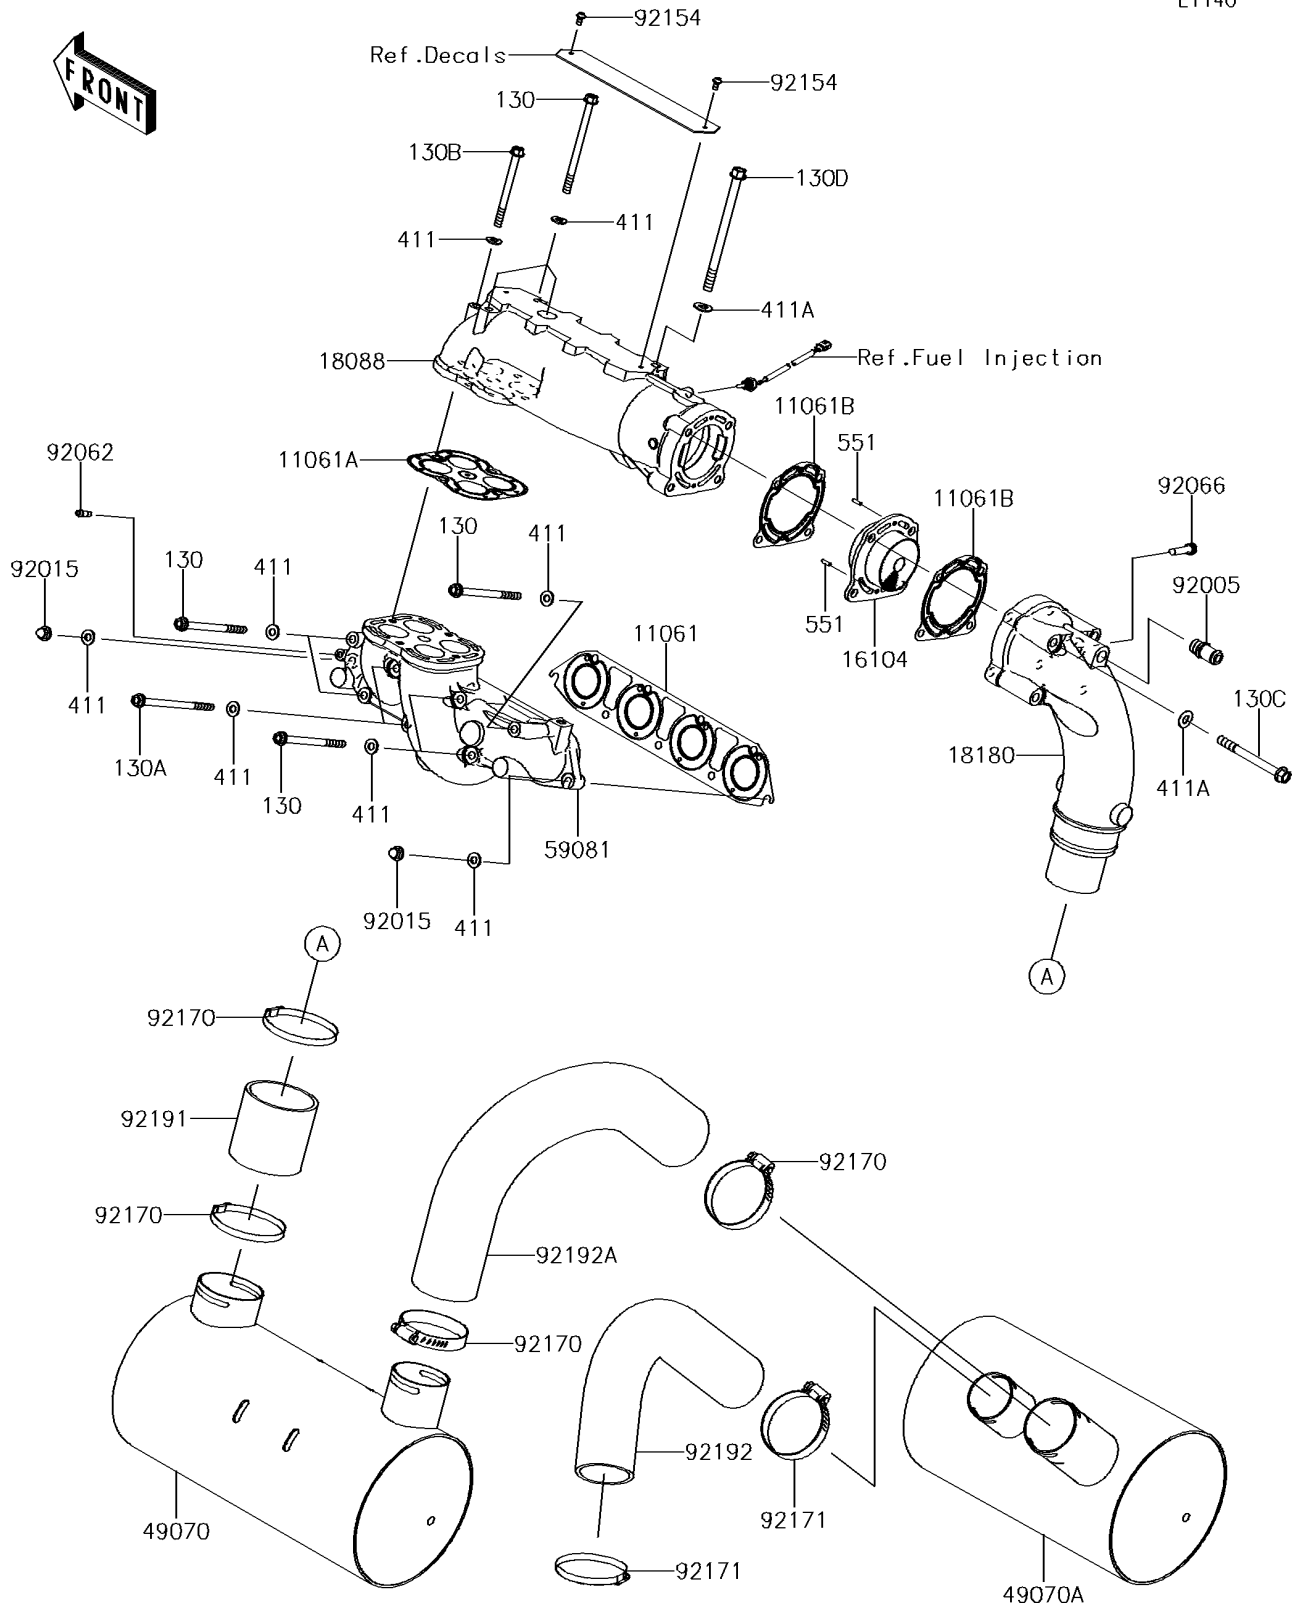

2014 Jet Ski® Ultra® 310X PARTS DIAGRAM

Muffler(s)

E1140

2014 Jet Ski® Ultra® 310X PARTS LIST

Muffler(s)

ITEM NAME	PART NUMBER	QUANTITY
GASKET,MANIFOLD EXHAUST (Ref # 11061)	11061-3742	1
GASKET,PIPE EXHAUST (Ref # 11061A)	11061-3762	1
GASKET,MUFFLER (Ref # 11061B)	11061-3768	1
BOLT-FLANGED,8X120 (Ref # 130)	130CD08120	1
BOLT-FLANGED,8X140 (Ref # 130A)	130CD08140	1
BOLT-FLANGED,8X95 (Ref # 130B)	130CD0895	1
BOLT-FLANGED,10X100 (Ref # 130C)	130CD10100	1
BOLT-FLANGED,10X150 (Ref # 130D)	130CD10150	1
FILTER-COMP,MUFFLER (Ref # 16104)	16104-0012	1
PIPE-EXHAUST (Ref # 18088)	18088-3730	1
BODY-MUFFLER (Ref # 18180)	18180-0825	1
WASHER-PLAIN,8MM (Ref # 411)	411S0800	1
WASHER-PLAIN,10MM (Ref # 411A)	411S1000	1
MUFFLER-COMP,1ST (Ref # 49070)	49070-0749	1
MUFFLER-COMP,2ND (Ref # 49070A)	49070-0750	1
PIN-DOWEL (Ref # 551)	551R0412	1
MANIFOLD-EXHAUST (Ref # 59081)	59081-3744	1
FITTING (Ref # 92005)	92005-0728	1
NUT,CAP,8MM (Ref # 92015)	92015-1371	1
NOZZLE (Ref # 92062)	92062-0562	1
PLUG,FILTER STOPPER (Ref # 92066)	92066-0764	1
BOLT,SOCKET,5X10 (Ref # 92154)	92154-0211	1
CLAMP (Ref # 92170)	92170-3764	1
CLAMP (Ref # 92171)	92171-3715	1
TUBE,PIPE EX-MUFFLER (Ref # 92191)	92191-3986	1
TUBE,2ND-TAIL PIPE (Ref # 92192)	92192-3762	1
TUBE,1ST-2ND (Ref # 92192A)	92192-3860	1