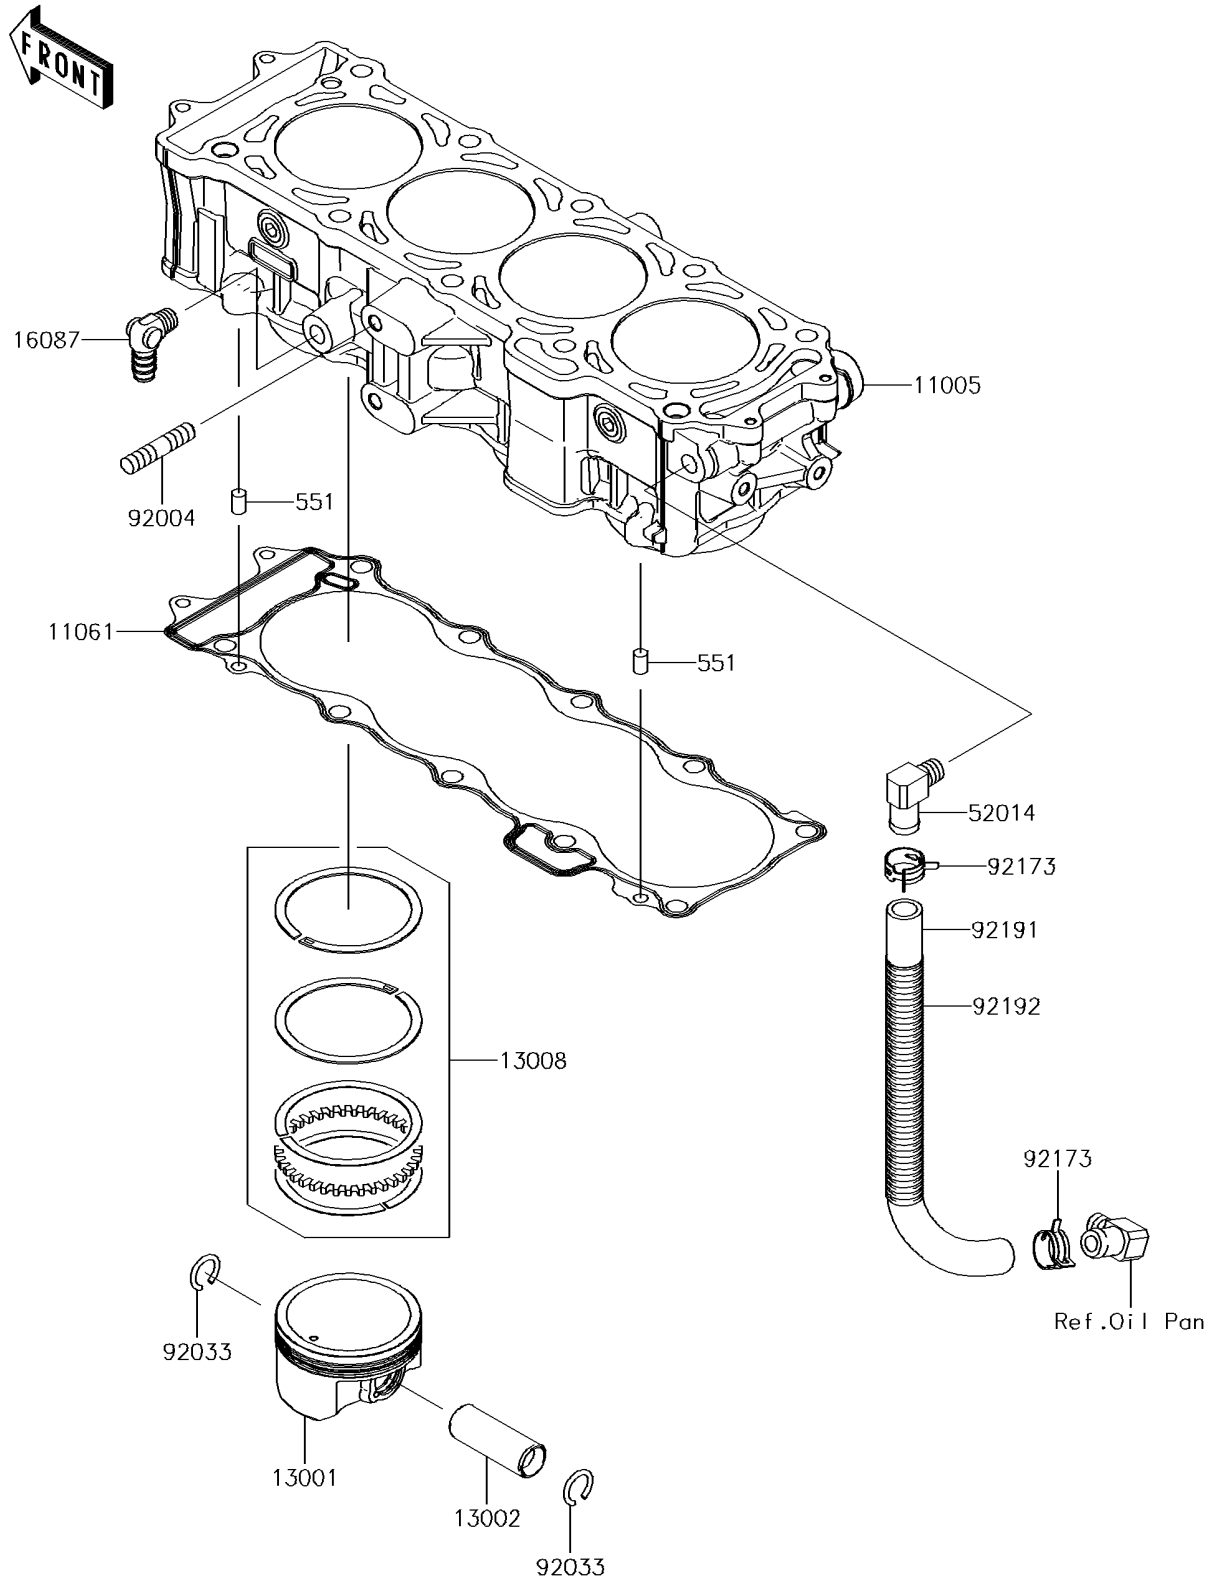

2014 Jet Ski® Ultra® 310X PARTS DIAGRAM

Cylinder/Piston(s)

E1120

2014 Jet Ski® Ultra® 310X PARTS LIST

Cylinder/Piston(s)

ITEM NAME	PART NUMBER	QUANTITY
CYLINDER-ENGINE (Ref # 11005)	11005-0630	1
GASKET,CYLINDER BASE (Ref # 11061)	11061-3770	1
PISTON-ENGINE (Ref # 13001)	13001-0787	1
PIN-PISTON (Ref # 13002)	13002-1131	1
RING-SET-PISTON (Ref # 13008)	13008-0564	1
VALVE-CHECK (Ref # 16087)	16087-3714	1
ELBOW (Ref # 52014)	52014-3717	1
PIN-DOWEL (Ref # 551)	551R0812	1
STUD,10X32 (Ref # 92004)	92004-3759	1
RING-SNAP (Ref # 92033)	92033-1188	1
CLAMP (Ref # 92173)	92173-1039	1
TUBE,BREATHER (Ref # 92191)	92191-3983	1
TUBE,CORRUGATED,L=265 (Ref # 92192)	92192-1083	1