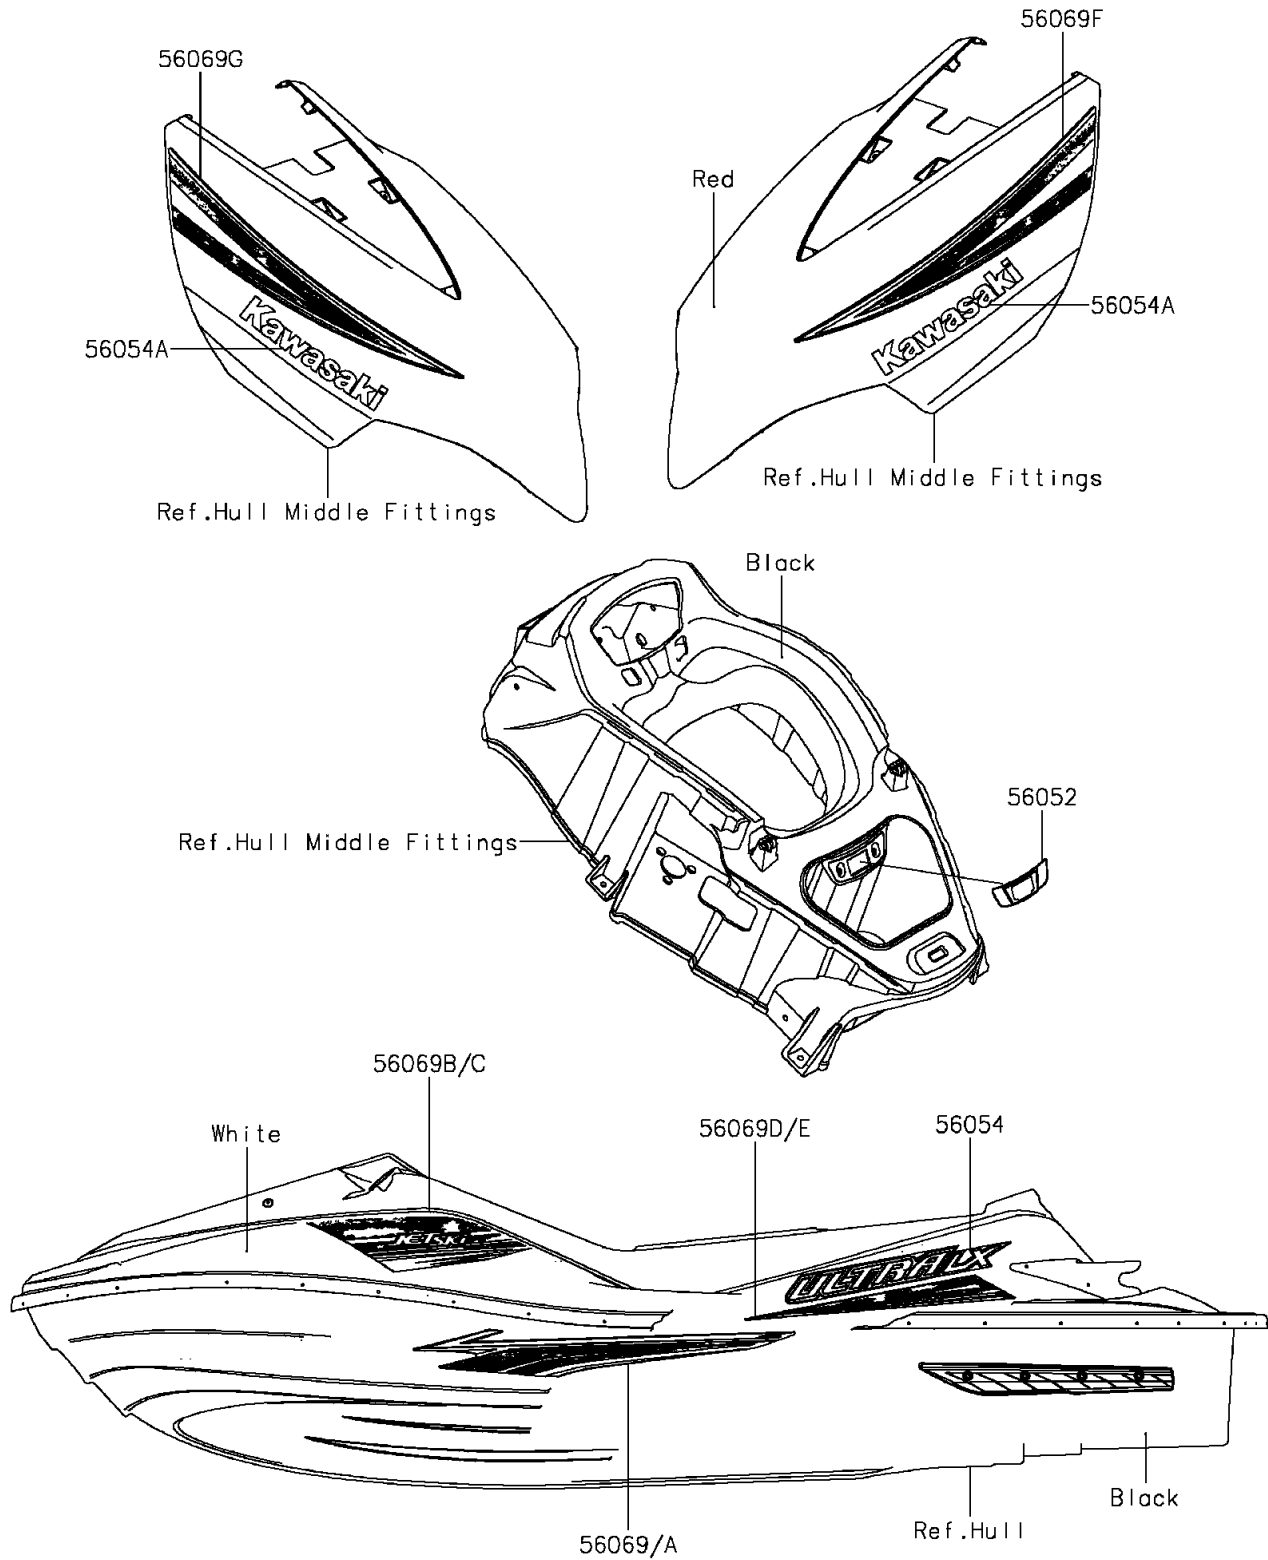

2012 JET SKI® Ultra® LX PARTS DIAGRAM

Decals(White)(KCF)

F3880

2012 JET SKI® Ultra® LX PARTS LIST

Decals(White)(KCF)

ITEM NAME	PART NUMBER	QUANTITY
MARK,IMMOBILIZER (Ref # 56052)	56052-3878	1
MARK,DECK,ULTRA LX (Ref # 56054)	56054-0853	1
MARK,DECK,KAWASAKI (Ref # 56054A)	56054-0855	1
PATTERN,HULL,LH (Ref # 56069)	56069-1683	1
PATTERN,HULL,RH (Ref # 56069A)	56069-1684	1
PATTERN,DECK,FR,LH (Ref # 56069B)	56069-1685	1
PATTERN,DECK,FR,RH (Ref # 56069C)	56069-1686	1
PATTERN,DECK,RR,LH (Ref # 56069D)	56069-1687	1
PATTERN,DECK,RR,RH (Ref # 56069E)	56069-1688	1
PATTERN,HATCH COVER,LH (Ref # 56069F)	56069-1689	1
PATTERN,HATCH COVER,RH (Ref # 56069G)	56069-1690	1