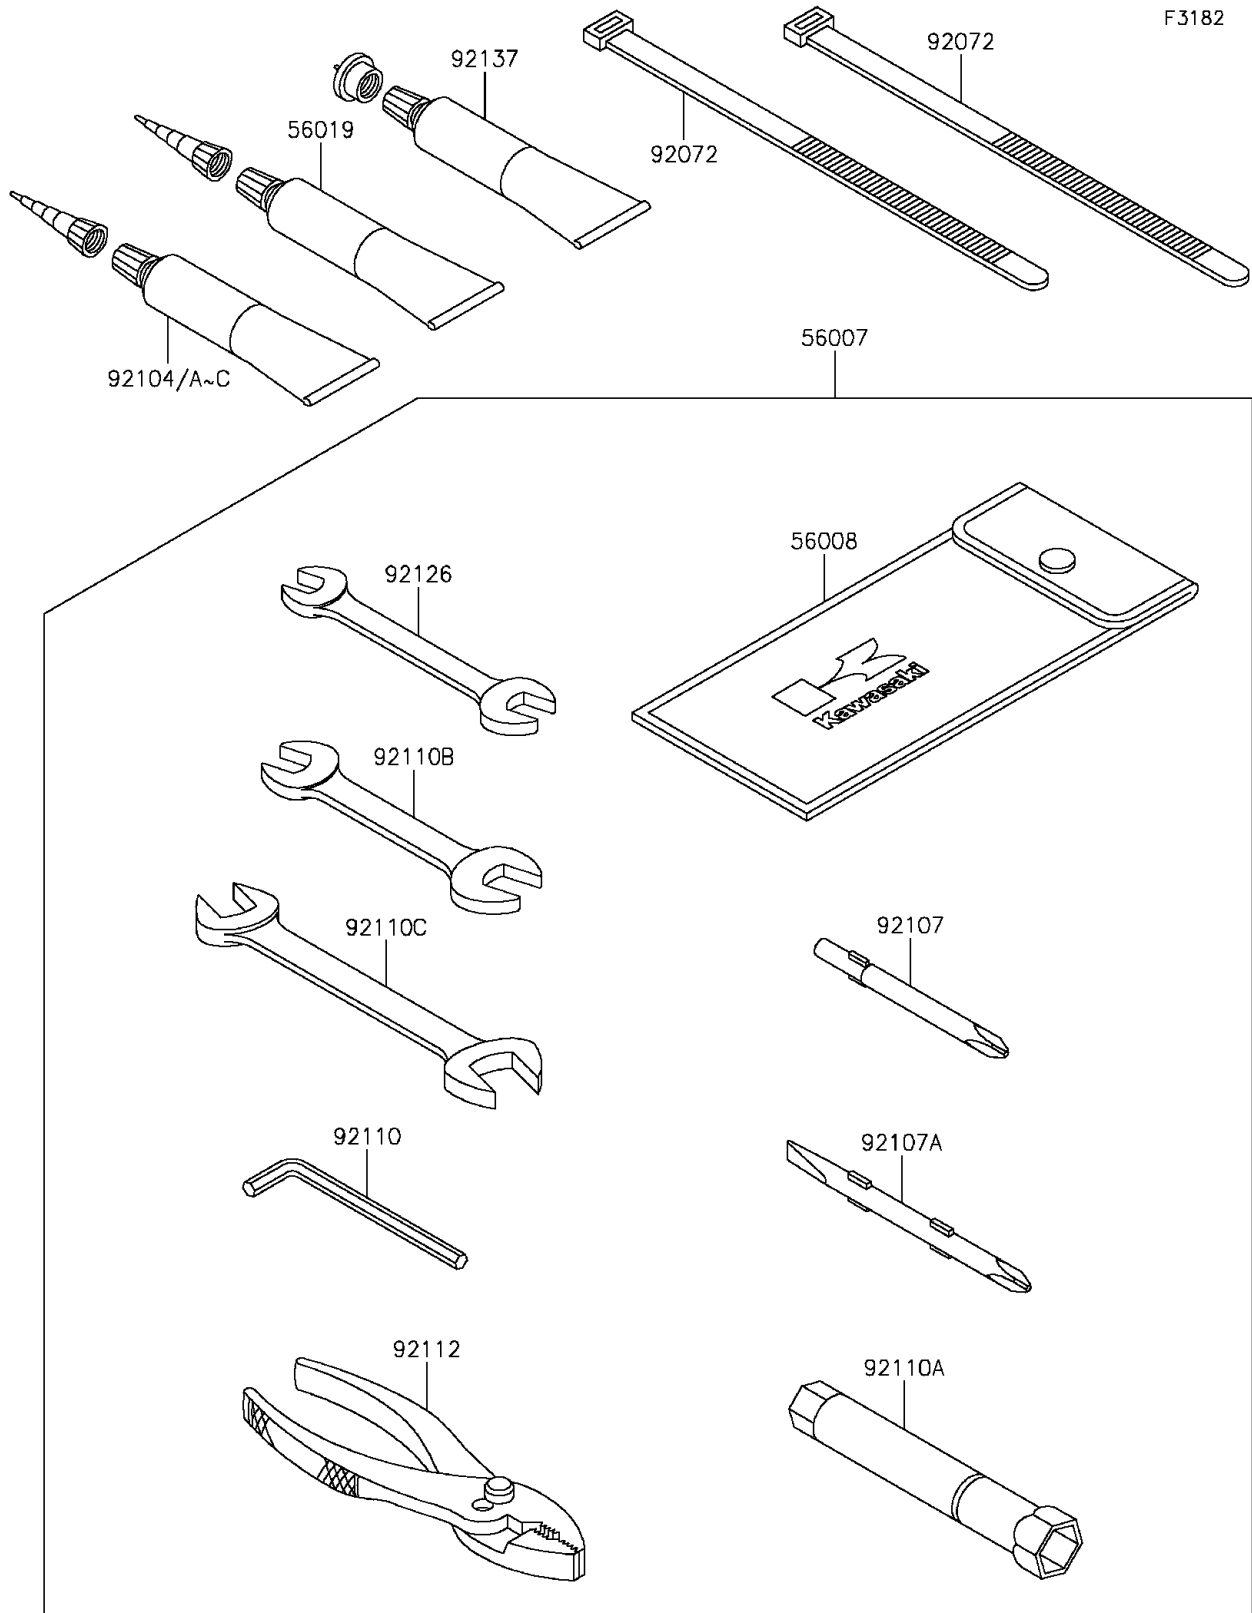

2012 JET SKI® Ultra® LX PARTS DIAGRAM

Owner's Tools

2012 JET SKI® Ultra® LX PARTS LIST

Owner's Tools

ITEM NAME	PART NUMBER	QUANTITY
TOOL-KIT (Ref # 56007)	56007-3716	1
BAG,TOOL (Ref # 56008)	56008-3704	1
GASKET-LIQUID,TB1211,WHITE (Ref # 56019)	56019-120	1
BAND,L=250 (Ref # 92072)	92072-1237	1
GASKET-LIQUID,TB1211F,CLEAR (Ref # 92104)	92104-0004	1
GASKET-LIQUID,TB1215B,BLACK (Ref # 92104A)	92104-1062	1
GASKET-LIQUID,TB1215,GRAY (Ref # 92104B)	92104-1065	1
GASKET-LIQUID,TB1521,BROWN (Ref # 92104C)	92104-3701	1
TOOL-DRIVER,#3PHILLIPS (Ref # 92107)	92107-005	1
TOOL-DRIVER,#2PHILLIPS&SLOT (Ref # 92107A)	92107-1051	1
TOOL-WRENCH,ALLEN,5MM (Ref # 92110)	92110-1015	1
TOOL-WRENCH,BOX,16MM (Ref # 92110A)	92110-1145	1
TOOL-WRENCH,OPEN END,10X12 (Ref # 92110B)	92110-1152	1
TOOL-WRENCH,OPEN END,14X17 (Ref # 92110C)	92110-1153	1
TOOL-PLIERS (Ref # 92112)	92112-1001	1
TOOL-WRENCH,OPEN END,8X10 (Ref # 92126)	92126-004	1
GREASE (Ref # 92137)	92137-1002	1