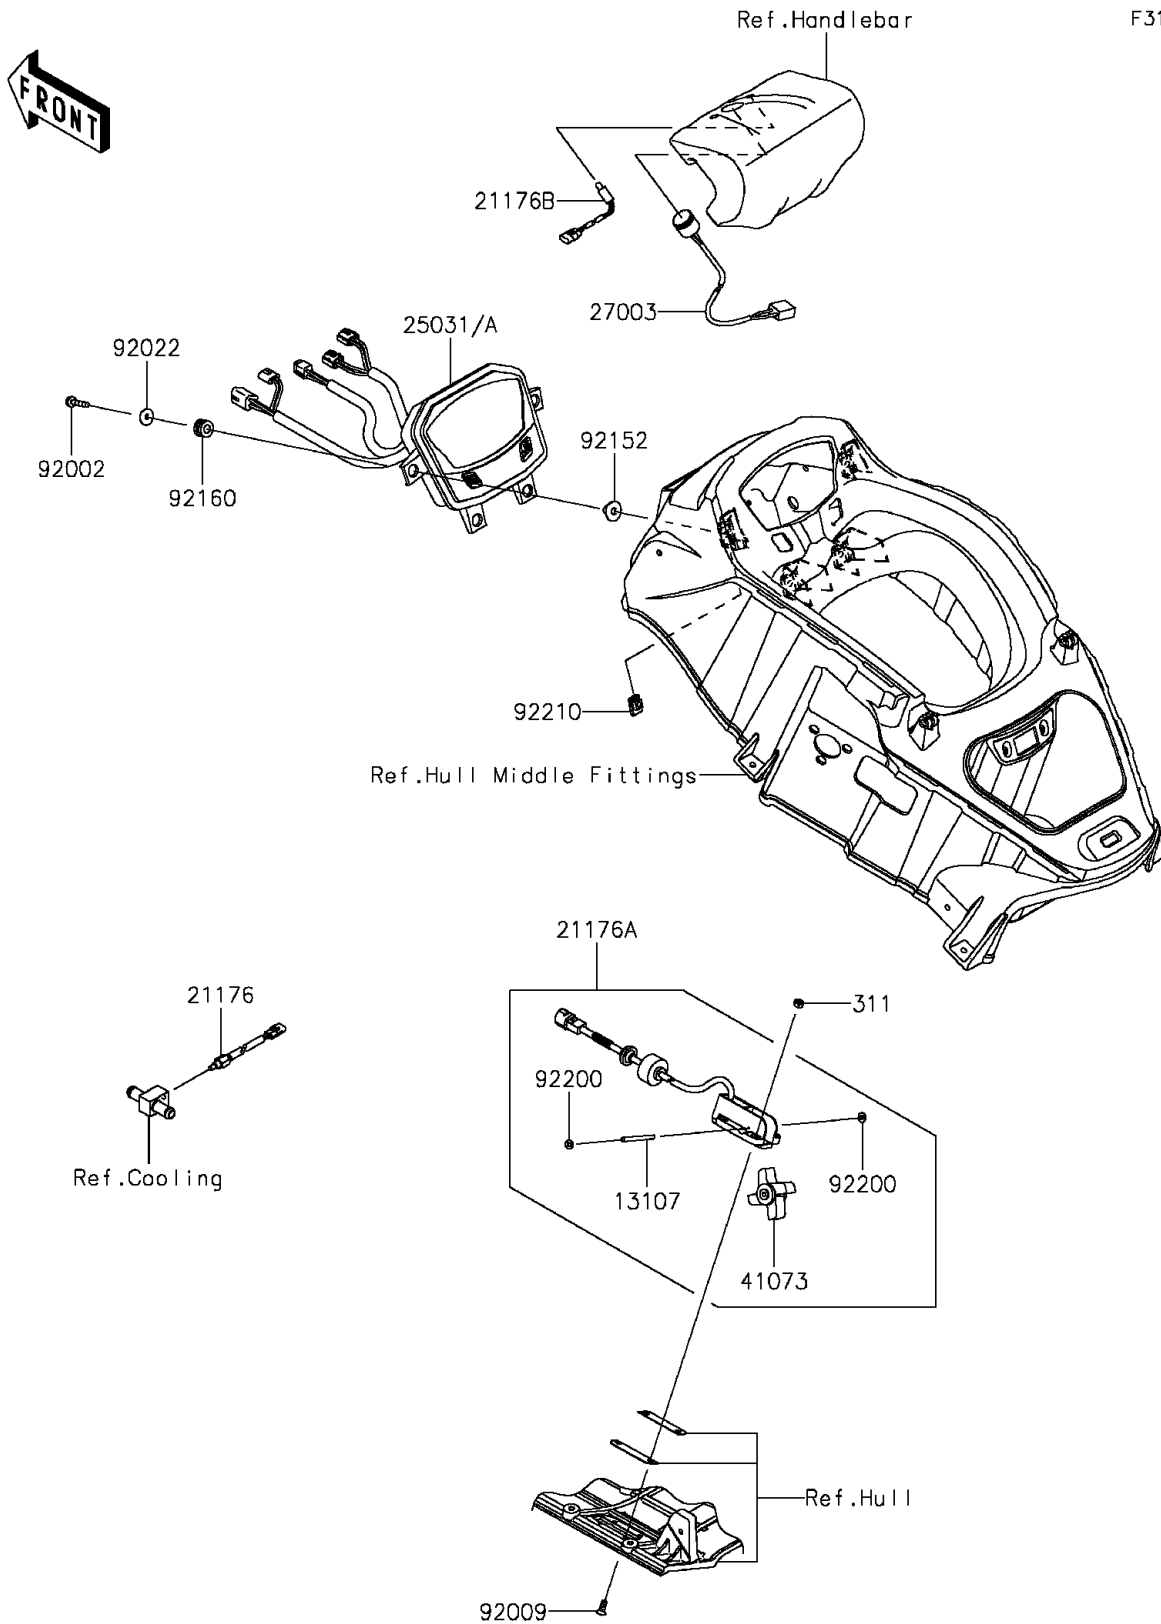

2012 JET SKI® Ultra® LX PARTS DIAGRAM

Meters

F3179

2012 JET SKI® Ultra® LX PARTS LIST

Meters

ITEM NAME	PART NUMBER	QUANTITY
SHAFT (Ref # 13107)	13107-3807	1
SENSOR,TEMP (Ref # 21176)	21176-0072	1
SENSOR,SPEED (Ref # 21176A)	21176-3775	1
SENSOR,AIR TEMP (Ref # 21176B)	21176-3778	1
METER-ASSY (Ref # 25031)	25031-0408	1
HORN (Ref # 27003)	27003-3706	1
NUT-HEX,6MM (Ref # 311)	311R0600	1
WHEEL-ASSY,PADDLE (Ref # 41073)	41073-3701	1
BOLT,6X25 (Ref # 92002)	92002-3714	1
SCREW,6X16 (Ref # 92009)	92009-3703	1
WASHER,6.5X20X1.5 (Ref # 92022)	92022-3710	1
COLLAR (Ref # 92152)	92152-3755	1
DAMPER,10X20X12 (Ref # 92160)	92160-1167	1
WASHER (Ref # 92200)	92200-3805	1
NUT,6MM (Ref # 92210)	92210-3768	1