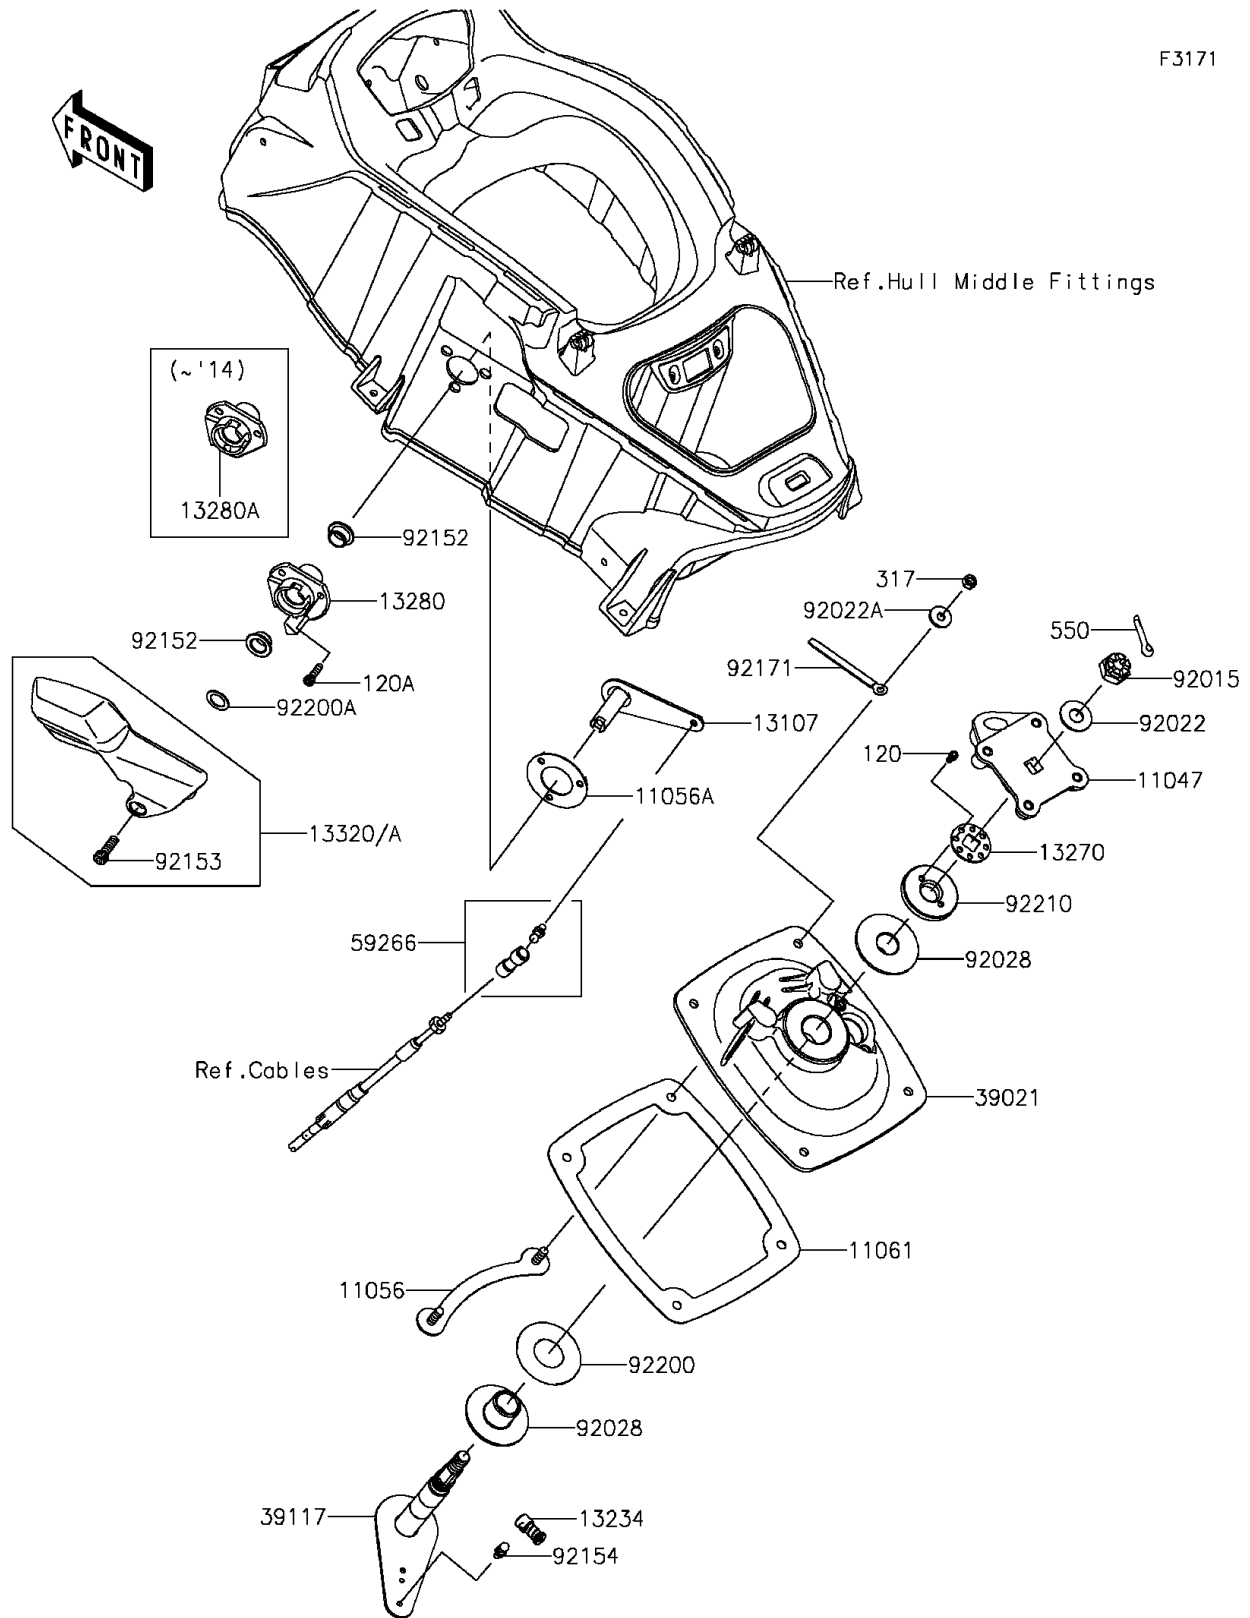

## 2012 JET SKI® Ultra® LX PARTS DIAGRAM

Handle Pole

F3171

## 2012 JET SKI® Ultra® LX PARTS LIST

Handle Pole

ITEM NAME	PART NUMBER	QUANTITY
BRACKET,HANDLE HOLDER (Ref # 11047)	11047-3759	1
BRACKET,HANDLE POLE BRACKET (Ref # 11056)	11056-3712	1
BRACKET (Ref # 11056A)	11056-3713	1
GASKET,HANDLE POLE BRACKET (Ref # 11061)	11061-3739	1
BOLT-SOCKET,5X10 (Ref # 120)	120R0510	1
BOLT-SOCKET,6X20 (Ref # 120A)	120R0620	1
SHAFT (Ref # 13107)	13107-3799	1
SHAFT-COMP (Ref # 13234)	13234-3713	1
PLATE,STEERING NUT (Ref # 13270)	13270-3808	1
HOLDER (Ref # 13280A)	13280-3752	1
LEVER-ASSY,REVERSE (Ref # 13320A)	13320-3720	1
NUT-HEX-SMALL,8MM (Ref # 317)	317R0800	1
BRACKET-HANDLE POLE (Ref # 39021)	39021-3716	1
SHAFT-STRG (Ref # 39117)	39117-3715	1
PIN-COTTER,3X35 (Ref # 550)	550S3035	1
JOINT-BALL (Ref # 59266)	59266-3710	1
NUT,CASTLE,14MM (Ref # 92015)	92015-3805	1
WASHER,15X34X2.0 (Ref # 92022)	92022-3738	1
WASHER,8.4X23X2.5 (Ref # 92022A)	92022-3744	1
BUSHING,STEERING (Ref # 92028)	92028-3748	1
COLLAR (Ref # 92152)	92152-3748	1
BOLT,SOCKET,8X25 (Ref # 92153)	92153-3739	1
BOLT,BALL,6MM (Ref # 92154)	92154-3710	1
CLAMP,L=150 (Ref # 92171)	92171-3717	1
WASHER,32.5X70X2 (Ref # 92200)	92200-3718	1
WASHER,16.5X25X1 (Ref # 92200A)	92200-3800	1
NUT,STEERING SHAFT,22MM (Ref # 92210)	92210-3800	1