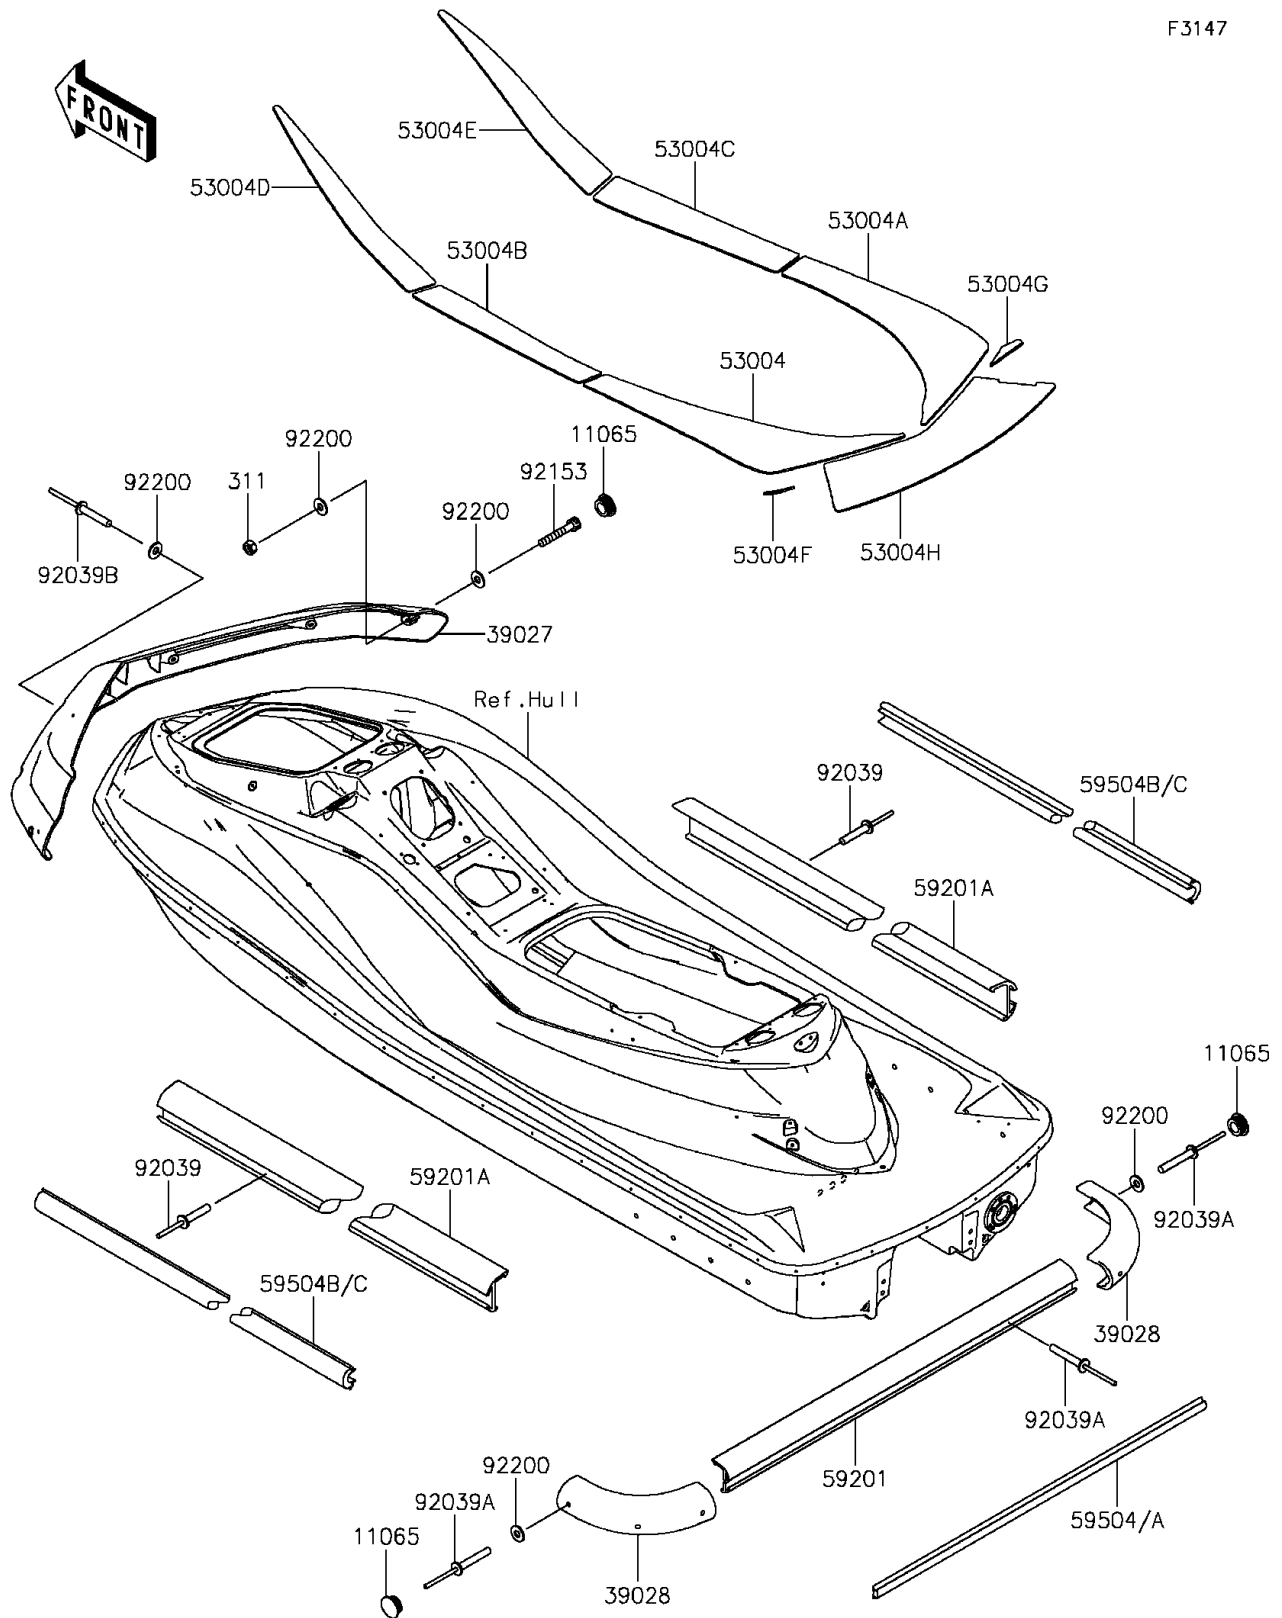

2012 JET SKI® Ultra® LX PARTS DIAGRAM

Pads

F3147

2012 JET SKI® Ultra® LX PARTS LIST

Pads

| ITEM NAME | PART NUMBER | QUANTITY |
|--|---------------|----------|
| CAP,F.BLACK (Ref # 11065) | 11065-3707-6Z | 1 |
| NUT-HEX,5MM (Ref # 311) | 311R0500 | 1 |
| BUMPER-FRONT,F.BLACK (Ref # 39027) | 39027-3747-6Z | 1 |
| BUMPER-REAR,CORNER,F.BLACK (Ref # 39028) | 39028-3752-6Z | 1 |
| MAT,FLOOR,MIDDLE,LH (Ref # 53004) | 53004-3909 | 1 |
| MAT,FLOOR,MIDDLE,RH (Ref # 53004A) | 53004-3910 | 1 |
| MAT,FLOOR,FR,LH (Ref # 53004B) | 53004-3911 | 1 |
| MAT,FLOOR,FR,RH (Ref # 53004C) | 53004-3912 | 1 |
| MAT,FR,LH (Ref # 53004D) | 53004-3913 | 1 |
| MAT,FR,RH (Ref # 53004E) | 53004-3914 | 1 |
| MAT,RR,LH (Ref # 53004F) | 53004-3915 | 1 |
| MAT,RR,RH (Ref # 53004G) | 53004-3916 | 1 |
| MAT,FLOOR,RR (Ref # 53004H) | 53004-3936 | 1 |
| BUMPER,RR,F.BLACK (Ref # 59201) | 59201-3788-6Z | 1 |
| BUMPER,SIDE,F.BLACK (Ref # 59201A) | 59201-3791-6Z | 1 |
| INSERT-BOAT FENDER,RR,F.BLACK (Ref # 59504A) | 59504-3732-6Z | 1 |
| INSERT-BOAT FENDER,SIDE,F.BLK (Ref # 59504C) | 59504-3733-6Z | 1 |
| RIVET (Ref # 92039) | 92039-3771 | 1 |
| RIVET (Ref # 92039A) | 92039-3773 | 1 |
| RIVET (Ref # 92039B) | 92039-3794 | 1 |
| BOLT,SOCKET,5X30 (Ref # 92153) | 92153-3742 | 1 |
| WASHER,5X12X1 (Ref # 92200) | 92200-3796 | 1 |