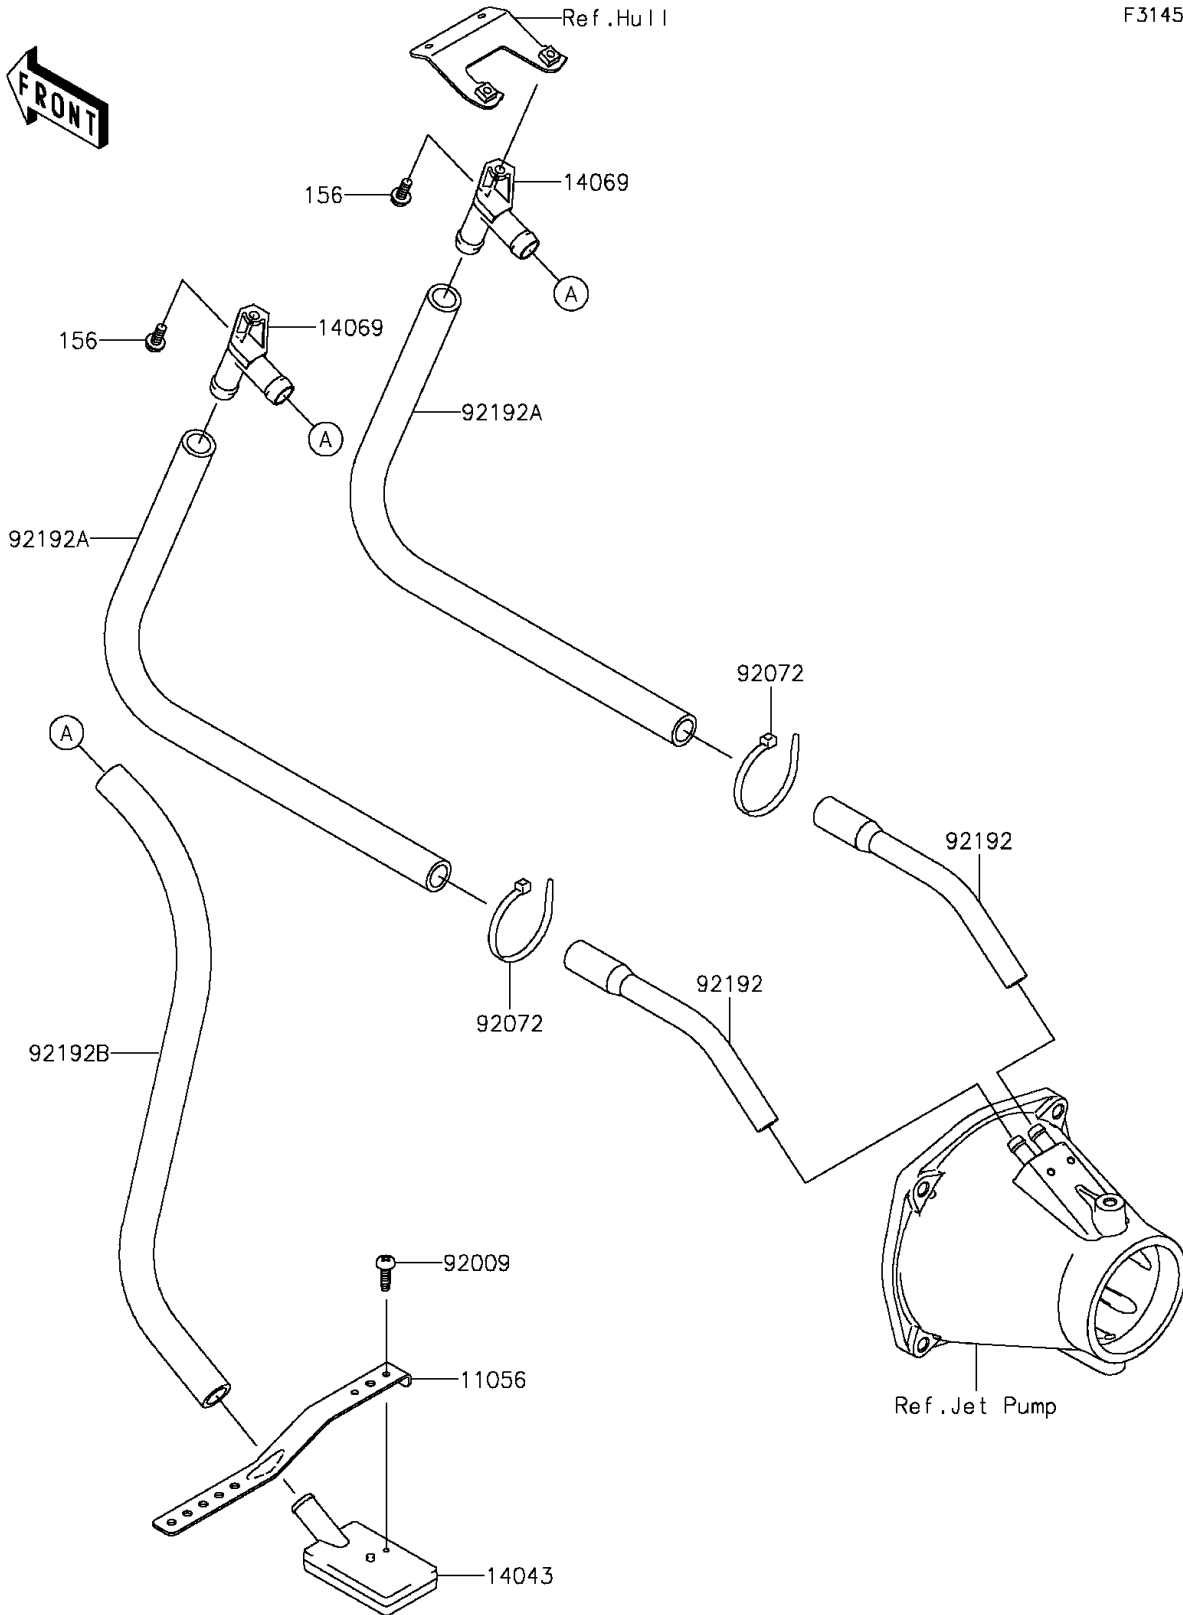

2012 JET SKI® Ultra® LX PARTS DIAGRAM

Bilge System

F3145

2012 JET SKI® Ultra® LX PARTS LIST

Bilge System

ITEM NAME	PART NUMBER	QUANTITY
BRACKET,LH&RH (Ref # 11056)	11056-3721	1
FILTER (Ref # 14043)	14043-3711	1
BREATHER (Ref # 14069)	14069-3708	1
BOLT-WP,6X16 (Ref # 156)	156R0616	1
SCREW,TAPPING,4X14 (Ref # 92009)	92009-3762	1
BAND,L=188.85 (Ref # 92072)	92072-0105	1
TUBE,HULL-NOZZLE (Ref # 92192)	92192-3753	1
TUBE,BREATHER-HULL (Ref # 92192A)	92192-3754	1
TUBE,FILTER-BREATHER (Ref # 92192B)	92192-3755	1