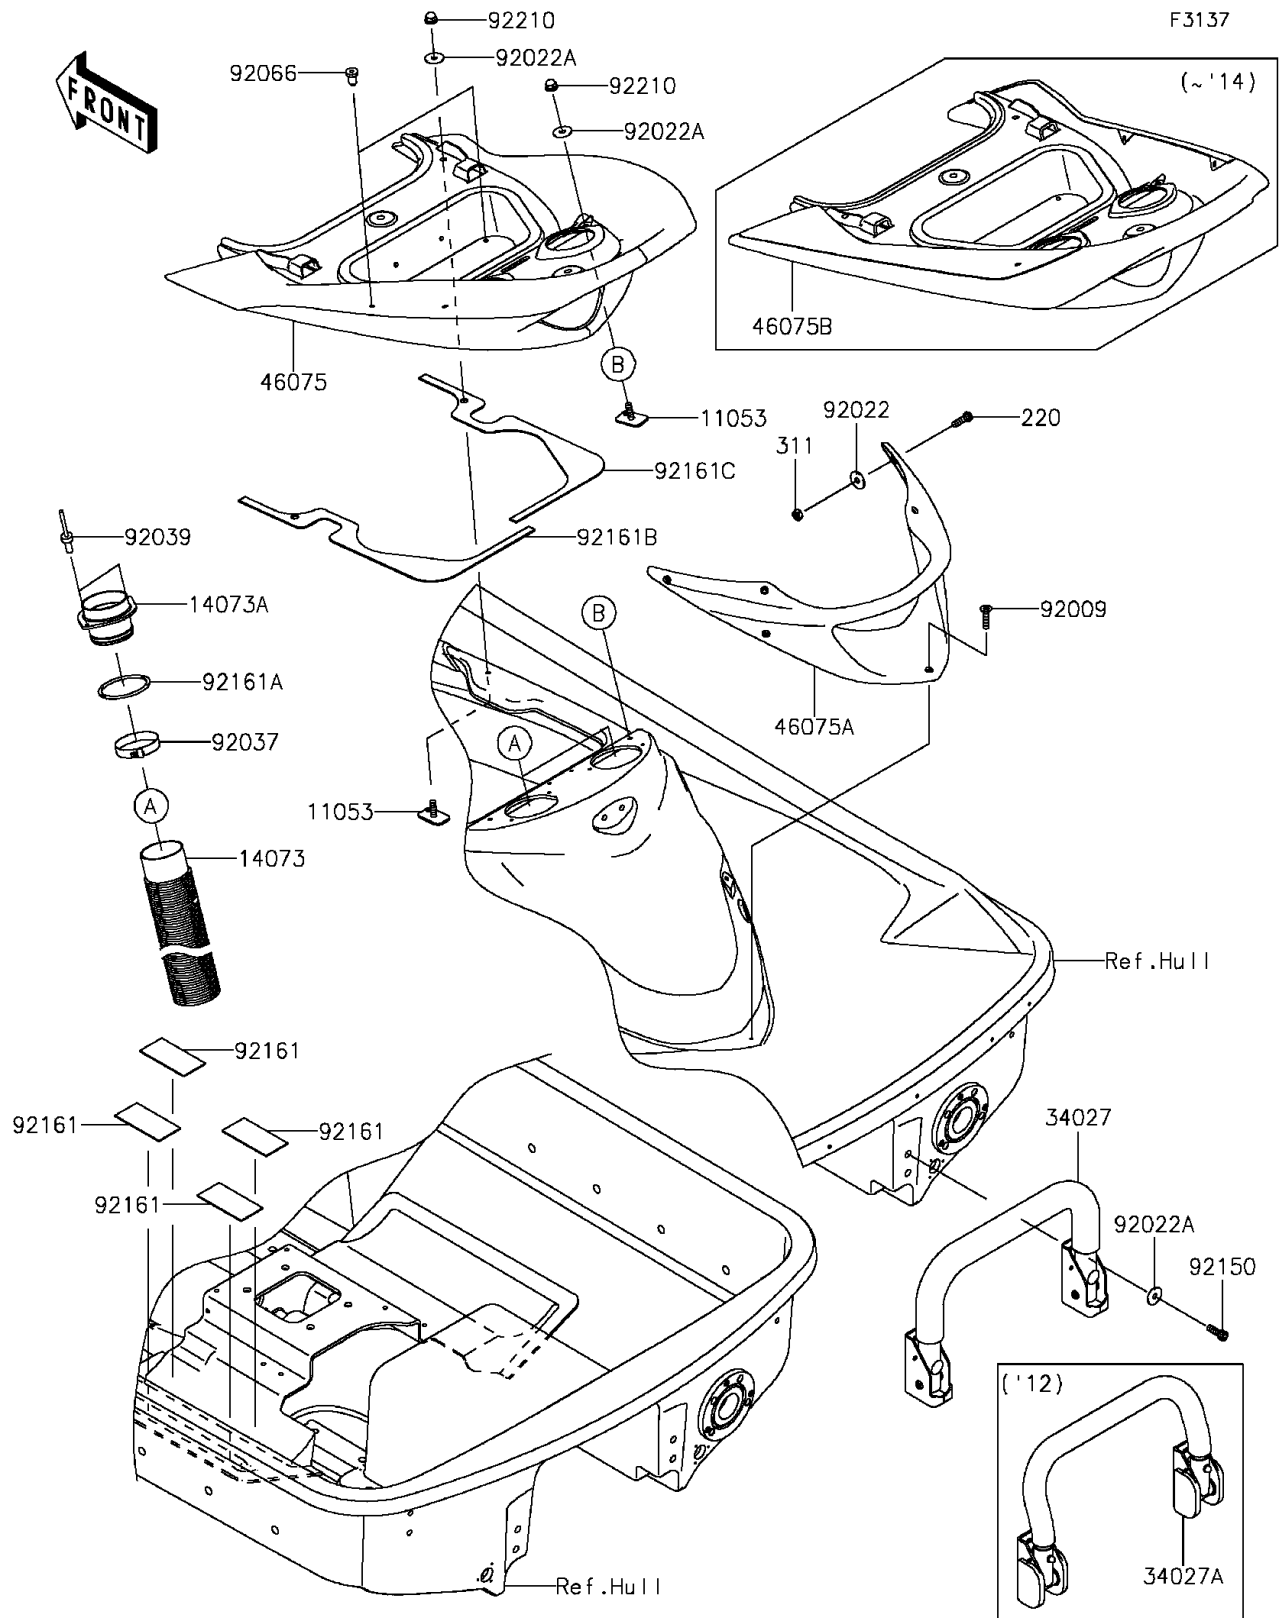

## 2012 JET SKI® Ultra® LX PARTS DIAGRAM

Hull Rear Fittings

## 2012 JET SKI® Ultra® LX PARTS LIST

Hull Rear Fittings

ITEM NAME	PART NUMBER	QUANTITY
BRACKET (Ref # 11053)	11053-3776	1
DUCT,L=800 (Ref # 14073)	14073-3804	1
DUCT (Ref # 14073A)	14073-3805	1
SCREW-PAN-CROS,6X20 (Ref # 220)	220R0620	1
NUT-HEX,6MM (Ref # 311)	311AA0600	1
STEP-ASSY (Ref # 34027A)	34027-3710	1
GRIP,HANDLE (Ref # 46075A)	46075-3765	1
GRIP,RR,UPP,EBONY (Ref # 46075B)	46075-3766-H8	1
SCREW,TAPPING,6X20 (Ref # 92009)	92009-3842	1
WASHER,6.5X20X1.6 (Ref # 92022)	92022-1557	1
WASHER,6.5X20X1.5 (Ref # 92022A)	92022-3710	1
CLAMP (Ref # 92037)	92037-3738	1
RIVET (Ref # 92039)	92039-3775	1
PLUG (Ref # 92066)	92066-3773	1
BOLT,SOCKET,6X18 (Ref # 92150)	92150-3775	1
DAMPER (Ref # 92161)	92161-3728	1
DAMPER (Ref # 92161A)	92161-3769	1
DAMPER (Ref # 92161B)	92161-3781	1
DAMPER (Ref # 92161C)	92161-3782	1
NUT,CAP,6MM (Ref # 92210)	92210-3785	1