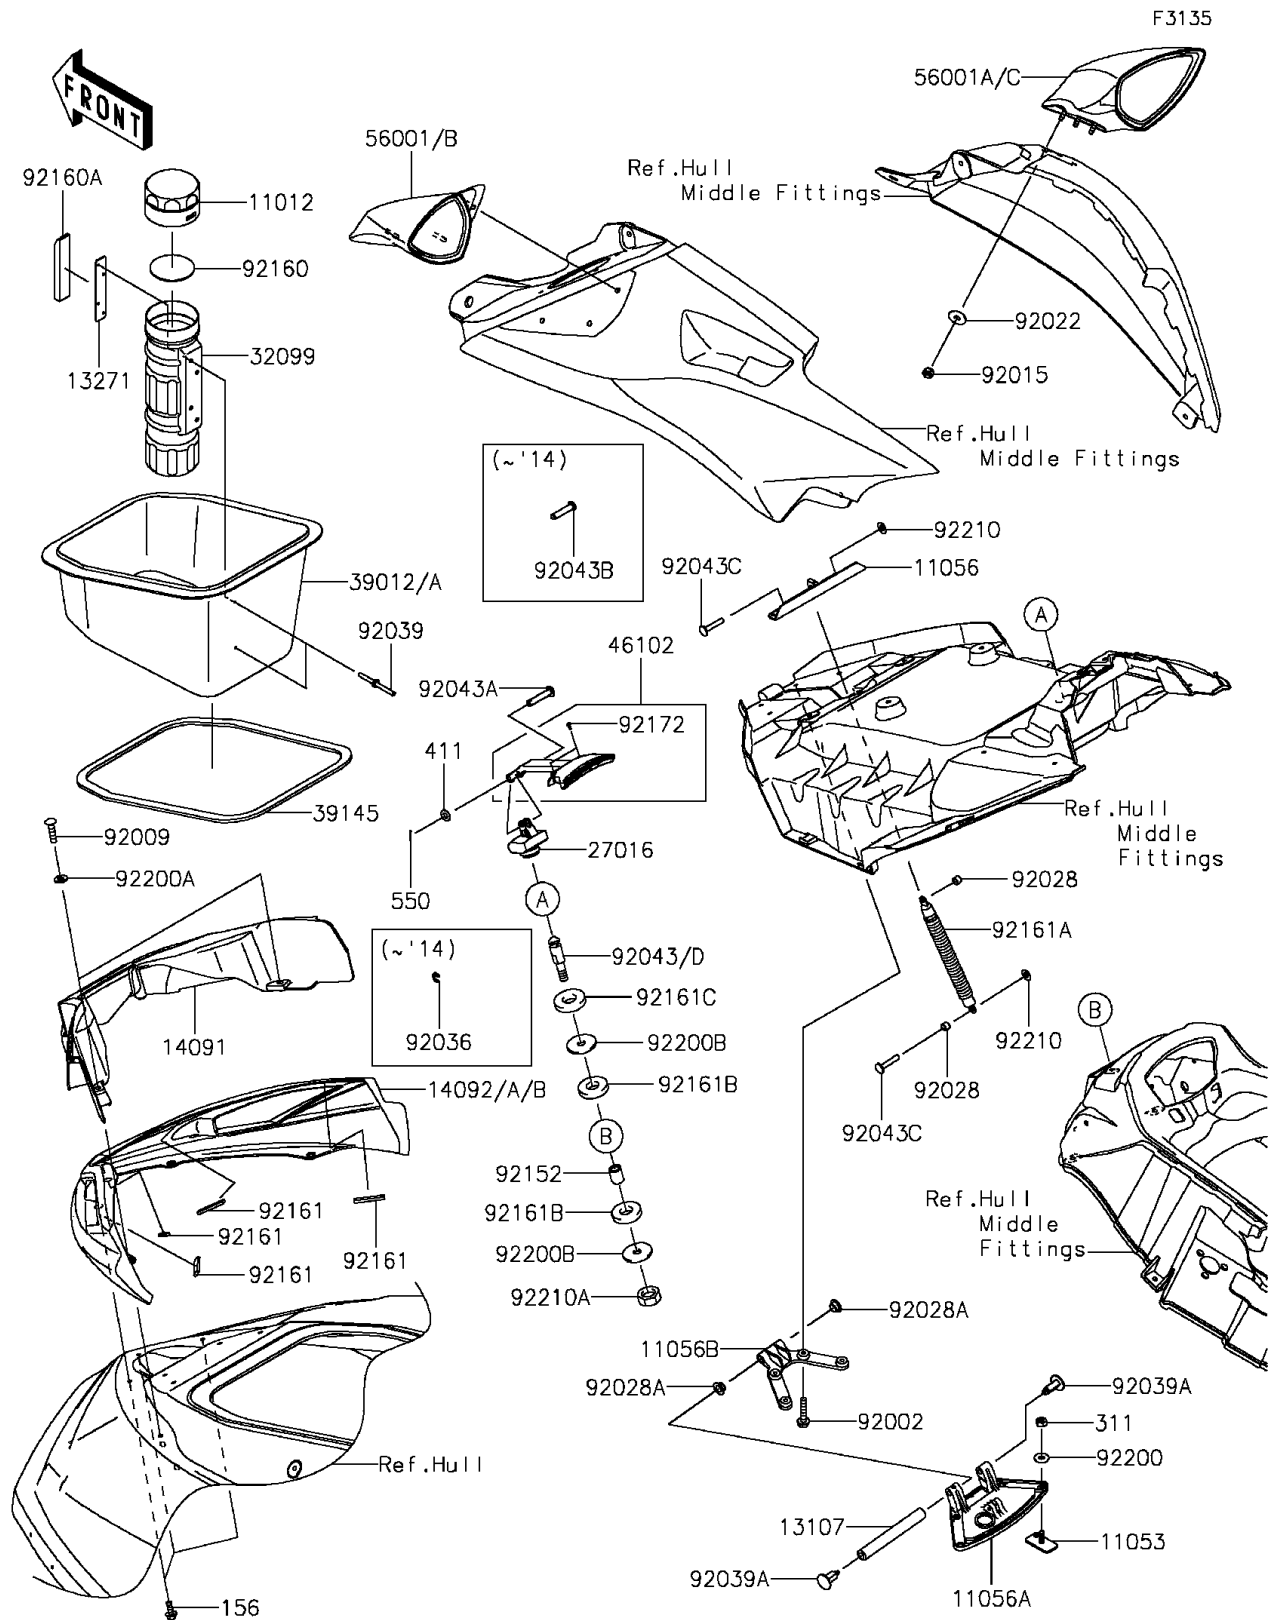

2012 JET SKI® Ultra® LX PARTS DIAGRAM

Hull Front Fittings

2012 JET SKI® Ultra® LX PARTS LIST

Hull Front Fittings

ITEM NAME	PART NUMBER	QUANTITY
CAP,FIRE EXTINGUISHER (Ref # 11012)	11012-3766	1
BRACKET (Ref # 11053)	11053-3776	1
BRACKET (Ref # 11056)	11056-3703	1
BRACKET (Ref # 11056A)	11056-3725	1
BRACKET (Ref # 11056B)	11056-3726	1
SHAFT,FRONT HINGE (Ref # 13107)	13107-3802	1
PLATE,FIRE EXTINGUISHER (Ref # 13271)	13271-3775	1
COVER,FR,INSIDE (Ref # 14091)	14091-3828	1
COVER,FR,TOP,EBONY (Ref # 14092)	14092-0775-H8	1
LOCK-ASSY,HATCH (Ref # 27016)	27016-3761	1
CASE,FIRE EXTINGUISHER (Ref # 32099)	32099-3769	1
CASE-STORAGE (Ref # 39012A)	39012-3744	1
TRIM-SEAL,L=1627 (Ref # 39145)	39145-3807	1
ROD,HATCH LOCK (Ref # 46102)	46102-3734	1
MIRROR-ASSY,LH,F.BLACK (Ref # 56001B)	56001-3727-6Z	1
MIRROR-ASSY,RH,F.BLACK (Ref # 56001C)	56001-3728-6Z	1
BOLT,6X30 (Ref # 92002)	92002-3726	1
SCREW,TAPPING,6X20 (Ref # 92009)	92009-3842	1
NUT,LOCK,6MM (Ref # 92015)	92015-3766	1
WASHER,6.5X20X1.5 (Ref # 92022)	92022-3710	1
BUSHING (Ref # 92028)	92028-3765	1
BUSHING (Ref # 92028A)	92028-3770	1
RING-SNAP (Ref # 92036)	92036-518	1
RIVET (Ref # 92039)	92039-3783	1
RIVET (Ref # 92039A)	92039-3788	1
PIN,6X27.5 (Ref # 92043B)	92043-3732	1
PIN,6X33 (Ref # 92043C)	92043-3748	1
PIN (Ref # 92043D)	92043-3760	1
COLLAR,8.2X14X16.2 (Ref # 92152)	92152-0979	1