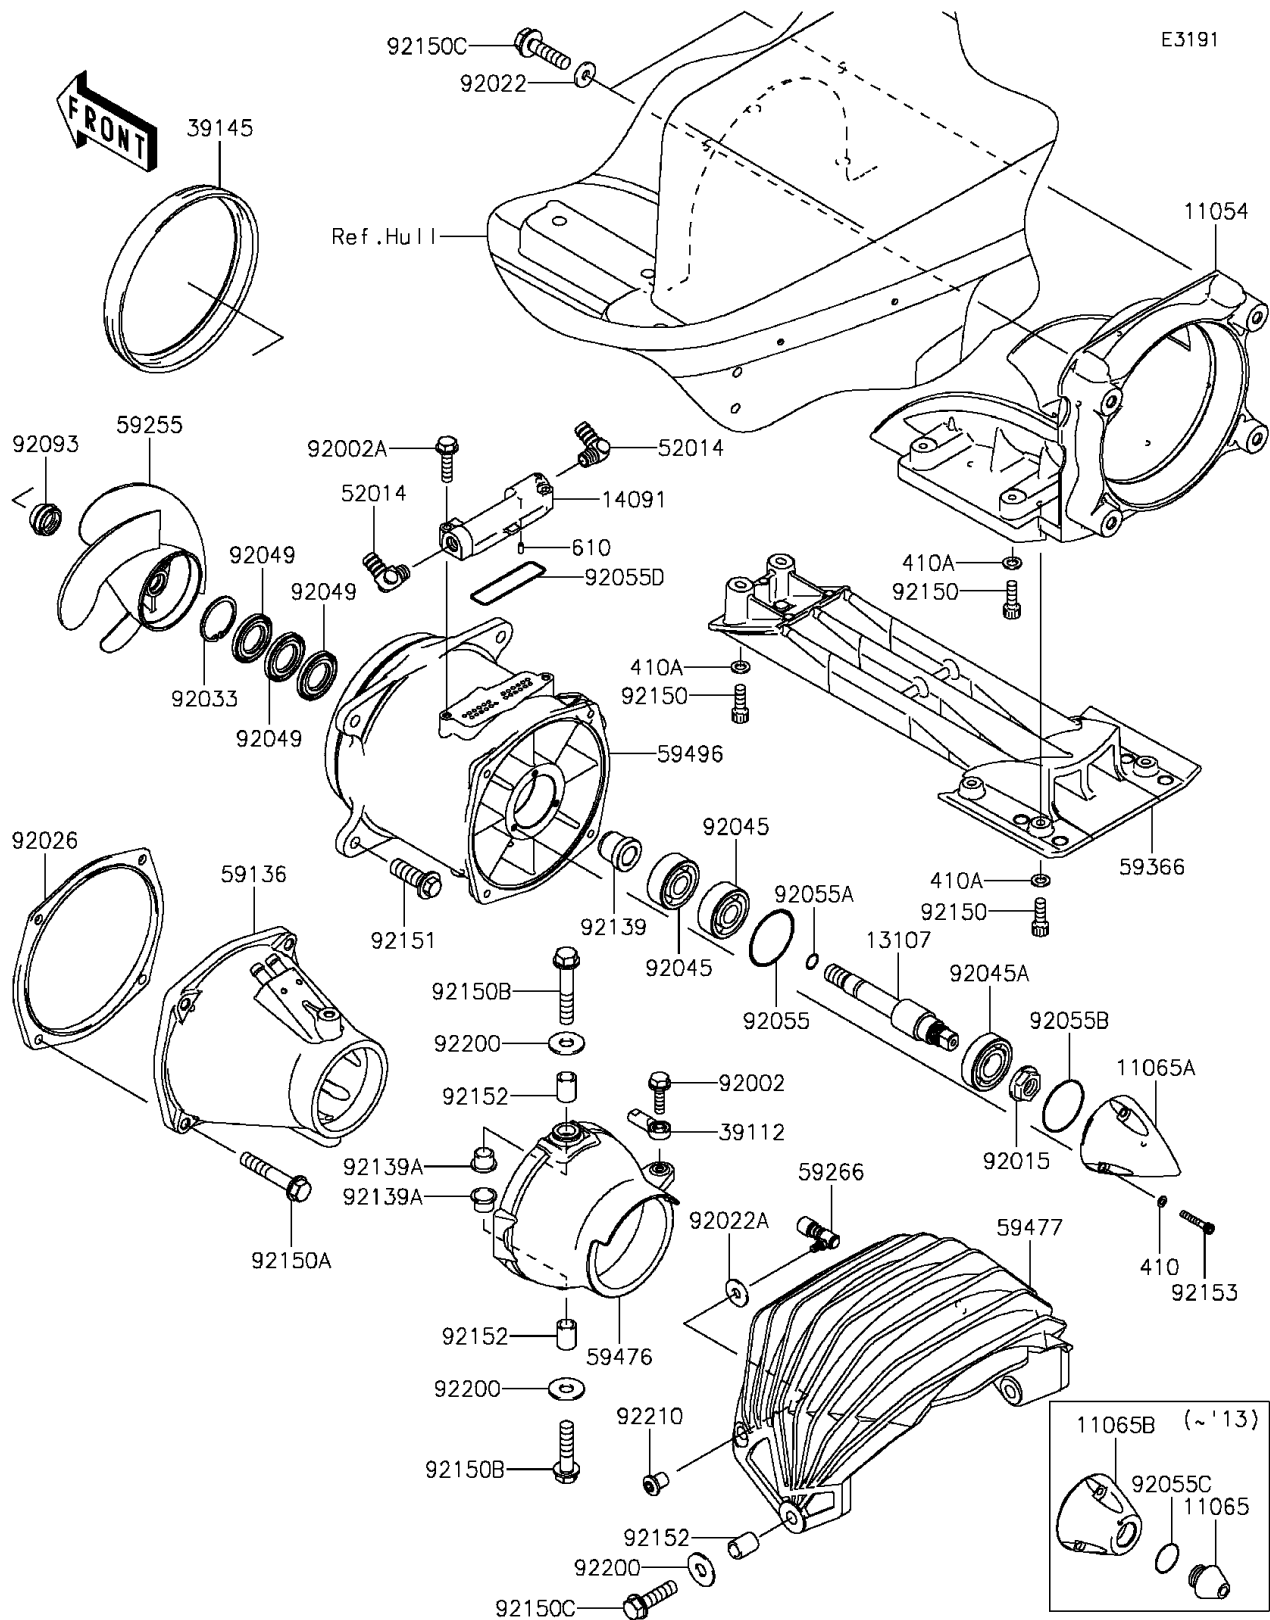

## 2012 JET SKI® Ultra® LX PARTS DIAGRAM

Jet Pump

## 2012 JET SKI® Ultra® LX PARTS LIST

Jet Pump

ITEM NAME	PART NUMBER	QUANTITY
BRACKET,JET PUMP (Ref # 11054)	11054-3709	1
CAP (Ref # 11065)	11065-0826	1
CAP (Ref # 11065B)	11065-3733	1
SHAFT (Ref # 13107)	13107-0764	1
COVER,VANE GUIDE (Ref # 14091)	14091-3817	1
RODEND-TIE (Ref # 39112)	39112-3707	1
TRIM-SEAL,VANE GUIDE (Ref # 39145)	39145-3799	1
ELBOW (Ref # 52014)	52014-3711	1
NOZZLE-PUMP (Ref # 59136)	59136-3764	1
IMPELLER-COMP (Ref # 59255)	59255-3734	1
JOINT-BALL (Ref # 59266)	59266-3710	1
GRATE (Ref # 59366)	59366-3723	1
NOZZLE-STRG (Ref # 59476)	59476-0063	1
BUCKET-REVERSE (Ref # 59477)	59477-0001	1
VANE-GUIDE (Ref # 59496)	59496-0002	1
BOLT,6X25 (Ref # 92002)	92002-3714	1
BOLT,6X30 (Ref # 92002A)	92002-3726	1
NUT,18MM (Ref # 92015)	92015-1512	1
WASHER,8.4X23X2.5 (Ref # 92022)	92022-3744	1
WASHER (Ref # 92022A)	92022-567	1
SPACER,NOZZLE PUMP (Ref # 92026)	92026-3748	1
RING-SNAP (Ref # 92033)	92033-3730	1
BEARING-BALL,6303R-6 (Ref # 92045)	92045-3744	1
BEARING-BALL,62/22 2RS (Ref # 92045A)	92045-3745	1
SEAL-OIL (Ref # 92049)	92049-3739	1
RING-O,49.7X2.4 (Ref # 92055)	92055-0183	1
RING-O,12X1.5 (Ref # 92055A)	92055-025	1
RING-O (Ref # 92055B)	92055-3741	1
RING-O (Ref # 92055C)	92055-3744	1

## 2012 JET SKI® Ultra® LX PARTS LIST

Jet Pump

ITEM NAME	PART NUMBER	QUANTITY
RING-0,66.5X2.0 (Ref # 92055D)	92055-3784	1
SEAL (Ref # 92093)	92093-3749	1
BUSHING (Ref # 92139)	92139-0767	1
BUSHING (Ref # 92139A)	92139-3720	1
BOLT,SOCKET,6X18 (Ref # 92150)	92150-3775	1
BOLT,8X45 (Ref # 92150A)	92150-3785	1
BOLT,8X35 (Ref # 92150B)	92150-3792	1
BOLT,FLANGED,8X30 (Ref # 92150C)	92150-3803	1
BOLT,10X30 (Ref # 92151)	92151-3706	1
W-PLAIN-S,5MM (Ref # 410)	410S0500	1
WASHER-PLAIN-SMALL,6MM (Ref # 410A)	410S0600	1
ROLLER,4X8 (Ref # 610)	610A0408	1
COLLAR,8.2X11.8X15 (Ref # 92152)	92152-3703	1
BOLT,SOCKET,5X30 (Ref # 92153)	92153-3742	1
WASHER,8.0X22.0X1.5 (Ref # 92200)	92200-0174	1
NUT,6MM (Ref # 92210)	92210-3789	1