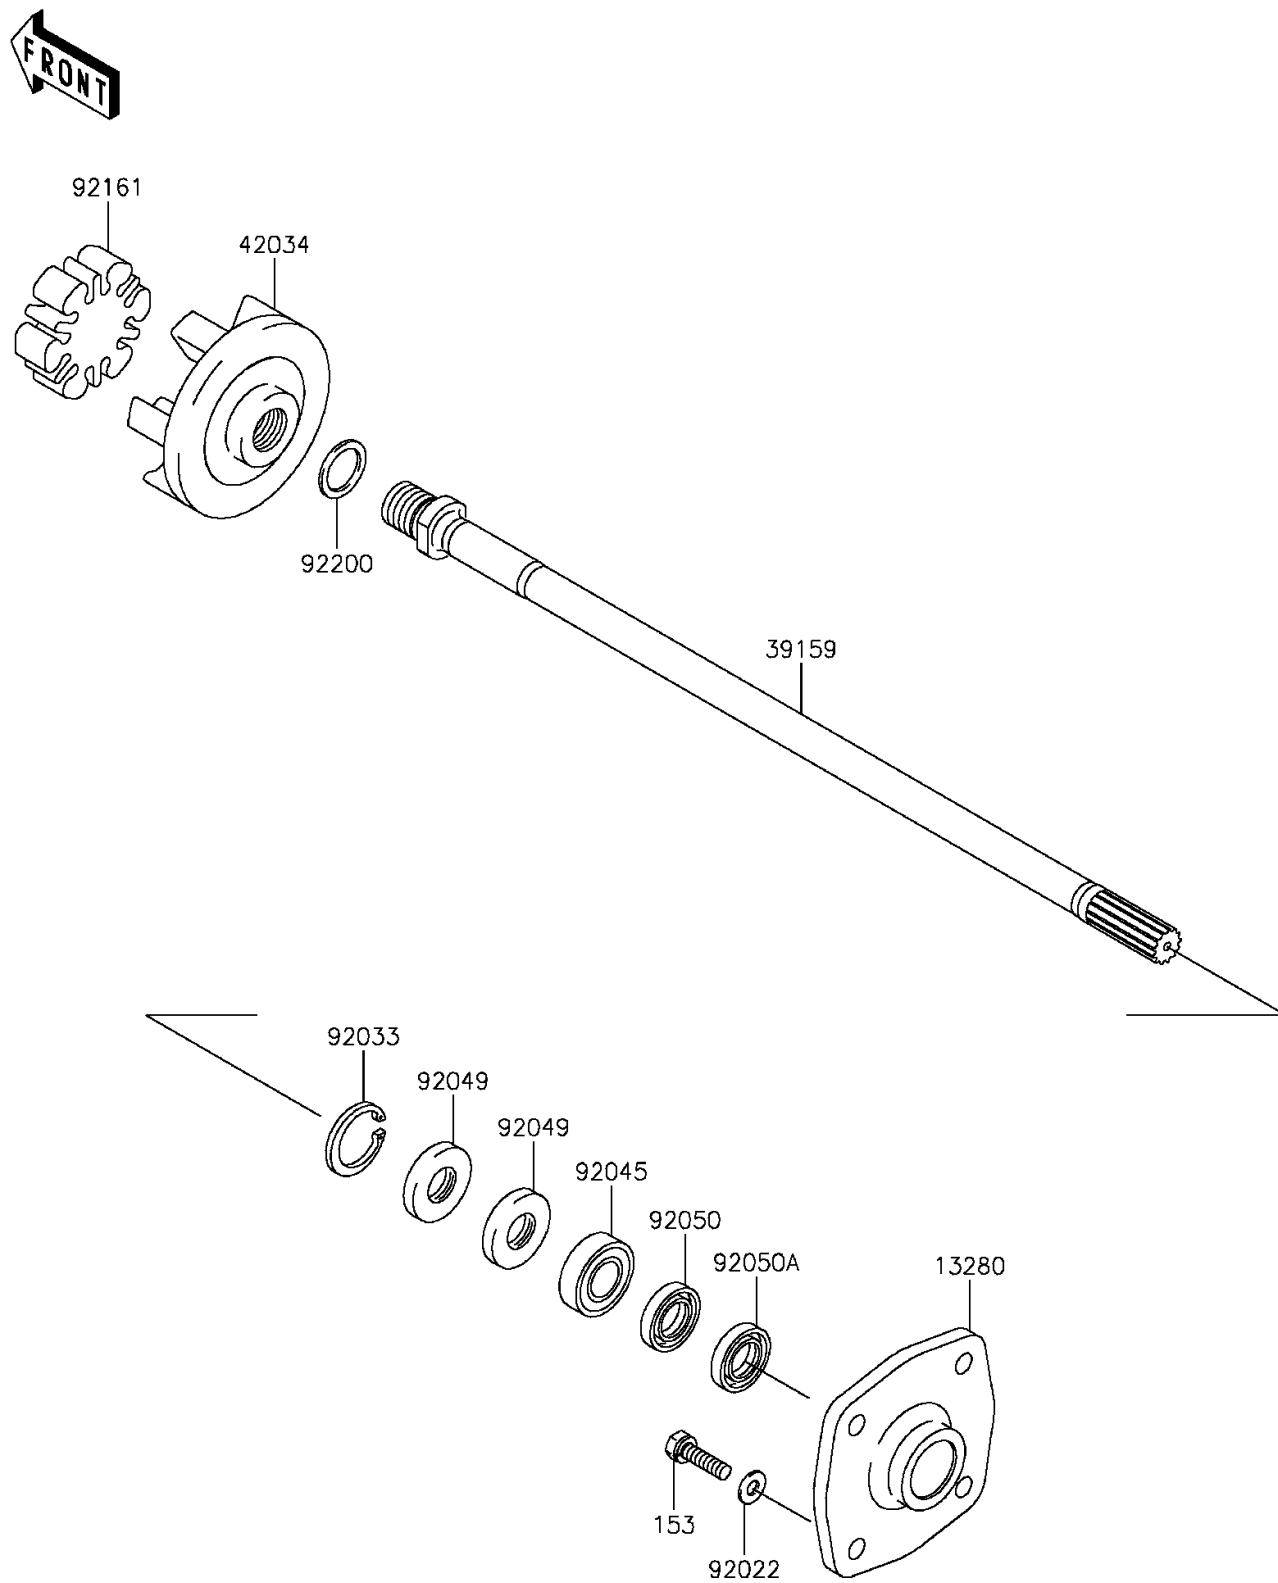

2012 JET SKI® Ultra® LX PARTS DIAGRAM

Drive Shaft

E3134

2012 JET SKI® Ultra® LX PARTS LIST

Drive Shaft

ITEM NAME	PART NUMBER	QUANTITY
HOLDER (Ref # 13280)	13280-3756	1
BOLT-WS-SMALL,8X30 (Ref # 153)	153R0830	1
SHAFT-DRIVE (Ref # 39159)	39159-3739	1
COUPLING (Ref # 42034)	42034-3711	1
WASHER,8.2X18X1.5 (Ref # 92022)	92022-1964	1
RING-SNAP,42MM (Ref # 92033)	92033-3713	1
BEARING-BALL,60042RD (Ref # 92045)	92045-0113	1
SEAL-OIL,S620426 (Ref # 92049)	92049-3707	1
SEAL-OIL,SCY20368 (Ref # 92050)	92050-502	1
SEAL-OIL,SC20367 (Ref # 92050A)	92050-503	1
DAMPER (Ref # 92161)	92161-3711	1
WASHER,24X32X2.0 (Ref # 92200)	92200-3739	1