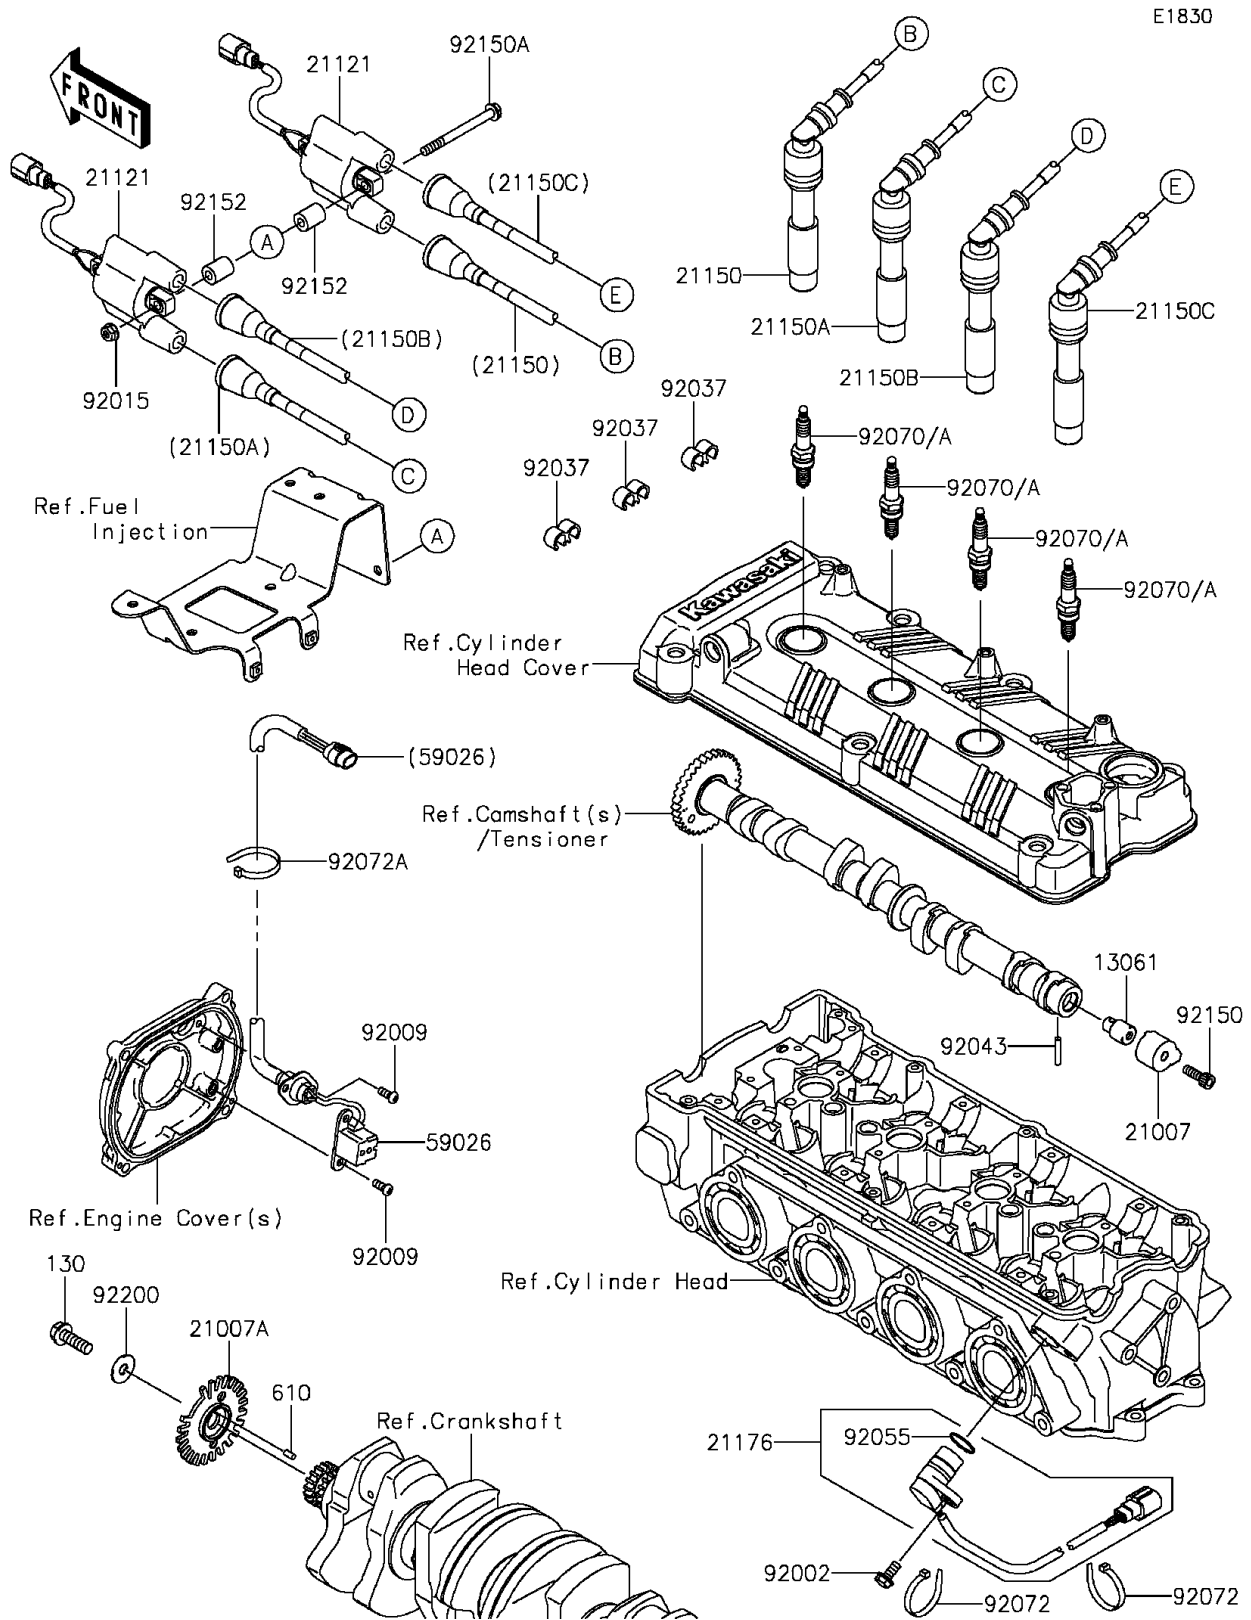

## 2012 JET SKI® Ultra® LX PARTS DIAGRAM

Ignition System(KCF-KFF)

## 2012 JET SKI® Ultra® LX PARTS LIST

Ignition System(KCF-KFF)

ITEM NAME	PART NUMBER	QUANTITY
BOLT-FLANGED,8X25 (Ref # 130)	130CD0825	1
BOSS,CAM SENSOR (Ref # 13061)	13061-1687	1
ROTOR,EX CAM (Ref # 21007)	21007-3742	1
ROTOR,PULSING (Ref # 21007A)	21007-3744	1
COIL-IGNITION (Ref # 21121)	21121-0720	1
CORD-ASSY,#1 (Ref # 21150)	21150-3707	1
CORD-ASSY,#2 (Ref # 21150A)	21150-3708	1
CORD-ASSY,#3 (Ref # 21150B)	21150-3709	1
CORD-ASSY,#4 (Ref # 21150C)	21150-3710	1
SENSOR,CAM ANGLE (Ref # 21176)	21176-1077	1
COIL-PULSING (Ref # 59026)	59026-3702	1
ROLLER,4X8 (Ref # 610)	610A0408	1
BOLT,6X16 (Ref # 92002)	92002-3728	1
SCREW,5X12 (Ref # 92009)	92009-1296	1
NUT,6MM (Ref # 92015)	92015-3767	1
CLAMP,CORD (Ref # 92037)	92037-1603	1
PIN (Ref # 92043)	92043-1575	1
RING-O (Ref # 92055)	92055-1639	1
PLUG-SPARK,CR9EK(NGK) (Ref # 92070)	92070-1264	1
PLUG-SPARK,CR8EK(NGK) (Ref # 92070A)	92070-1265	1
BAND,L=188.85 (Ref # 92072)	92072-0105	1
BAND,L=152 (Ref # 92072A)	92072-3874	1
BOLT,6X18 (Ref # 92150)	92150-1645	1
BOLT,6X70 (Ref # 92150A)	92150-3753	1
COLLAR (Ref # 92152)	92152-3738	1
WASHER,8.0X22.0X1.5 (Ref # 92200)	92200-0174	1