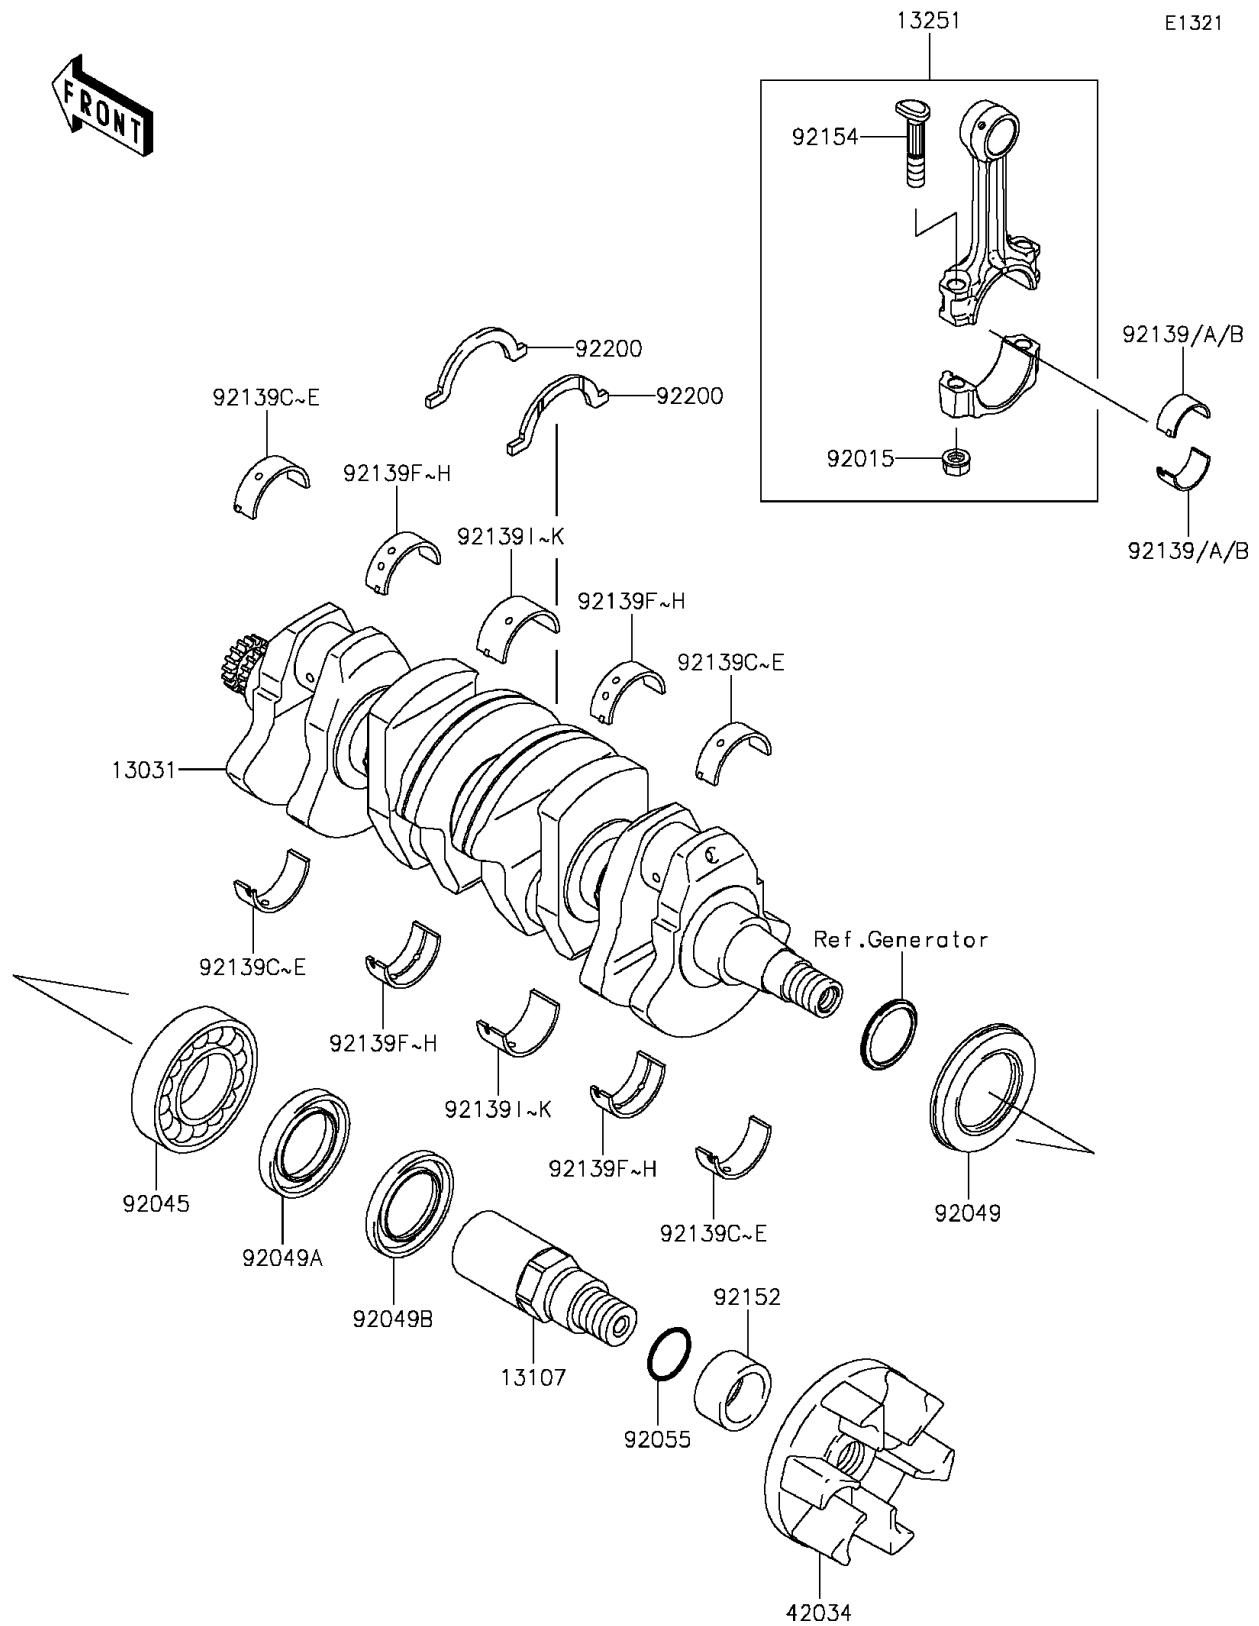

2012 JET SKI® Ultra® LX PARTS DIAGRAM

Crankshaft

2012 JET SKI® Ultra® LX PARTS LIST

Crankshaft

ITEM NAME	PART NUMBER	QUANTITY
CRANKSHAFT-COMP (Ref # 13031)	13031-3742	1
SHAFT (Ref # 13107)	13107-3785	1
ROD-ASSY-CONNECTING,J (Ref # 13251)	13251-3703-JJ	1
COUPLING (Ref # 42034)	42034-3711	1
NUT,CONNECTING ROD (Ref # 92015)	92015-1559	1
BEARING-BALL,6208ZZ AS2S (Ref # 92045)	92045-3739	1
SEAL-OIL,SD347626LHS (Ref # 92049)	92049-3736	1
SEAL-OIL,FPJ740628.5ZS (Ref # 92049A)	92049-3737	1
SEAL-OIL,S40626NS (Ref # 92049B)	92049-3738	1
RING-O,27.7X2.4 (Ref # 92055)	92055-091	1
BUSHING,CONNECTING ROD,GREEN (Ref # 92139)	92139-0722	1
BUSHING,CONNECTING ROD,YELLOW (Ref # 92139A)	92139-0723	1
BUSHING,CONNECTING ROD,PINK (Ref # 92139B)	92139-0724	1
BUSHING,CRANKSHAFT,#1,GREEN (Ref # 92139C)	92139-0725	1
BUSHING,CRANKSHAFT,#1,YEL (Ref # 92139D)	92139-0726	1
BUSHING,CRANKSHAFT,#1,PINK (Ref # 92139E)	92139-0727	1
BUSHING,CRANKSHAFT,#2,GREEN (Ref # 92139F)	92139-0728	1
BUSHING,CRANKSHAFT,#2,YEL (Ref # 92139G)	92139-0729	1
BUSHING,CRANKSHAFT,#2,PINK (Ref # 92139H)	92139-0730	1
BUSHING,CRANKSHAFT,#3,GREEN (Ref # 92139I)	92139-0731	1
BUSHING,CRANKSHAFT,#3,YELLOW (Ref # 92139J)	92139-0732	1
BUSHING,CRANKSHAFT,#3,PINK (Ref # 92139K)	92139-0733	1
COLLAR,OUTPUT RR,L=19.5 (Ref # 92152)	92152-3733	1
BOLT,CONNECTING ROD,9MM (Ref # 92154)	92154-3720	1
WASHER (Ref # 92200)	92200-3789	1