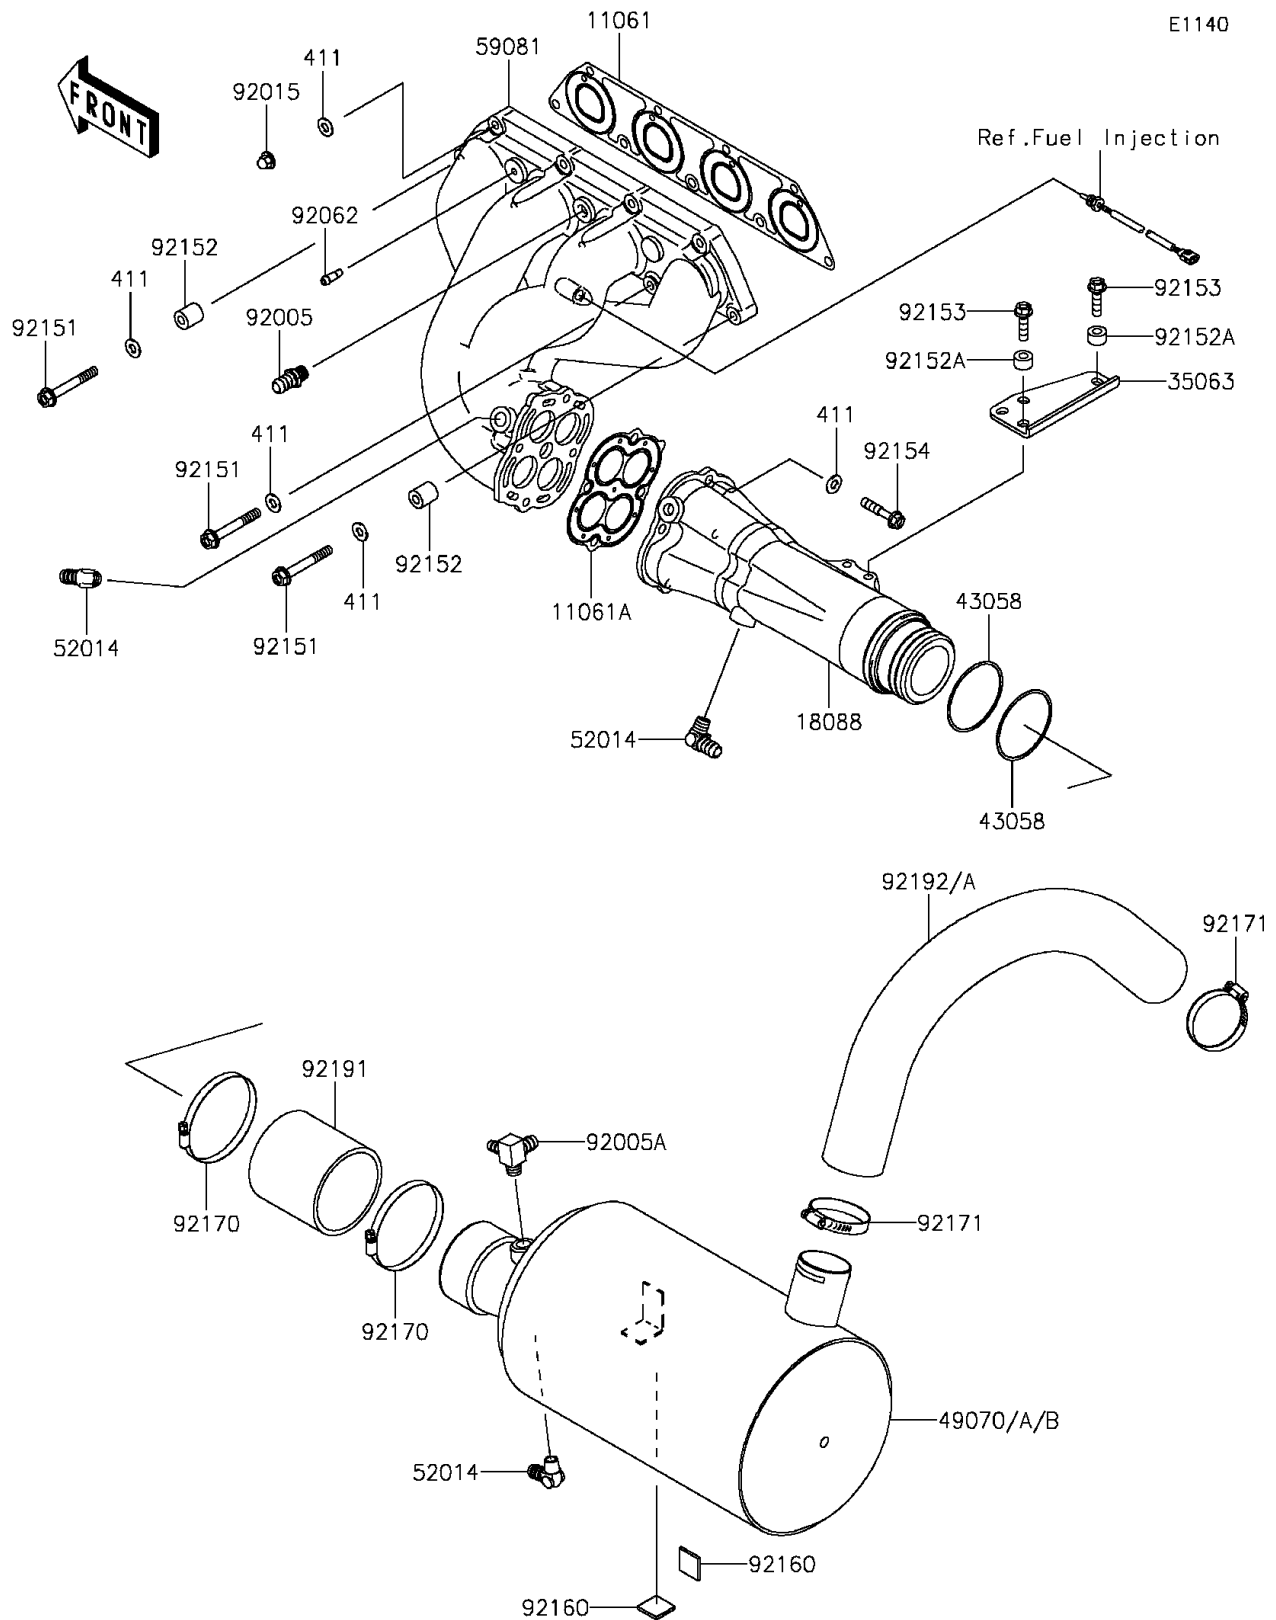

2012 JET SKI® Ultra® LX PARTS DIAGRAM

Muffler(s)

2012 JET SKI® Ultra® LX PARTS LIST

Muffler(s)

ITEM NAME	PART NUMBER	QUANTITY
GASKET,MANIFOLD EXHAUST (Ref # 11061)	11061-3713	1
GASKET,PIPE EXHAUST (Ref # 11061A)	11061-3714	1
PIPE-EXHAUST (Ref # 18088)	18088-3723	1
STAY (Ref # 35063)	35063-3704	1
WASHER-PLAIN,8MM (Ref # 411)	411S0800	1
RING,GASKET (Ref # 43058)	43058-3733	1
MUFFLER-COMP (Ref # 49070B)	49070-3751	1
ELBOW (Ref # 52014)	52014-3711	1
MANIFOLD-EXHAUST (Ref # 59081)	59081-3741	1
FITTING (Ref # 92005)	92005-3714	1
FITTING (Ref # 92005A)	92005-3751	1
NUT,CAP,8MM (Ref # 92015)	92015-1371	1
NOZZLE (Ref # 92062)	92062-0562	1
BOLT,8X60 (Ref # 92151)	92151-3730	1
COLLAR (Ref # 92152)	92152-3736	1
COLLAR,8.2X17X10 (Ref # 92152A)	92152-3740	1
BOLT,FLANGED,8X30 (Ref # 92153)	92153-3722	1
BOLT,FLANGED,8X40 (Ref # 92154)	92154-0992	1
DAMPER,25X25 (Ref # 92160)	92160-3864	1
CLAMP (Ref # 92170)	92170-3760	1
CLAMP (Ref # 92171)	92171-3723	1
TUBE,PIPE EX-MUFFLER (Ref # 92191)	92191-3986	1
TUBE,W/M-TAIL PIPE (Ref # 92192A)	92192-3833	1