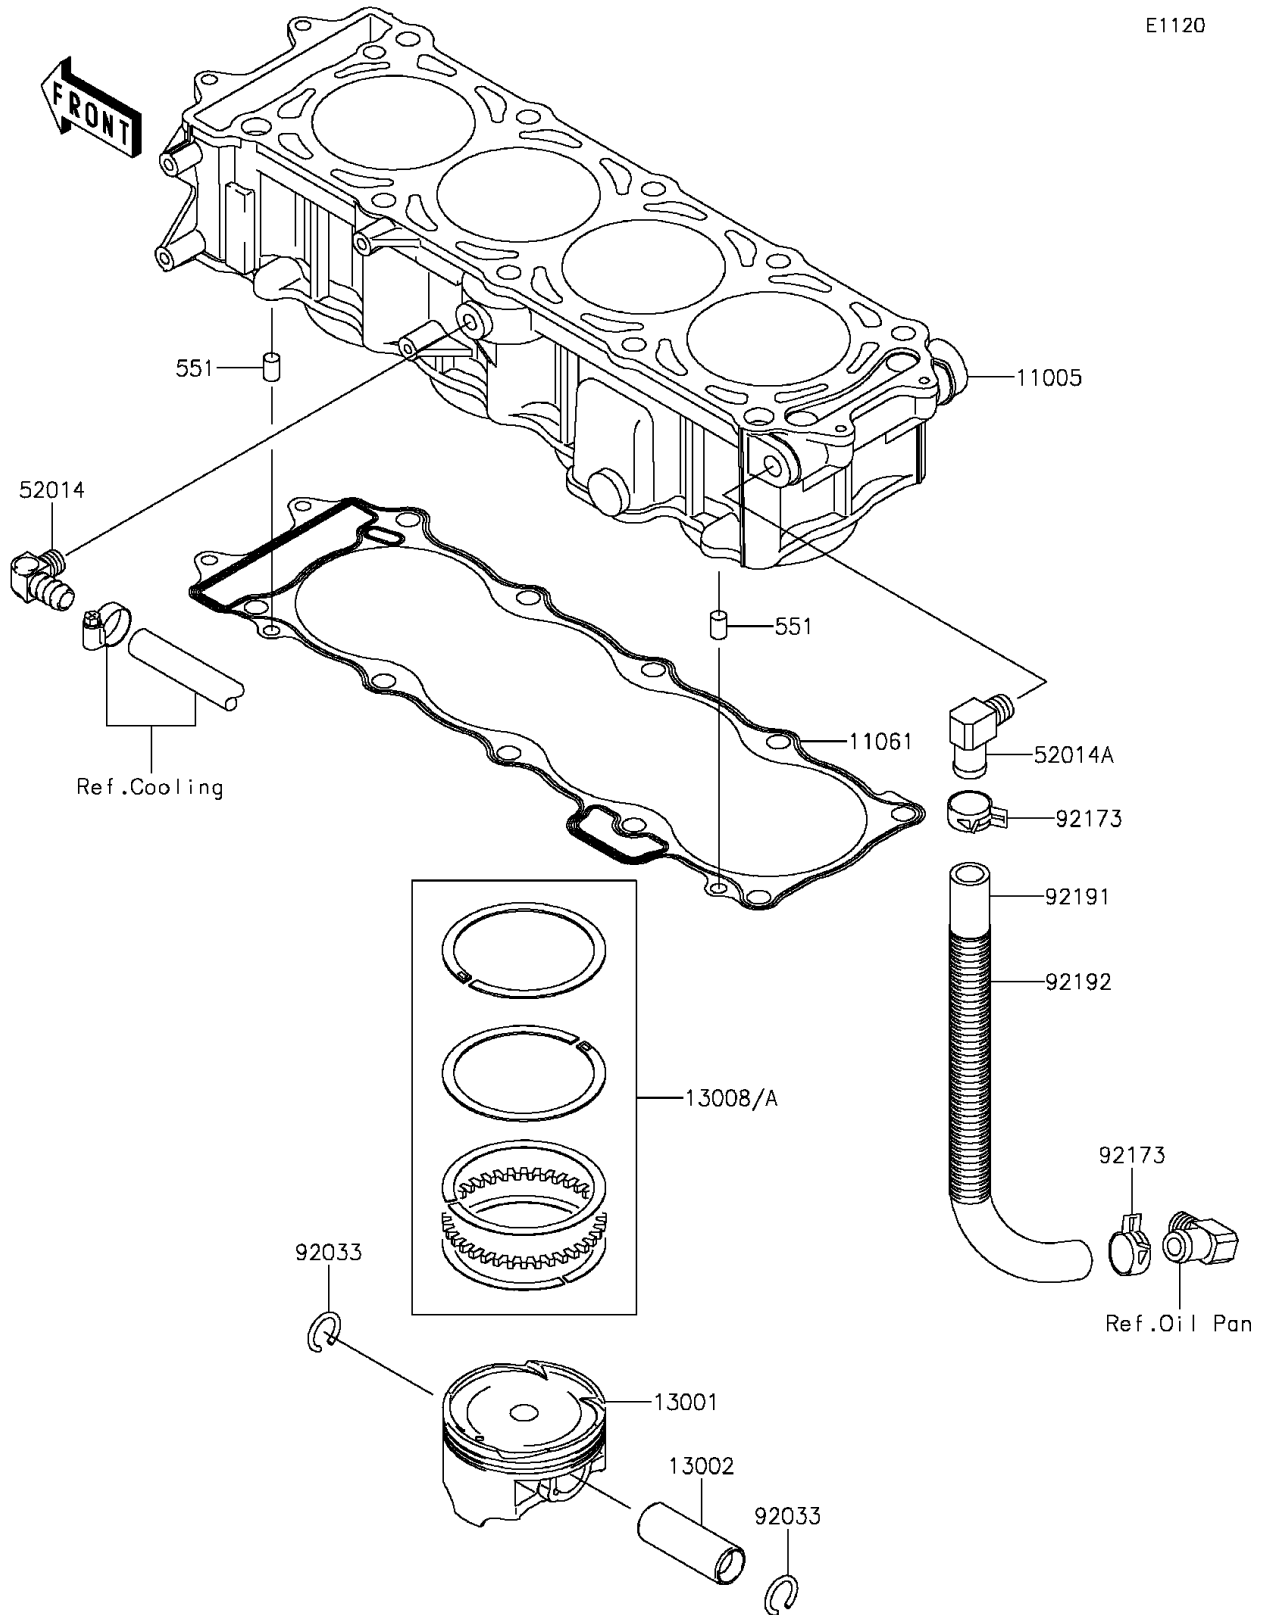

2012 JET SKI® Ultra® LX PARTS DIAGRAM

Cylinder/Piston(s)

E1120

2012 JET SKI® Ultra® LX PARTS LIST

Cylinder/Piston(s)

ITEM NAME	PART NUMBER	QUANTITY
CYLINDER-ENGINE (Ref # 11005)	11005-3768	1
GASKET,CYLINDER BASE (Ref # 11061)	11061-3708	1
PISTON-ENGINE (Ref # 13001)	13001-3737	1
PIN-PISTON (Ref # 13002)	13002-3709	1
RING-SET-PISTON (Ref # 13008A)	13008-1196	1
ELBOW (Ref # 52014)	52014-3711	1
ELBOW (Ref # 52014A)	52014-3717	1
PIN-DOWEL (Ref # 551)	551R0812	1
RING-SNAP (Ref # 92033)	92033-1188	1
CLAMP (Ref # 92173)	92173-1039	1
TUBE,BREATHER (Ref # 92191)	92191-3983	1
TUBE,CORRUGATED,L=265 (Ref # 92192)	92192-1083	1