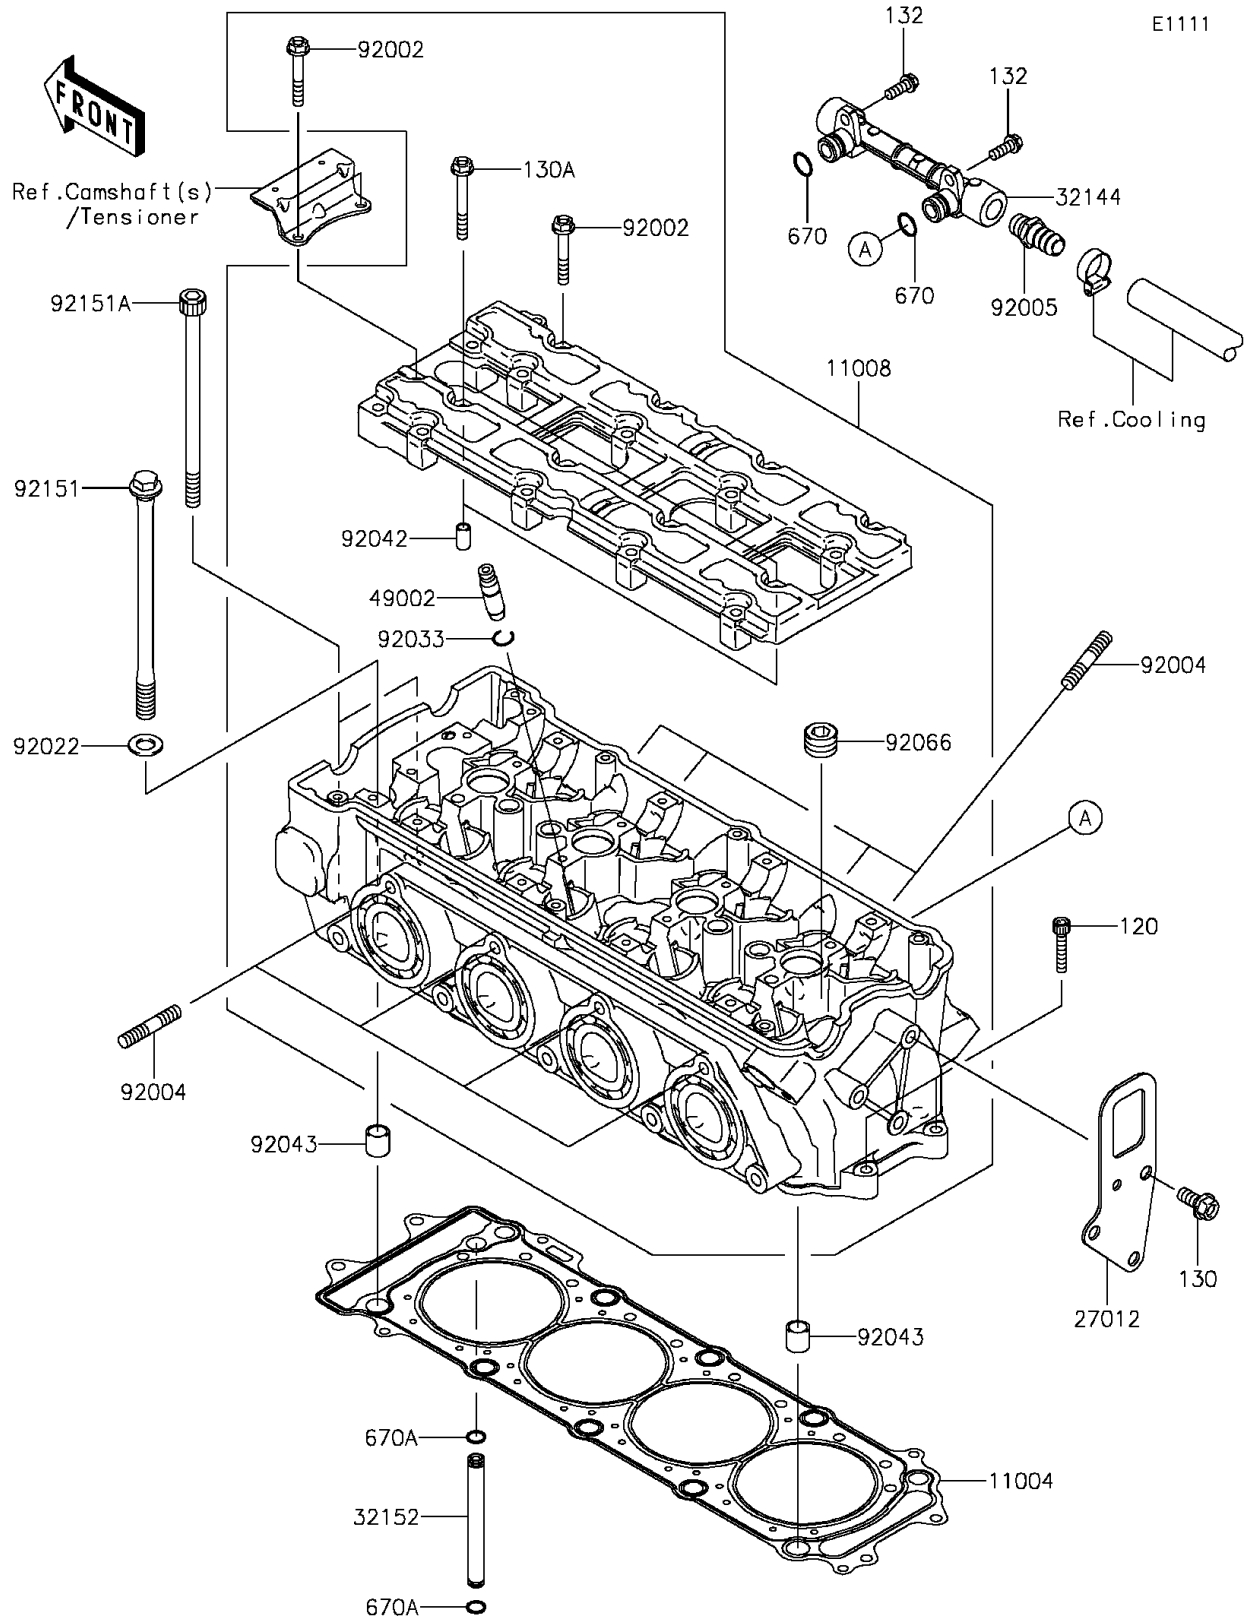

## 2012 JET SKI® Ultra® LX PARTS DIAGRAM

Cylinder Head

## 2012 JET SKI® Ultra® LX PARTS LIST

### Cylinder Head

ITEM NAME	PART NUMBER	QUANTITY
GASKET-HEAD (Ref # 11004)	11004-3721	1
HEAD-COMP-CYLINDER (Ref # 11008)	11008-3709	1
BOLT-SOCKET,6X30 (Ref # 120)	120CD0630	1
BOLT-FLANGED,8X18 (Ref # 130)	130BD0818	1
BOLT-FLANGED,6X50 (Ref # 130A)	130CD0650	1
BOLT-FLANGED-SMALL,6X16 (Ref # 132)	132BD0616	1
HOOK,ENGINE,RR (Ref # 27012)	27012-3863	1
PIPE-ASSY (Ref # 32144)	32144-3709	1
PIPE,OIL (Ref # 32152)	32152-1544	1
GUIDE-VALVE (Ref # 49002)	49002-1140	1
O RING,12MM (Ref # 670)	670B2012	1
O RING,7MM (Ref # 670A)	670D1507	1
BOLT,6X40 (Ref # 92002)	92002-1756	1
STUD,8X30 (Ref # 92004)	92004-3743	1
FITTING (Ref # 92005)	92005-3714	1
WASHER,11.5X20.5X1.6 (Ref # 92022)	92022-1720	1
RING-SNAP (Ref # 92033)	92033-1247	1
PIN,DOWEL,6.3X8X14 (Ref # 92042)	92042-007	1
PIN,14X14 (Ref # 92043)	92043-1593	1
PLUG,PT1/2X12.5 (Ref # 92066)	92066-0002	1
BOLT,11X168 (Ref # 92151)	92151-1513	1
BOLT,SOCKET,7X120 (Ref # 92151A)	92151-1804	1