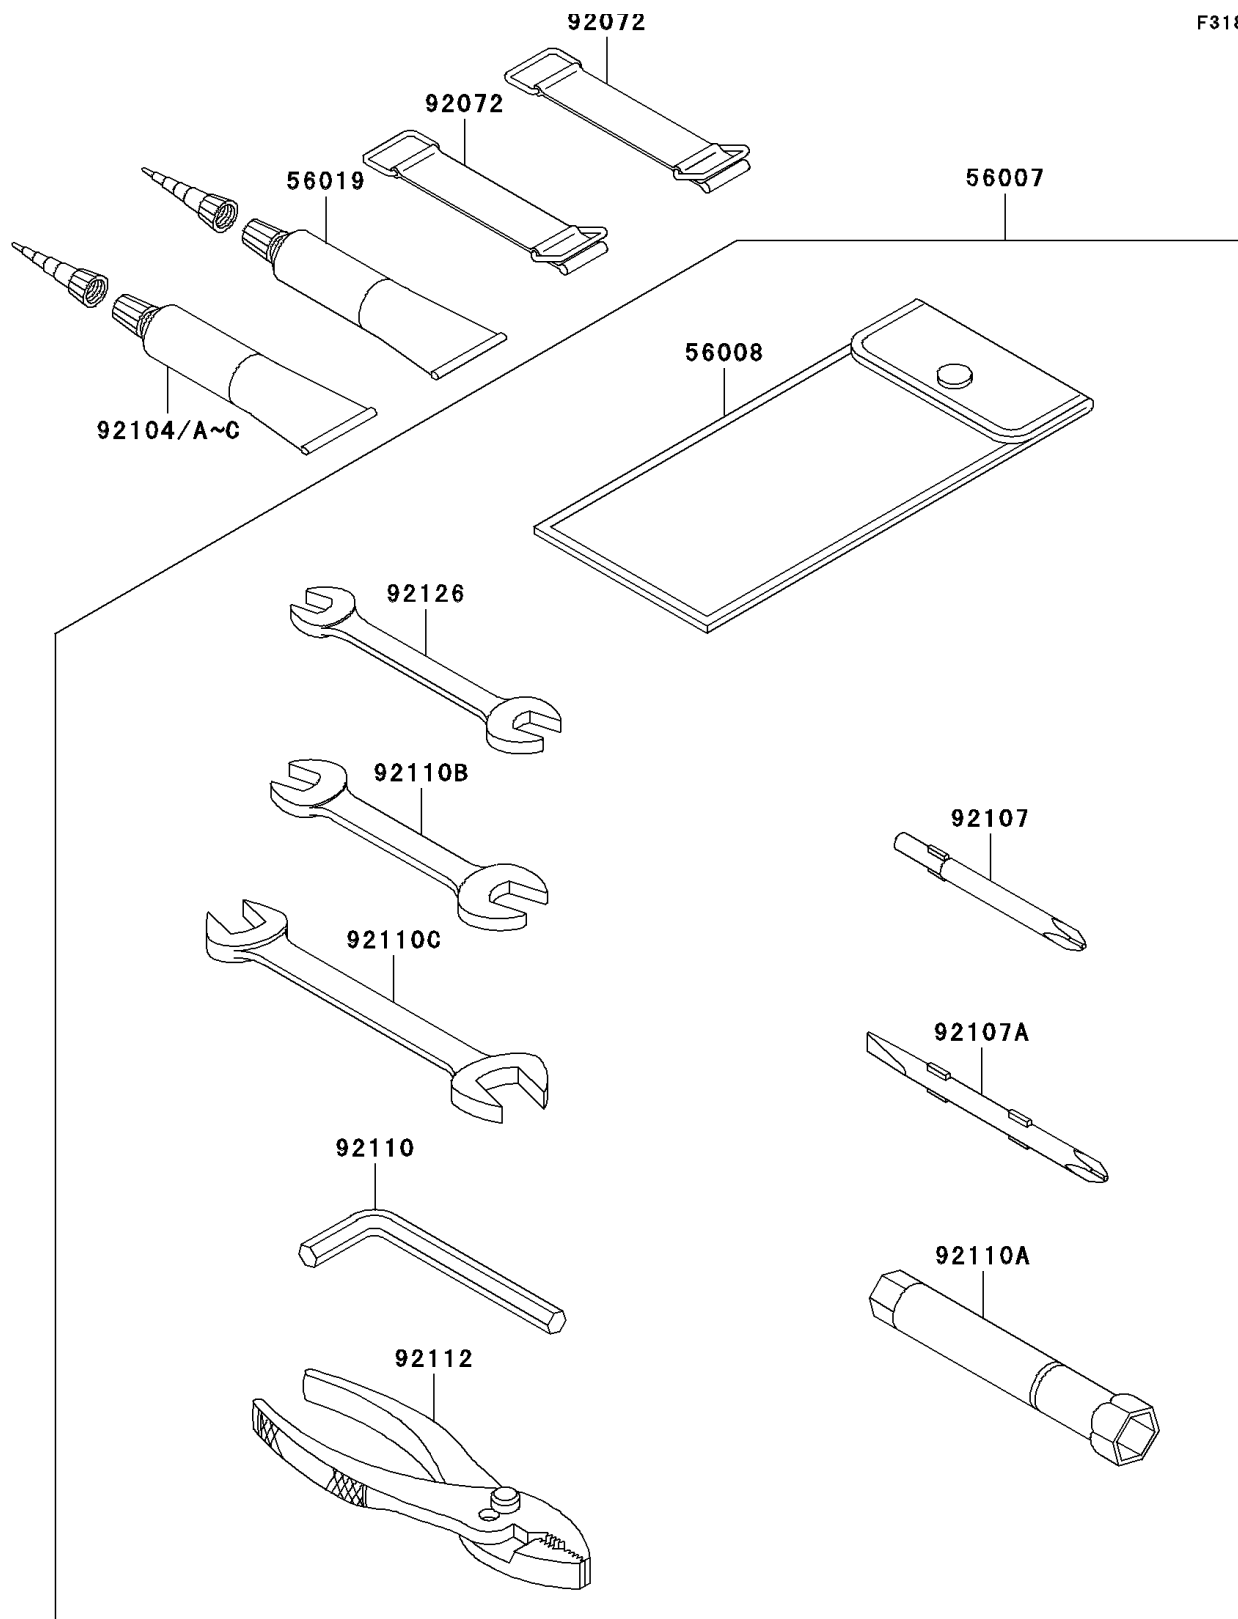

## 2007 JET SKI® Ultra® LX PARTS DIAGRAM

Owner's Tools

F3182

## 2007 JET SKI® Ultra® LX PARTS LIST

Owner's Tools

ITEM NAME	PART NUMBER	QUANTITY
TOOL-KIT (Ref # 56007)	56007-3716	1
BAG,TOOL (Ref # 56008)	56008-3704	1
GASKET-LIQUID,TB1211,WHITE (Ref # 56019)	56019-120	1
BAND,L=50 (Ref # 92072)	92072-3853	1
GASKET-LIQUID,TB1211F,CLEAR (Ref # 92104)	92104-0004	1
GASKET-LIQUID,TB1215B,BLACK (Ref # 92104A)	92104-1062	1
GASKET-LIQUID,TB1215,GRAY (Ref # 92104B)	92104-1065	1
GASKET-LIQUID,TB1521,BROWN (Ref # 92104C)	92104-3701	1
TOOL-DRIVER,#3PHILLIPS (Ref # 92107)	92107-005	1
TOOL-DRIVER,#2PHILLIPS&SLOT (Ref # 92107A)	92107-1051	1
TOOL-WRENCH,ALLEN,5MM (Ref # 92110)	92110-1015	1
TOOL-WRENCH,BOX,16MM (Ref # 92110A)	92110-1145	1
TOOL-WRENCH,OPEN END,10X12 (Ref # 92110B)	92110-1152	1
TOOL-WRENCH,OPEN END,14X17 (Ref # 92110C)	92110-1153	1
TOOL-PLIERS (Ref # 92112)	92112-1001	1
TOOL-WRENCH,OPEN END,8X10 (Ref # 92126)	92126-004	1