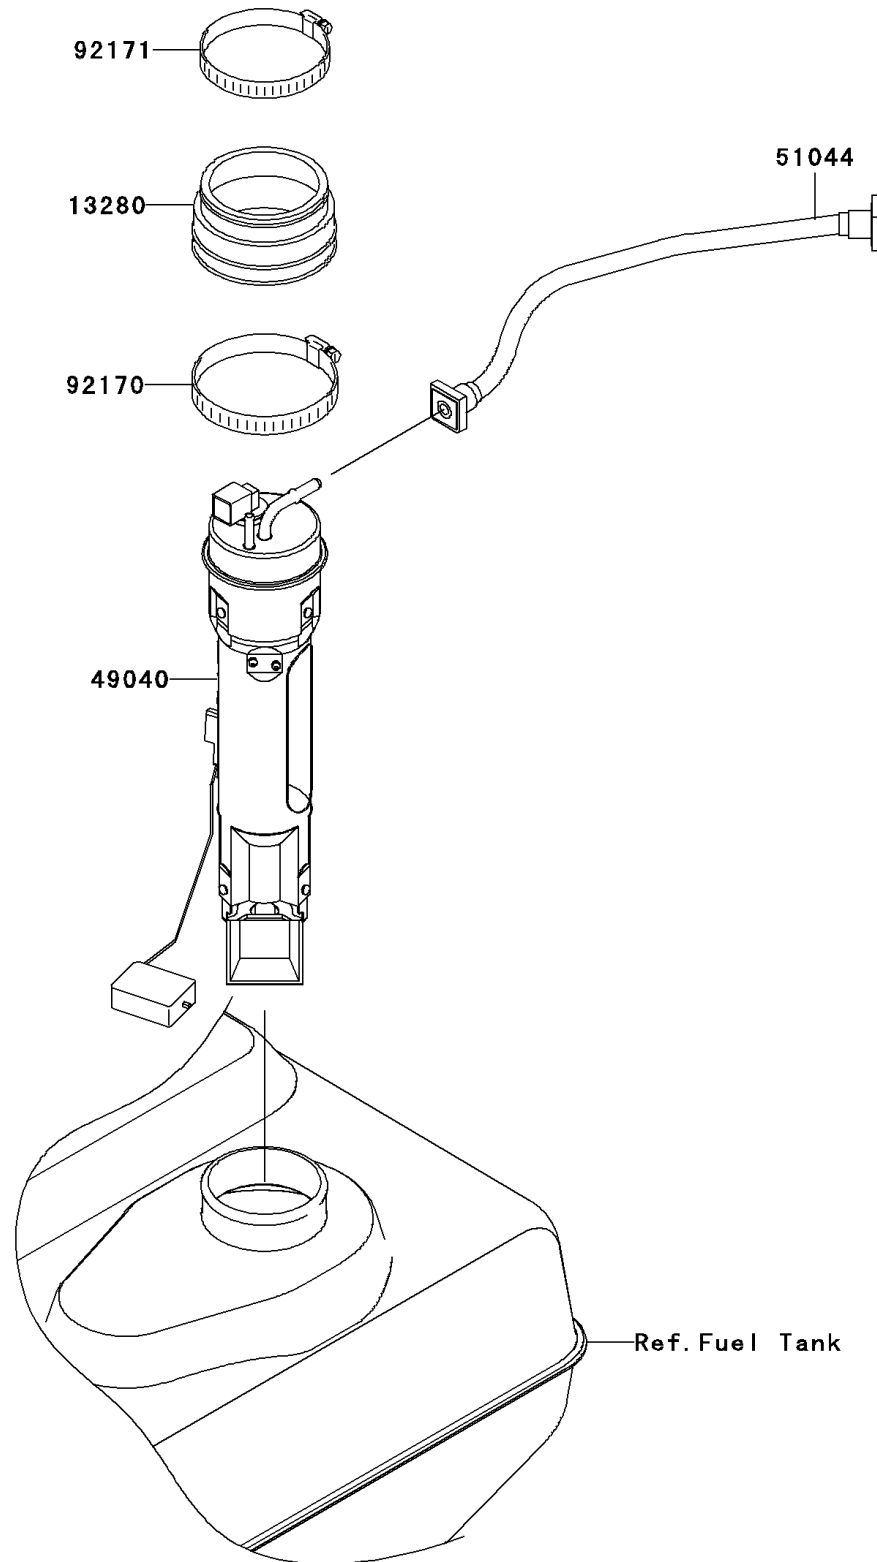

2007 JET SKI® Ultra® LX PARTS DIAGRAM

Fuel Pump

E1520

2007 JET SKI® Ultra® LX PARTS LIST

Fuel Pump

ITEM NAME	PART NUMBER	QUANTITY
HOLDER (Ref # 13280)	13280-3735	1
PUMP-FUEL (Ref # 49040)	49040-3719	1
TUBE-ASSY,FUEL (Ref # 51044)	51044-3705	1
CLAMP (Ref # 92170)	92170-3760	1
CLAMP (Ref # 92171)	92171-3716	1