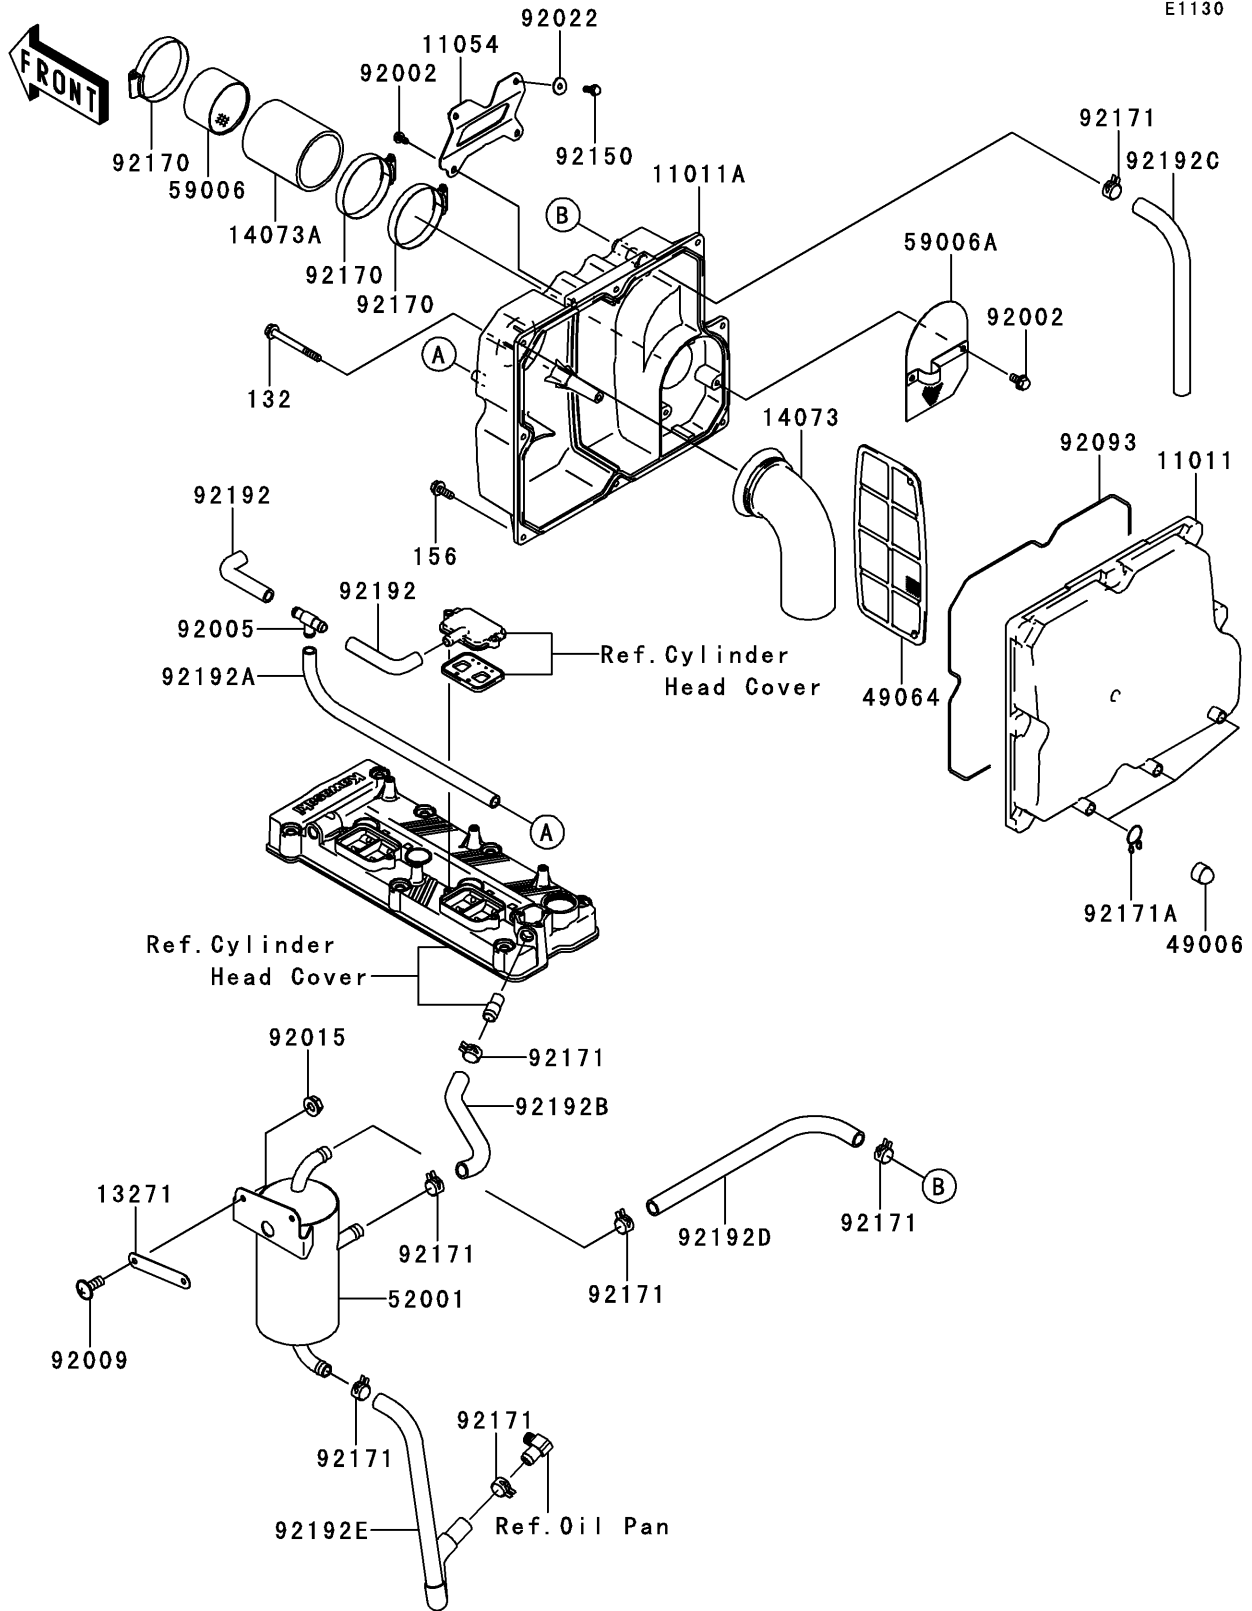

## 2007 JET SKI® Ultra® LX PARTS DIAGRAM

Intake Silencer

E1130

## 2007 JET SKI® Ultra® LX PARTS LIST

Intake Silencer

ITEM NAME	PART NUMBER	QUANTITY
CASE-AIR FILTER,RR (Ref # 11011)	11011-3704	1
CASE-AIR FILTER (Ref # 11011A)	11011-3706	1
BRACKET,AIR BOX (Ref # 11054)	11054-3744	1
BOLT-FLANGED-SMALL,6X60 (Ref # 132)	132BD0660	1
PLATE (Ref # 13271)	13271-3880	1
DUCT,AIR FILTER-ASV (Ref # 14073)	14073-3794	1
DUCT,AIR FILTER-THOROTTLE (Ref # 14073A)	14073-3795	1
BOLT-WP,6X16 (Ref # 156)	156R0616	1
BOOT,DRAIN (Ref # 49006)	49006-3718	1
FILTER-AIR (Ref # 49064)	49064-3702	1
TANK-OIL (Ref # 52001)	52001-3738	1
ARRESTER-FLAME (Ref # 59006)	59006-0019	1
ARRESTER-FLAME (Ref # 59006A)	59006-3720	1
BOLT,6X12 (Ref # 92002)	92002-3763	1
FITTING (Ref # 92005)	92005-3745	1
SCREW,6X20 (Ref # 92009)	92009-3870	1
NUT,6MM (Ref # 92015)	92015-3767	1
WASHER,6.5X20X1.5 (Ref # 92022)	92022-3710	1
SEAL (Ref # 92093)	92093-3766	1
BOLT,6X18 (Ref # 92150)	92150-3729	1
CLAMP (Ref # 92170)	92170-3764	1
CLAMP,TUBE (Ref # 92171)	92171-3710	1
CLAMP,BOOT (Ref # 92171A)	92171-3711	1
TUBE (Ref # 92192)	92192-3717	1
TUBE,ASV-AIR CASE (Ref # 92192A)	92192-3718	1
TUBE,HEAD-SEPARATOR (Ref # 92192B)	92192-3719	1
TUBE,BLOWBY (Ref # 92192C)	92192-3725	1
TUBE,OIL TANK-A/C (Ref # 92192D)	92192-3795	1
TUBE,OIL TANK-OIL PAN (Ref # 92192E)	92192-3808	1