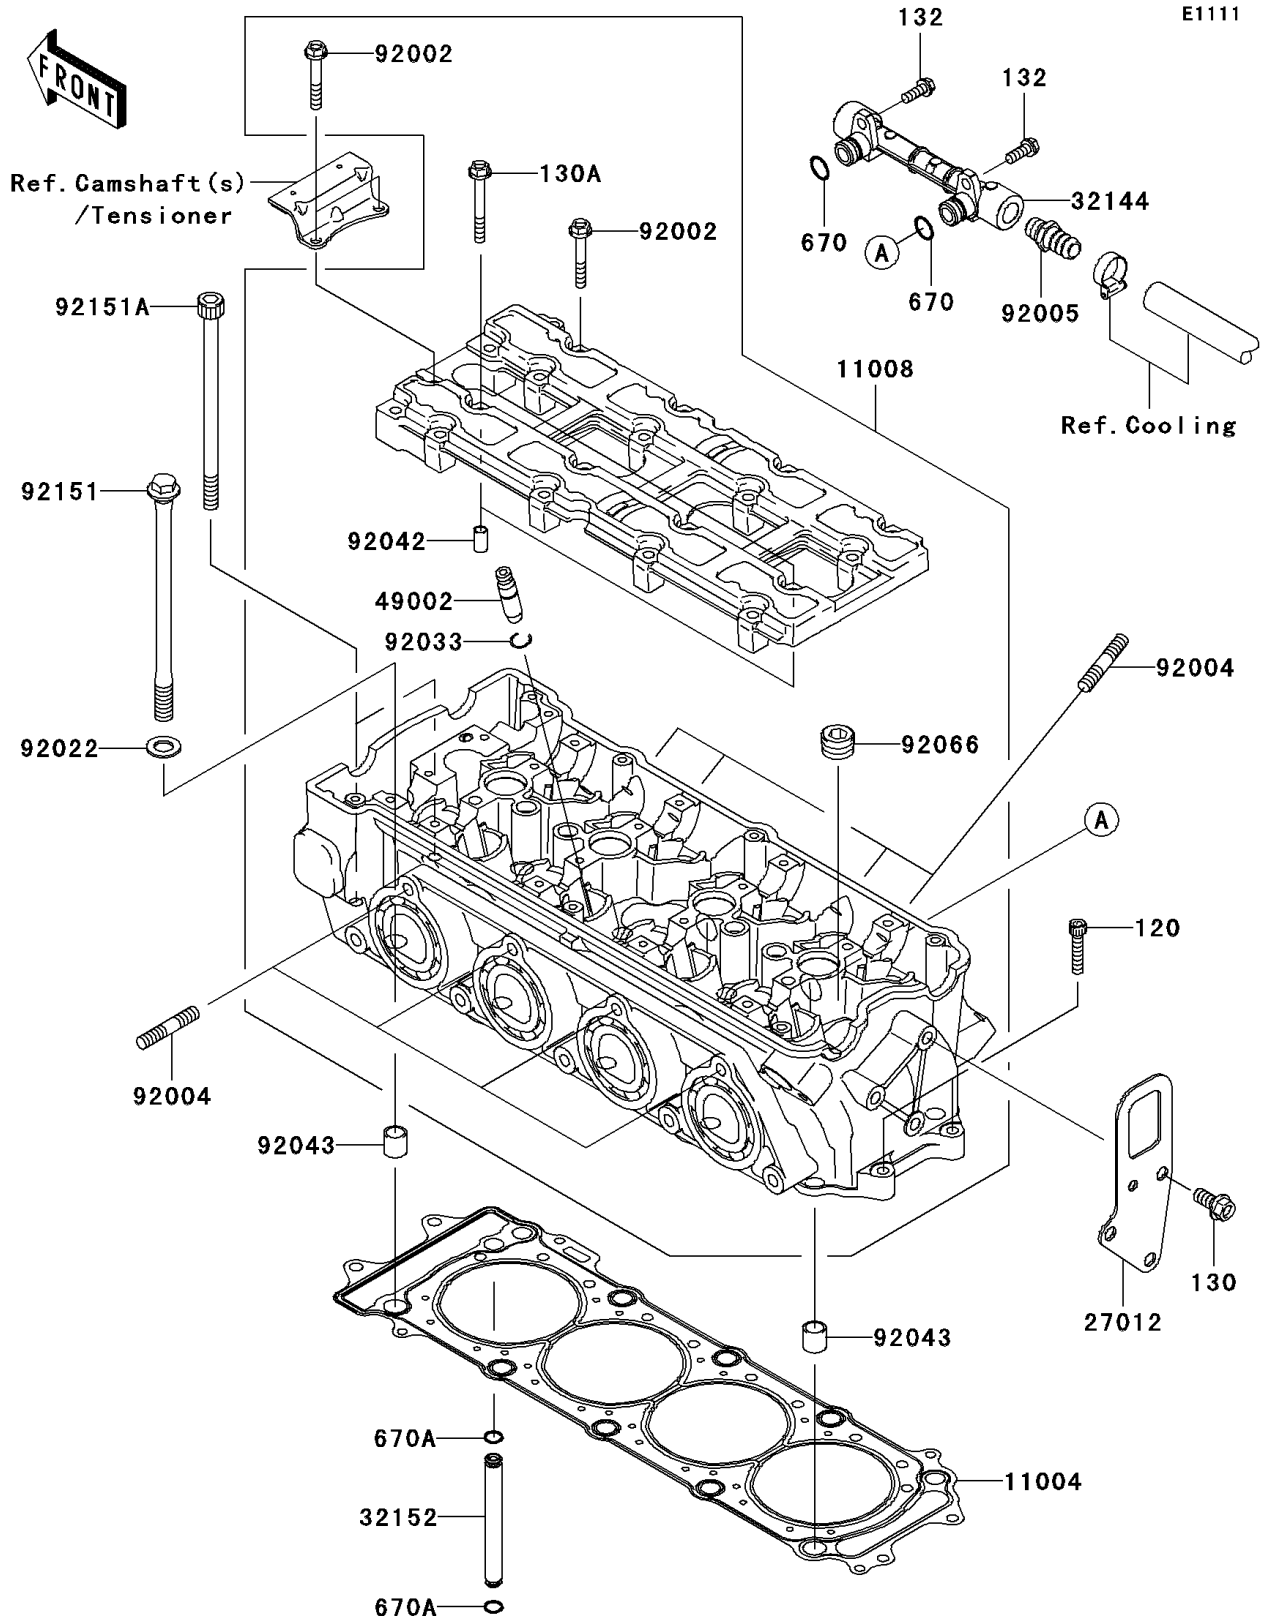

2007 JET SKI® Ultra® LX PARTS DIAGRAM

Cylinder Head

2007 JET SKI® Ultra® LX PARTS LIST

Cylinder Head

ITEM NAME	PART NUMBER	QUANTITY
GASKET-HEAD (Ref # 11004)	11004-3721	1
HEAD-COMP-CYLINDER (Ref # 11008)	11008-3705	1
BOLT-SOCKET,6X30 (Ref # 120)	120CD0630	1
BOLT-FLANGED,8X18 (Ref # 130)	130BD0818	1
BOLT-FLANGED,6X50 (Ref # 130A)	130CD0650	1
BOLT-FLANGED-SMALL,6X16 (Ref # 132)	132BD0616	1
HOOK,ENGINE,RR (Ref # 27012)	27012-3856	1
PIPE-ASSY (Ref # 32144)	32144-3709	1
PIPE,OIL (Ref # 32152)	32152-1544	1
GUIDE-VALVE (Ref # 49002)	49002-1140	1
O RING,12MM (Ref # 670)	670B2012	1
O RING,7MM (Ref # 670A)	670D1507	1
BOLT,6X40 (Ref # 92002)	92002-1756	1
STUD,8X30 (Ref # 92004)	92004-3743	1
FITTING (Ref # 92005)	92005-3714	1
WASHER,11.5X20.5X1.6 (Ref # 92022)	92022-1720	1
RING-SNAP (Ref # 92033)	92033-1247	1
PIN,DOWEL,6.3X8X14 (Ref # 92042)	92042-007	1
PIN,14X14 (Ref # 92043)	92043-1593	1
PLUG,PT1/2X12.5 (Ref # 92066)	92066-0002	1
BOLT,11X168 (Ref # 92151)	92151-1513	1
BOLT,SOCKET,7X120 (Ref # 92151A)	92151-1804	1