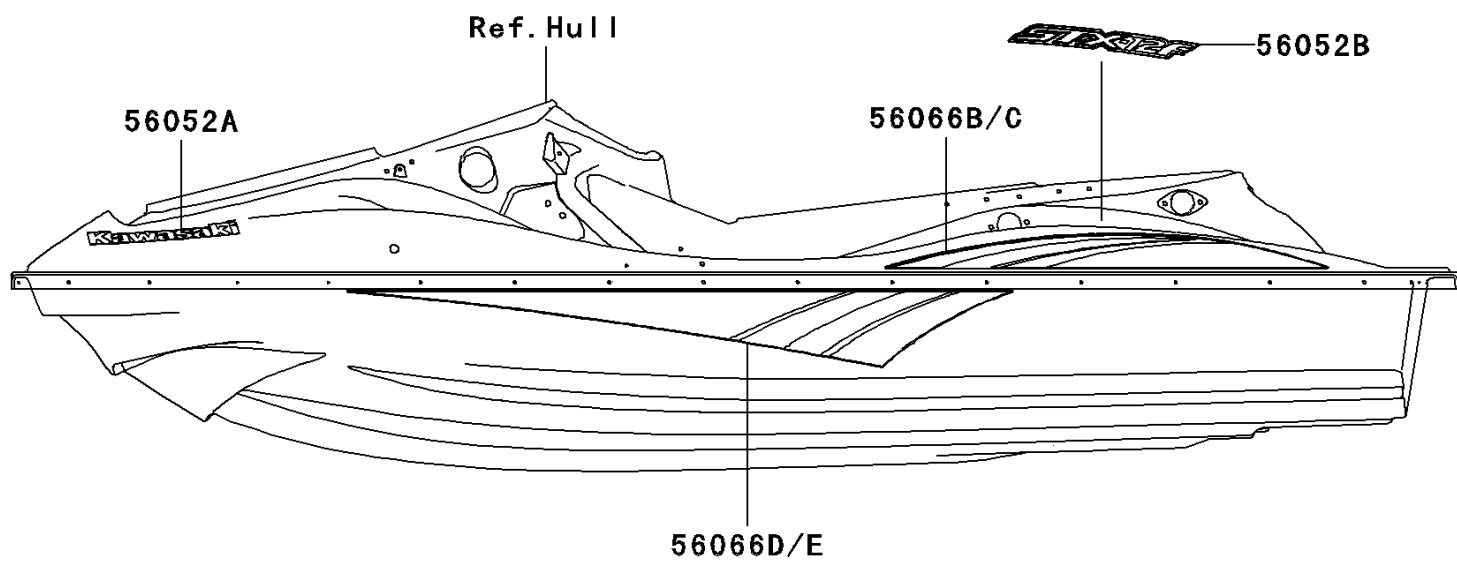

2005 JET SKI® STX®-12F PARTS DIAGRAM

Decals

F3880

2005 JET SKI® STX®-12F PARTS LIST

Decals

ITEM NAME	PART NUMBER	QUANTITY
MARK,HANDLE COVER,JET SKI (Ref # 56052)	56052-3816	1
MARK,DECK,KAWASAKI (Ref # 56052A)	56052-3817	1
MARK,DECK,STX-12F (Ref # 56052B)	56052-3832	1
PATTERN,SIDE COVER,LH (Ref # 56066)	56066-3849	1
PATTERN,SIDE COVER,RH (Ref # 56066A)	56066-3850	1
PATTERN,DECK,LH (Ref # 56066B)	56066-3851	1
PATTERN,DECK,RH (Ref # 56066C)	56066-3852	1
PATTERN,HULL,LH (Ref # 56066D)	56066-3853	1
PATTERN,HULL,RH (Ref # 56066E)	56066-3854	1