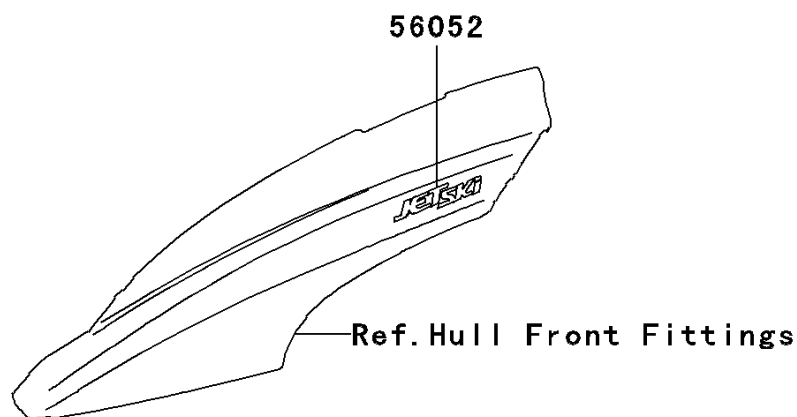

2005 JET SKI® STX®-12F PARTS DIAGRAM

Decals

F3880

2005 JET SKI® STX®-12F PARTS LIST

Decals

ITEM NAME	PART NUMBER	QUANTITY
MARK,HANDLE COVER,JET SKI (Ref # 56052)	56052-3816	1
MARK,DECK,KAWASAKI (Ref # 56052A)	56052-3817	1
MARK,DECK,STX-12F (Ref # 56052B)	56052-3832	1
PATTERN,SIDE COVER,LH (Ref # 56066)	56066-3849	1
PATTERN,SIDE COVER,RH (Ref # 56066A)	56066-3850	1
PATTERN,DECK,LH (Ref # 56066B)	56066-3851	1
PATTERN,DECK,RH (Ref # 56066C)	56066-3852	1
PATTERN,HULL,LH (Ref # 56066D)	56066-3853	1
PATTERN,HULL,RH (Ref # 56066E)	56066-3854	1