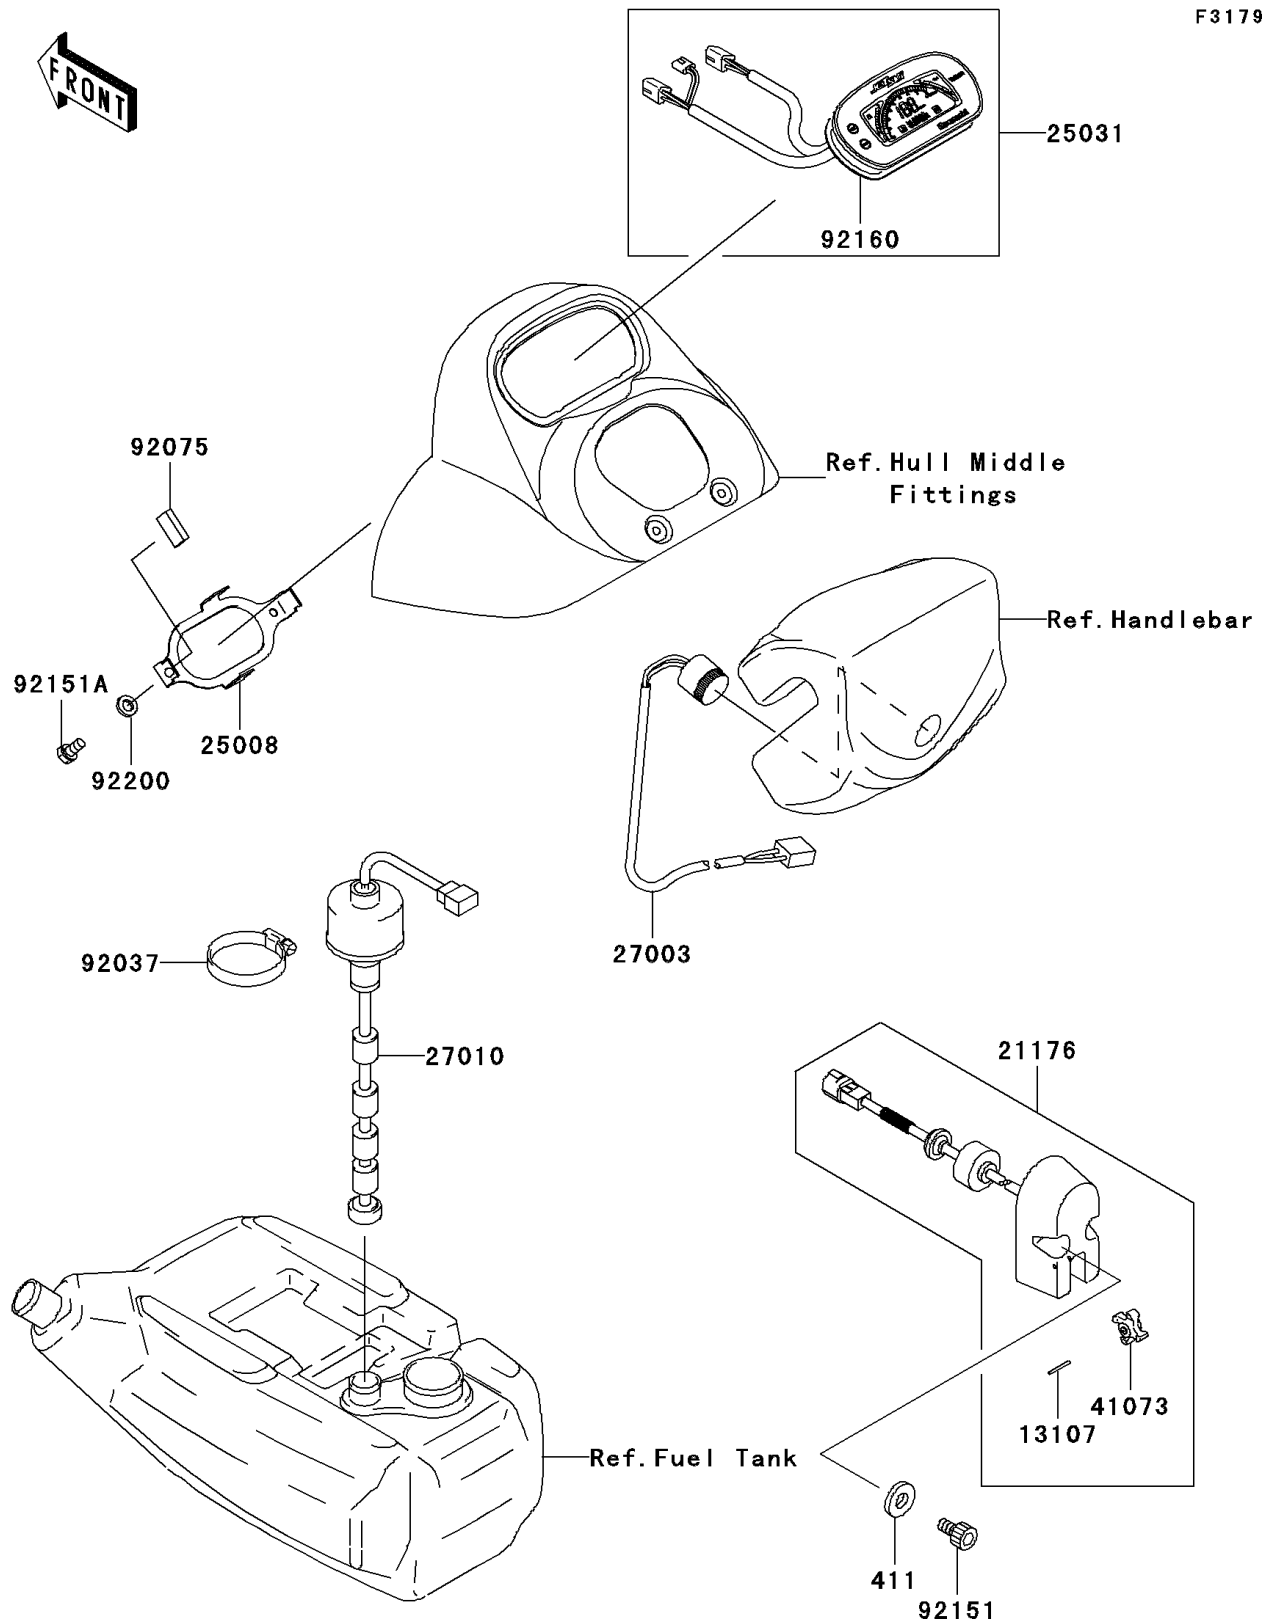

2005 JET SKI® STX®-12F PARTS DIAGRAM

Meters

F3179

2005 JET SKI® STX®-12F PARTS LIST

Meters

ITEM NAME	PART NUMBER	QUANTITY
SHAFT (Ref # 13107)	13107-3754	1
SENSOR,SPEEDOMETER,F.BLACK (Ref # 21176)	21176-3760-6Z	1
BRACKET-METER (Ref # 25008)	25008-3709	1
METER-ASSY,MILE&KM (Ref # 25031)	25031-3754	1
HORN (Ref # 27003)	27003-3706	1
SWITCH,FUEL LEVEL (Ref # 27010)	27010-3770	1
WHEEL-ASSY,PADDLE (Ref # 41073)	41073-3701	1
WASHER-PLAIN,6MM (Ref # 411)	411S0600	1
CLAMP (Ref # 92037)	92037-3009	1
DAMPER (Ref # 92075)	92075-1446	1
BOLT,6X10 (Ref # 92151)	92151-3704	1
BOLT,5X10 (Ref # 92151A)	92151-3707	1
DAMPER,METER (Ref # 92160)	92160-3881	1
WASHER,5.9X16X1.5 (Ref # 92200)	92200-3714	1