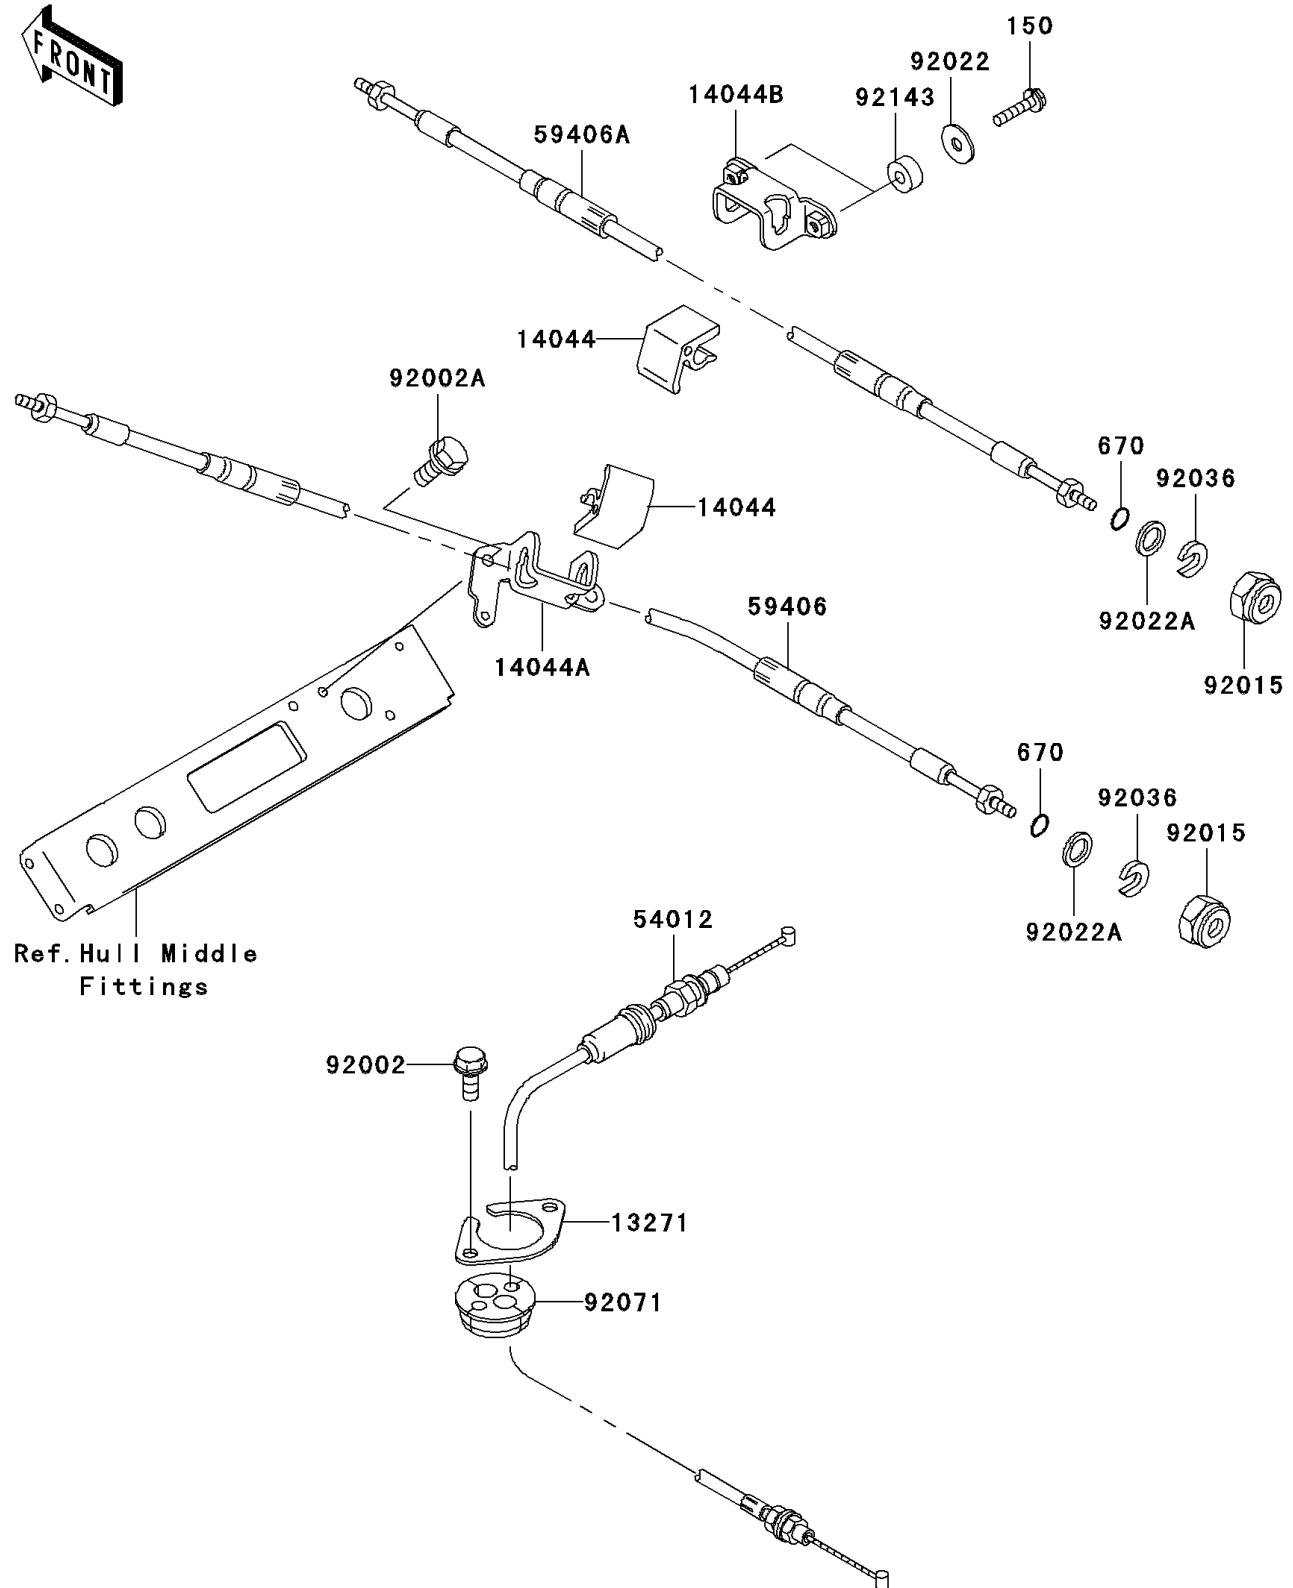

2005 JET SKI® STX®-12F PARTS DIAGRAM

Cables

F3175

2005 JET SKI® STX®-12F PARTS LIST

Cables

ITEM NAME	PART NUMBER	QUANTITY
PLATE (Ref # 13271)	13271-3905	1
HOLDER-CABLE,STEERING (Ref # 14044)	14044-3714	1
HOLDER-CABLE,STEERING (Ref # 14044A)	14044-3717	1
HOLDER-CABLE,STEERING (Ref # 14044B)	14044-3749	1
BOLT-WS,6X25 (Ref # 150)	150R0625	1
CABLE-THROTTLE (Ref # 54012)	54012-3771	1
CABLE-STRG (Ref # 59406)	59406-3778	1
CABLE-STRG,REVERSE (Ref # 59406A)	59406-3779	1
O RING,11MM (Ref # 670)	670B2011	1
BOLT,6X16 (Ref # 92002)	92002-3728	1
BOLT,6X20 (Ref # 92002A)	92002-3755	1
NUT,20MM (Ref # 92015)	92015-526	1
WASHER,6.5X20X1.5 (Ref # 92022)	92022-3710	1
WASHER (Ref # 92022A)	92022-535	1
RING-SNAP (Ref # 92036)	92036-501	1
GROMMET,HARNESS (Ref # 92071)	92071-3790	1
COLLAR,6.2X16X7.5 (Ref # 92143)	92143-3769	1