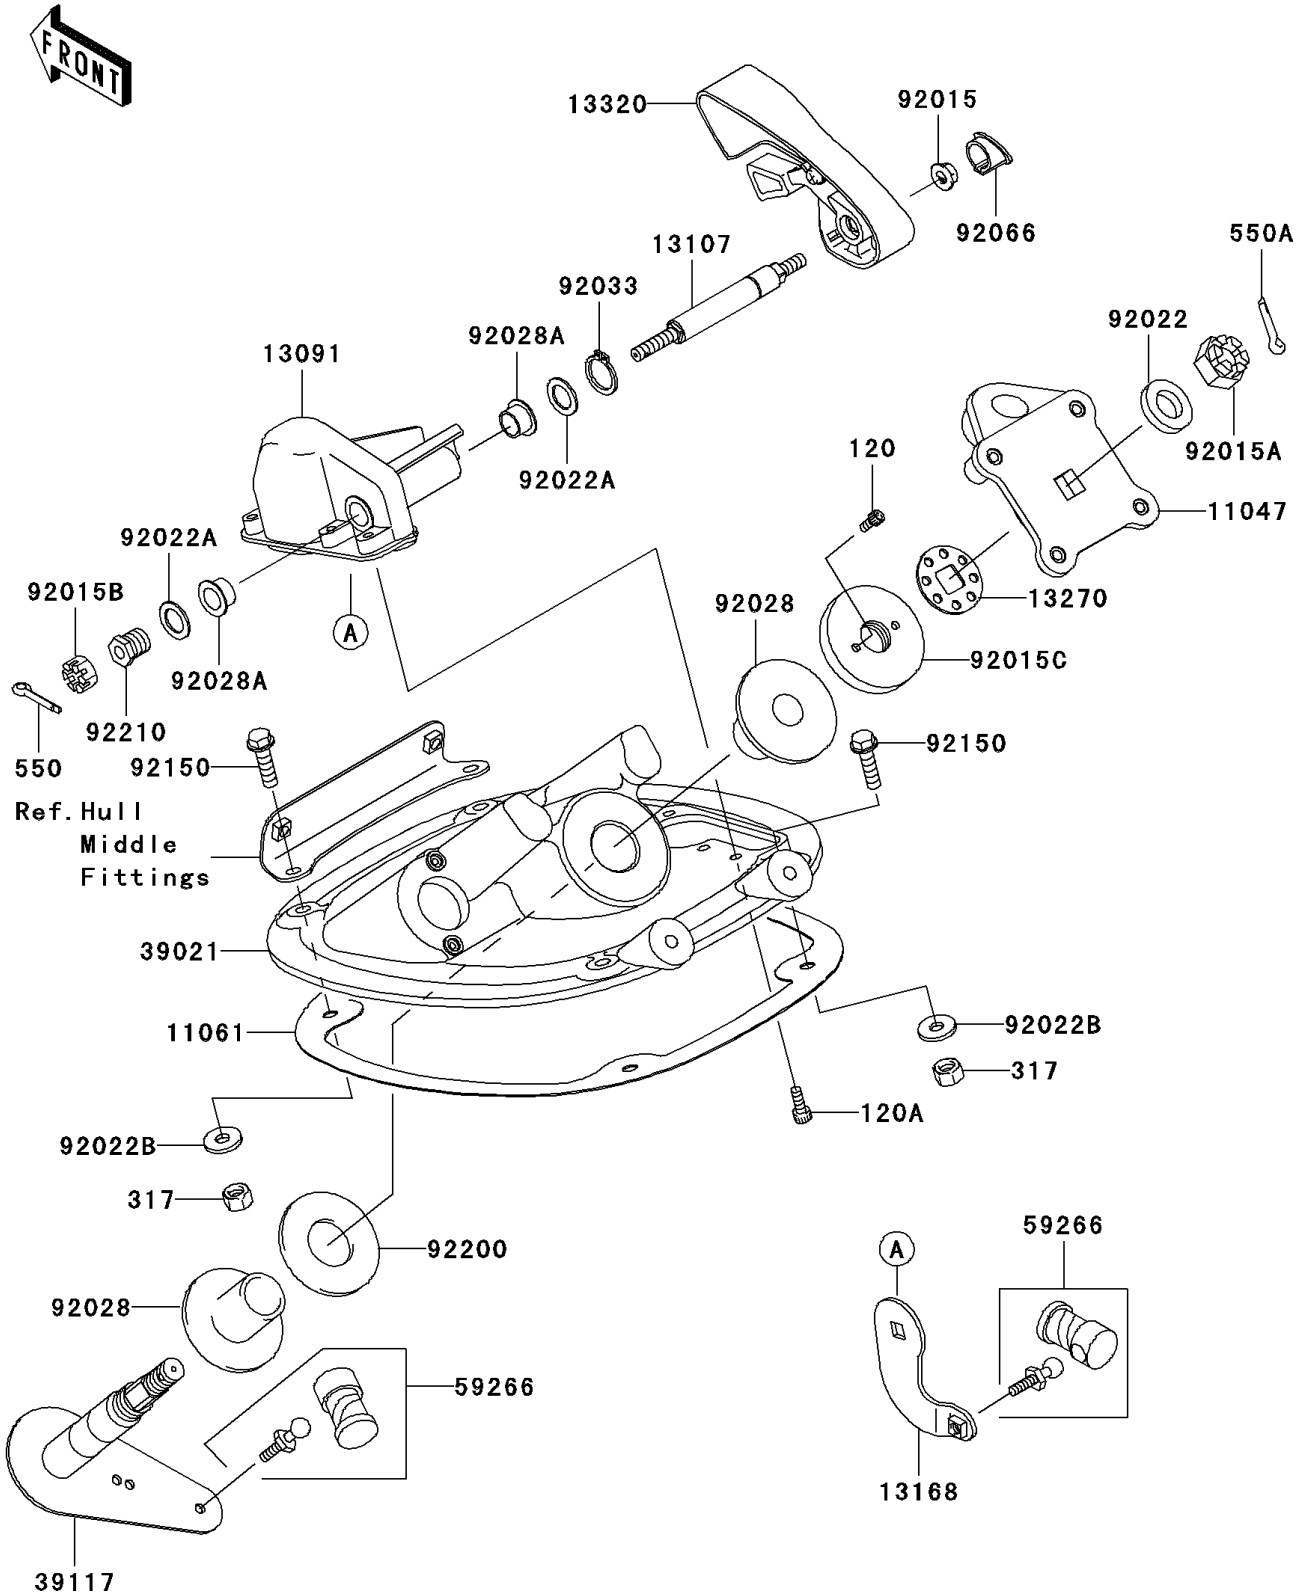

## 2005 JET SKI® STX®-12F PARTS DIAGRAM

Handle Pole

F3171

## 2005 JET SKI® STX®-12F PARTS LIST

Handle Pole

ITEM NAME	PART NUMBER	QUANTITY
BRACKET,HANDLE HOLDER (Ref # 11047)	11047-3759	1
GASKET,HANDLE POLE BRACKET (Ref # 11061)	11061-3735	1
BOLT-SOCKET,5X10 (Ref # 120)	120R0510	1
BOLT-SOCKET,6X16 (Ref # 120A)	120R0616	1
HOLDER (Ref # 13091)	13091-3809	1
SHAFT (Ref # 13107)	13107-3751	1
LEVER,REVERSE (Ref # 13168)	13168-3750	1
PLATE,STEERING NUT (Ref # 13270)	13270-3808	1
LEVER-ASSY,REVERSE (Ref # 13320)	13320-3716	1
NUT-HEX-SMALL (Ref # 317)	317R0800	1
BRACKET-HANDLE POLE (Ref # 39021)	39021-3714	1
SHAFT-STRG (Ref # 39117)	39117-3713	1
PIN-COTTER (Ref # 550)	550S2020	1
PIN-COTTER,3X35 (Ref # 550A)	550S3035	1
JOINT-BALL (Ref # 59266)	59266-3707	1
NUT,FLANGED,8MM (Ref # 92015)	92015-3709	1
NUT,CASTLE,14MM (Ref # 92015A)	92015-3805	1
NUT,CASTLE,8MM (Ref # 92015B)	92015-3813	1
NUT,STEERING,20MM (Ref # 92015C)	92015-3854	1
WASHER,15X34X2.0 (Ref # 92022)	92022-3738	1
WASHER,15.5X24X1.5 (Ref # 92022A)	92022-3739	1
WASHER,8.4X23X2.5 (Ref # 92022B)	92022-3744	1
BUSHING,STEERING (Ref # 92028)	92028-3748	1
BUSHING (Ref # 92028A)	92028-3755	1
RING-SNAP,15MM (Ref # 92033)	92033-3710	1
PLUG,REVERSE LEVER (Ref # 92066)	92066-3761	1
BOLT,FLANGED,8X30 (Ref # 92150)	92150-3803	1
WASHER,32.5X70X2 (Ref # 92200)	92200-3718	1
NUT,8MM (Ref # 92210)	92210-3703	1