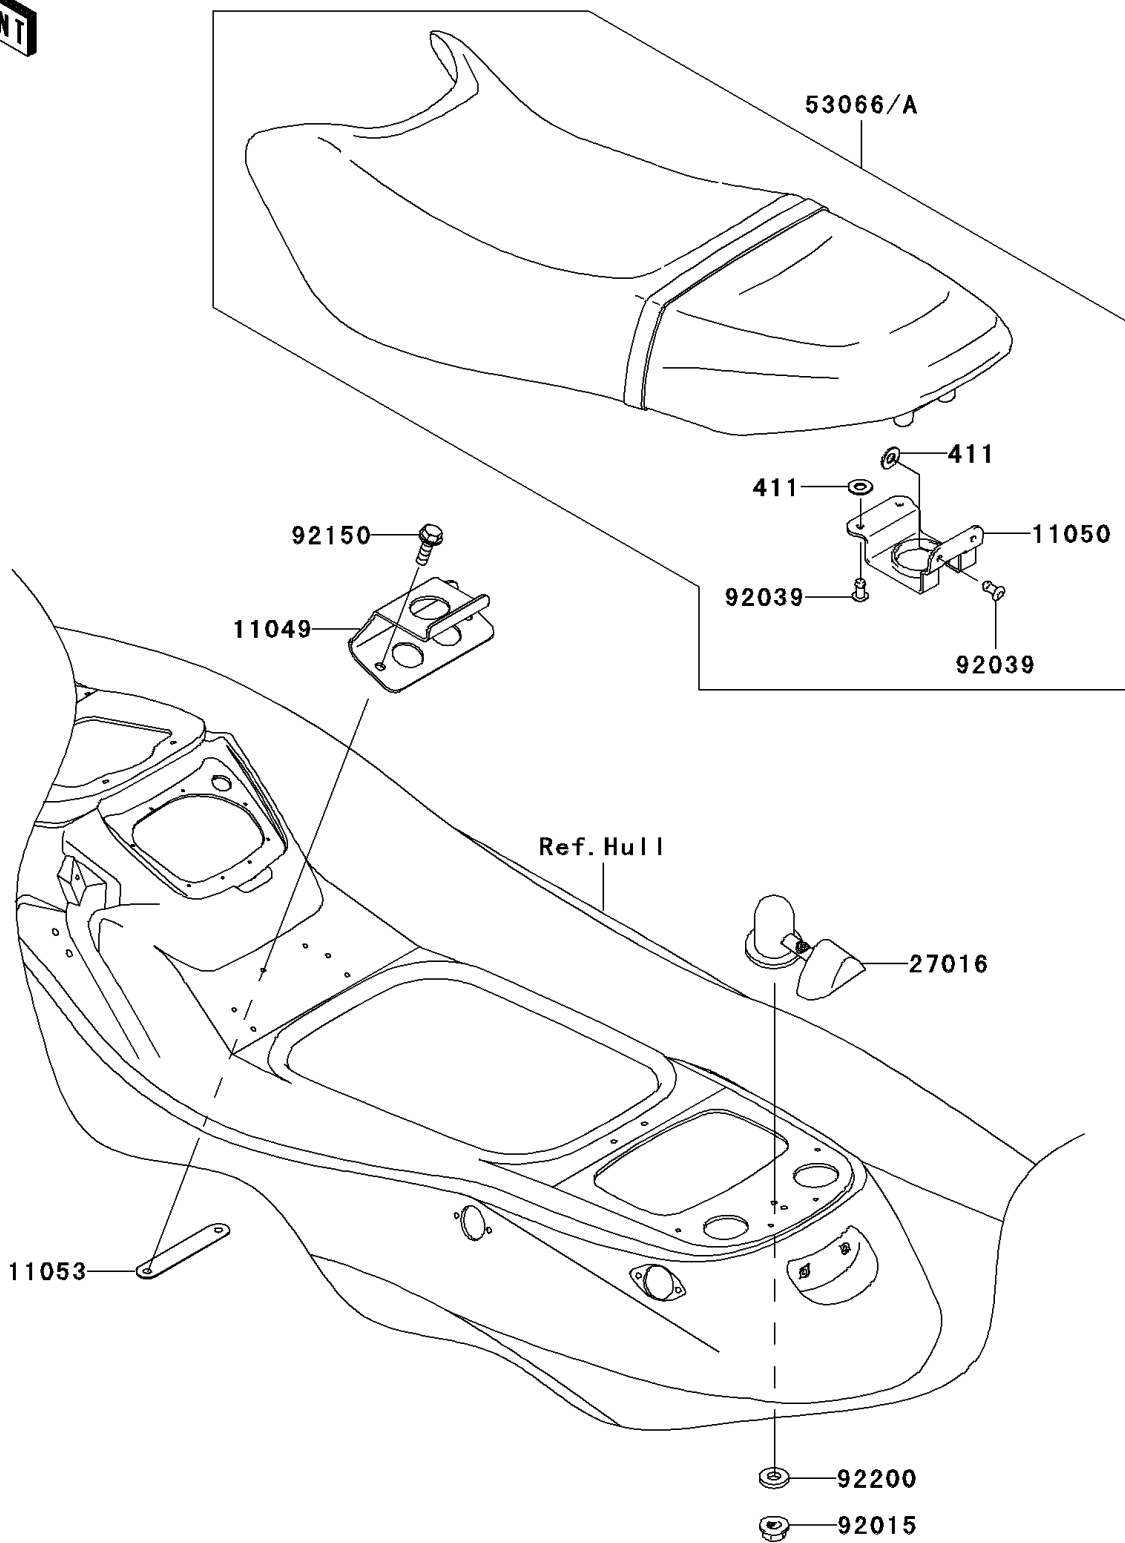

## 2005 JET SKI® STX®-12F PARTS DIAGRAM

Seat

F3146

## 2005 JET SKI® STX®-12F PARTS LIST

Seat

ITEM NAME	PART NUMBER	QUANTITY
BRACKET,SEAT (Ref # 11049)	11049-3735	1
BRACKET,SEAT LOCK (Ref # 11050)	11050-3741	1
BRACKET (Ref # 11053)	11053-3785	1
LOCK-ASSY,SEAT,F.BLACK (Ref # 27016)	27016-3744-6Z	1
WASHER-PLAIN,5MM (Ref # 411)	411S0500	1
SEAT-ASSY,BLACK/WHITE (Ref # 53066)	53066-3706-PK	1
SEAT-ASSY,GOLD/WHITE (Ref # 53066A)	53066-3706-348	1
NUT,FLANGED,8MM (Ref # 92015)	92015-3709	1
RIVET (Ref # 92039)	92039-3714	1
BOLT,6X18 (Ref # 92150)	92150-3729	1
WASHER,8.5X25X1.5 (Ref # 92200)	92200-3717	1