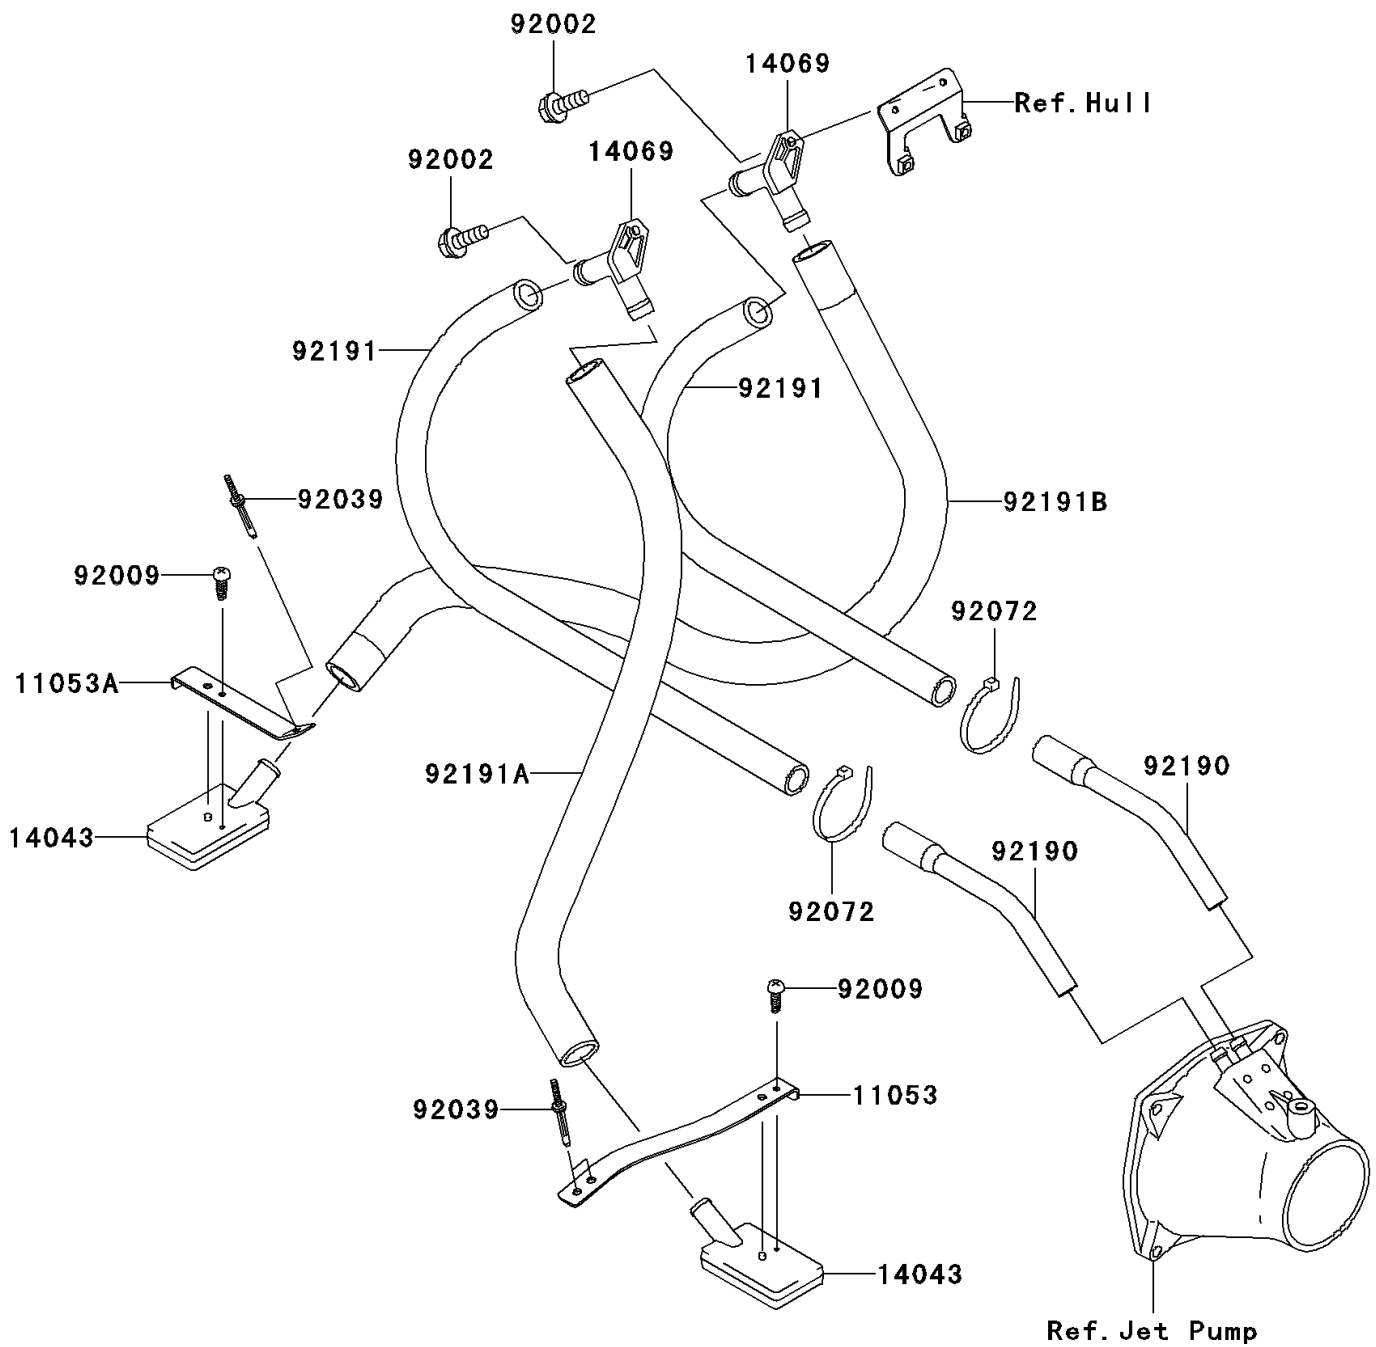

## 2005 JET SKI® STX®-12F PARTS DIAGRAM

Bilge System

F3145

## 2005 JET SKI® STX®-12F PARTS LIST

Bilge System

ITEM NAME	PART NUMBER	QUANTITY
BRACKET,RR,LH (Ref # 11053)	11053-3744	1
BRACKET,FR,CNT (Ref # 11053A)	11053-3745	1
FILTER (Ref # 14043)	14043-3711	1
BREATHER (Ref # 14069)	14069-3708	1
BOLT,6X16 (Ref # 92002)	92002-3728	1
SCREW,TAPPING,4X14 (Ref # 92009)	92009-3762	1
RIVET (Ref # 92039)	92039-3753	1
BAND,L=188 (Ref # 92072)	92072-1239	1
TUBE,HULL-NOZZLE (Ref # 92190)	92190-3971	1
TUBE,BREATHER-HULL (Ref # 92191)	92191-3988	1
TUBE,FILTER-BREATHER (Ref # 92191A)	92191-3989	1
TUBE,FILTER-BREATHER (Ref # 92191B)	92191-3990	1