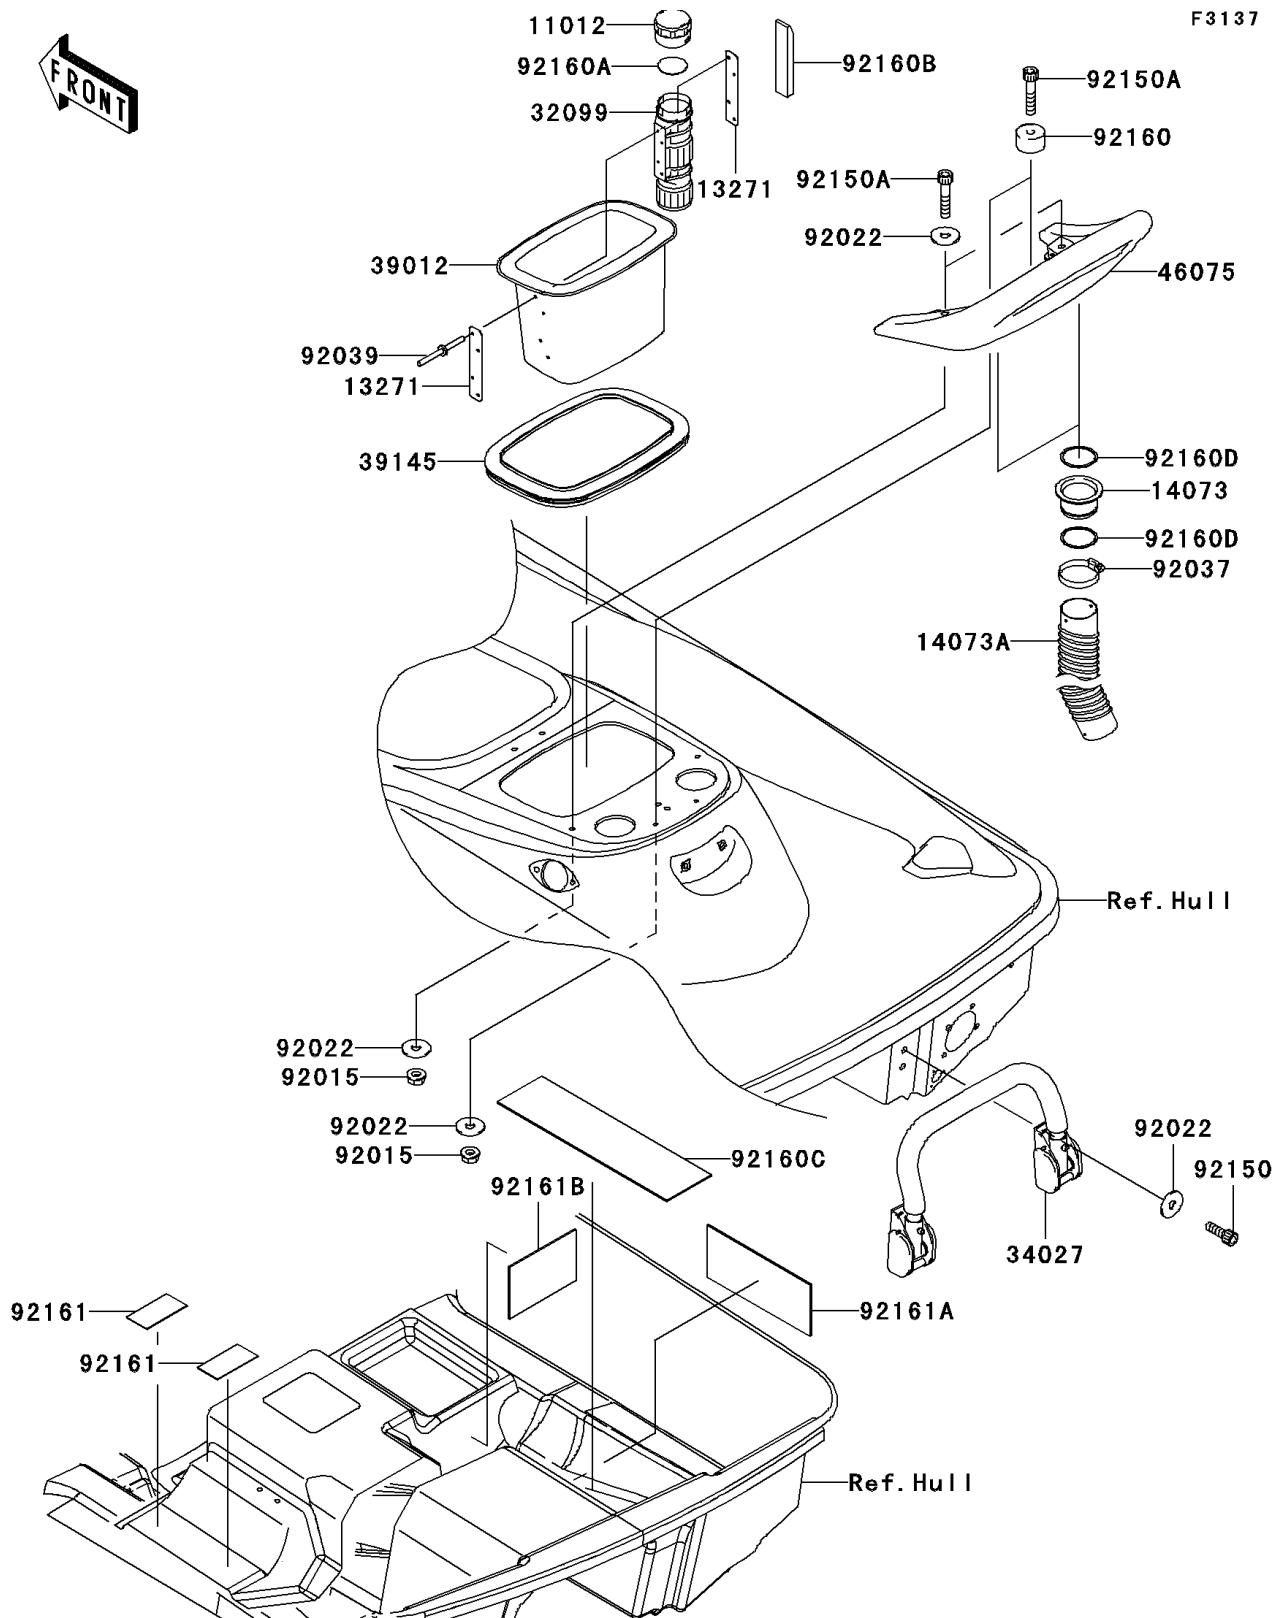

## 2005 JET SKI® STX®-12F PARTS DIAGRAM

### Hull Rear Fittings

## 2005 JET SKI® STX®-12F PARTS LIST

Hull Rear Fittings

ITEM NAME	PART NUMBER	QUANTITY
CAP,FIRE EXTINGUISHER (Ref # 11012)	11012-3766	1
PLATE,FIRE EXTINGUISHER (Ref # 13271)	13271-3775	1
DUCT (Ref # 14073)	14073-3798	1
DUCT (Ref # 14073A)	14073-3799	1
CASE,FIRE EXTINGUISHER (Ref # 32099)	32099-3769	1
STEP-ASSY (Ref # 34027)	34027-3707	1
CASE-STORAGE,RR (Ref # 39012)	39012-3727	1
TRIM-SEAL,REAR STORAGE CASE (Ref # 39145)	39145-3783	1
GRIP,RR,F.BLACK (Ref # 46075)	46075-3755-6Z	1
NUT,6MM (Ref # 92015)	92015-3767	1
WASHER,6.5X20X1.5 (Ref # 92022)	92022-3710	1
CLAMP (Ref # 92037)	92037-3738	1
RIVET (Ref # 92039)	92039-3783	1
BOLT,SOCKET,6X18 (Ref # 92150)	92150-3775	1
BOLT,SOCKET,6X30 (Ref # 92150A)	92150-3822	1
DAMPER (Ref # 92160)	92160-3738	1
DAMPER (Ref # 92160A)	92160-3814	1
DAMPER (Ref # 92160B)	92160-3821	1
DAMPER (Ref # 92160C)	92160-3839	1
DAMPER (Ref # 92160D)	92160-3910	1
DAMPER (Ref # 92161)	92161-3728	1
DAMPER (Ref # 92161A)	92161-3744	1
DAMPER (Ref # 92161B)	92161-3745	1