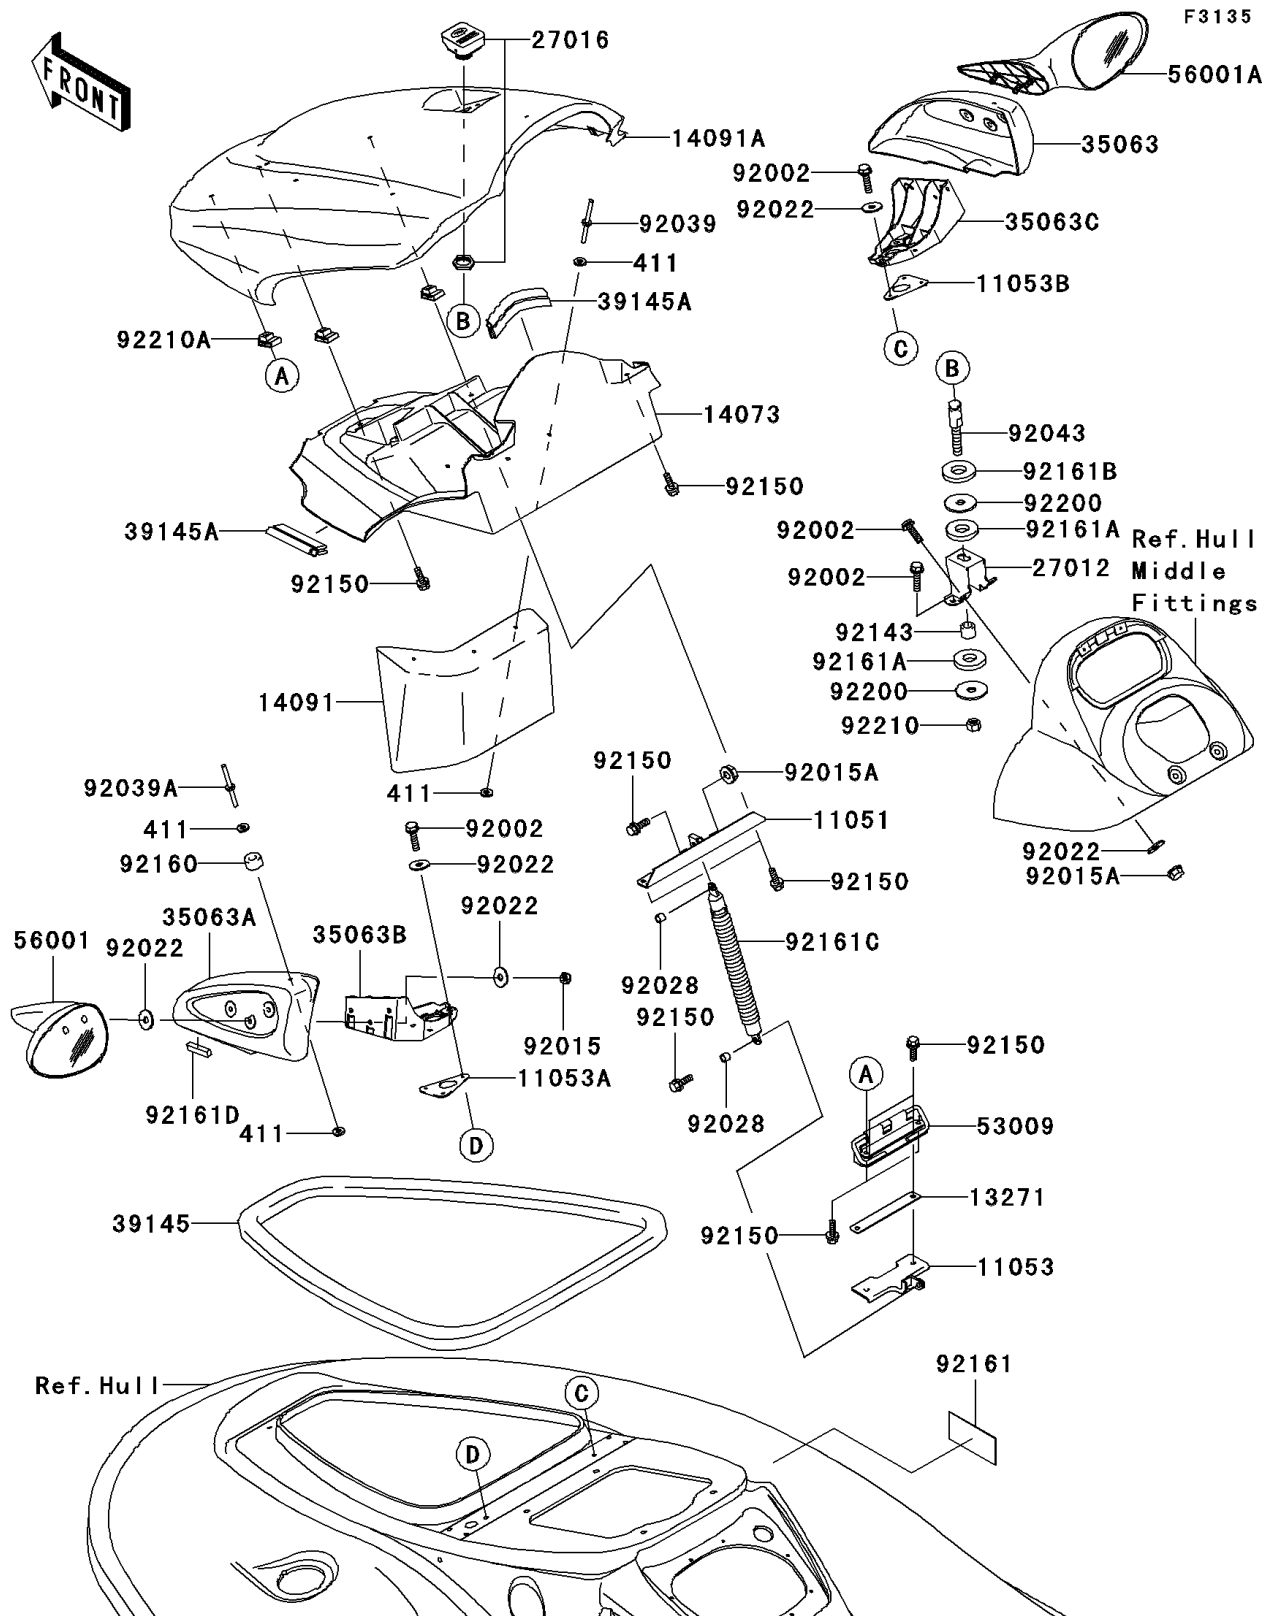

## 2005 JET SKI® STX®-12F PARTS DIAGRAM

Hull Front Fittings

## 2005 JET SKI® STX®-12F PARTS LIST

### Hull Front Fittings

ITEM NAME	PART NUMBER	QUANTITY
BRACKET (Ref # 11051)	11051-3766	1
BRACKET (Ref # 11053)	11053-3752	1
BRACKET,LH (Ref # 11053A)	11053-3777	1
BRACKET,RH (Ref # 11053B)	11053-3778	1
PLATE (Ref # 13271)	13271-3897	1
DUCT,HATCH,INNER (Ref # 14073)	14073-3800	1
COVER,FRONT DUCT (Ref # 14091)	14091-3722	1
COVER,HATCH,C.GOLD (Ref # 14091A)	14091-3757-368	1
HOOK (Ref # 27012)	27012-3855	1
LOCK-ASSY (Ref # 27016)	27016-3757	1
STAY,MIRROR,RH,F.BLACK (Ref # 35063)	35063-3709-6Z	1
STAY,MIRROR,LH,F.BLACK (Ref # 35063A)	35063-3710-6Z	1
STAY,MIRROR,LH (Ref # 35063B)	35063-3713	1
STAY,MIRROR,RH (Ref # 35063C)	35063-3714	1
TRIM-SEAL,L=1380 (Ref # 39145)	39145-3773	1
TRIM-SEAL,L=260 (Ref # 39145A)	39145-3789	1
WASHER-PLAIN,5MM (Ref # 411)	411S0500	1
HINGE,HATCH COVER (Ref # 53009)	53009-3725	1
MIRROR-ASSY,LH,F.S.BLACK (Ref # 56001)	56001-3721-8J	1
MIRROR-ASSY,RH,F.S.BLACK (Ref # 56001A)	56001-3722-8J	1
BOLT,6X25 (Ref # 92002)	92002-3714	1
NUT,LOCK,6MM (Ref # 92015)	92015-3766	1
NUT,6MM (Ref # 92015A)	92015-3767	1
WASHER,6.5X20X1.5 (Ref # 92022)	92022-3710	1
BUSHING (Ref # 92028)	92028-3765	1
RIVET (Ref # 92039)	92039-3714	1
RIVET (Ref # 92039A)	92039-3747	1
PIN (Ref # 92043)	92043-3757	1
COLLAR,8.2X14X11.2 (Ref # 92143)	92143-3724	1

## 2005 JET SKI® STX®-12F PARTS LIST

Hull Front Fittings

ITEM NAME	PART NUMBER	QUANTITY
BOLT,6X18 (Ref # 92150)	92150-3729	1
DAMPER (Ref # 92160)	92160-3738	1
DAMPER (Ref # 92161)	92161-3728	1
DAMPER (Ref # 92161A)	92161-3739	1
DAMPER (Ref # 92161B)	92161-3747	1
DAMPER,HATCH (Ref # 92161C)	92161-3753	1
DAMPER (Ref # 92161D)	92161-3754	1
WASHER,8.5X32X2 (Ref # 92200)	92200-3786	1
NUT,LOCK,8MM (Ref # 92210)	92210-3742	1
NUT,6MM (Ref # 92210A)	92210-3768	1