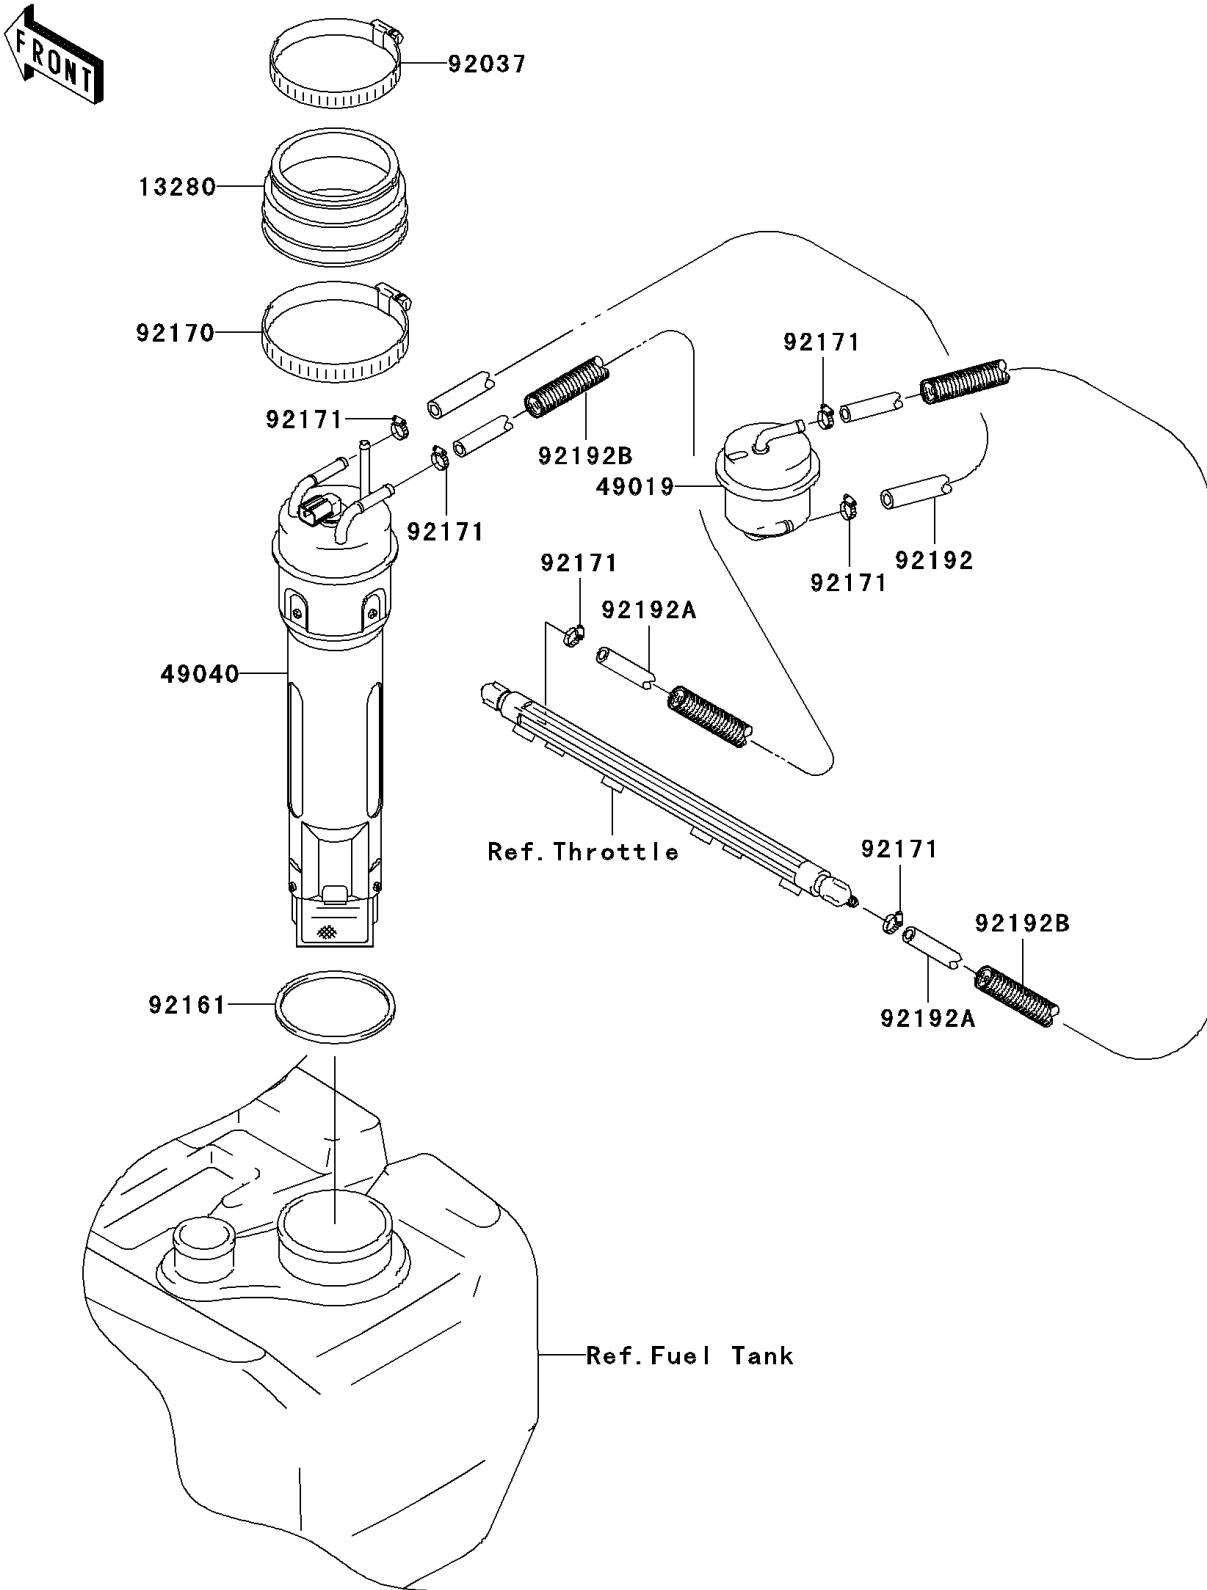

2005 JET SKI® STX®-12F PARTS DIAGRAM

Fuel Pump

E1520

2005 JET SKI® STX®-12F PARTS LIST

Fuel Pump

ITEM NAME	PART NUMBER	QUANTITY
HOLDER (Ref # 13280)	13280-3735	1
FILTER-FUEL (Ref # 49019)	49019-3721	1
PUMP-FUEL (Ref # 49040)	49040-3718	1
CLAMP (Ref # 92037)	92037-541	1
DAMPER,77.7X85.7X3.0 (Ref # 92161)	92161-3759	1
CLAMP (Ref # 92170)	92170-3760	1
CLAMP (Ref # 92171)	92171-3712	1
TUBE,7.5X13.5X460 (Ref # 92192)	92192-3736	1
TUBE,7.5X13.5X700 (Ref # 92192A)	92192-3737	1
TUBE,15.3X20.6X650 (Ref # 92192B)	92192-3748	1